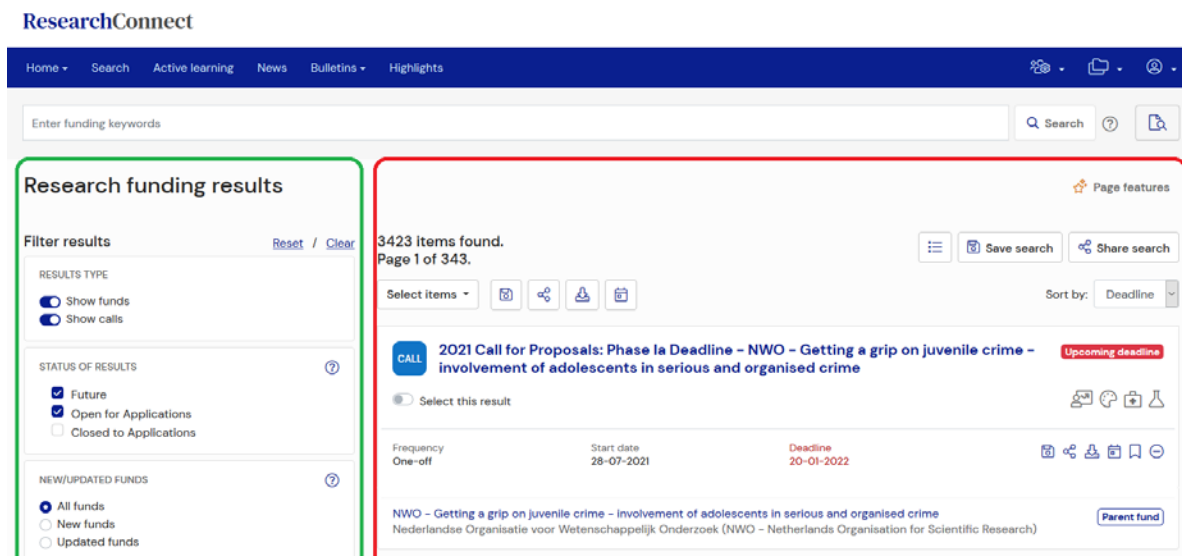

Email address

Password

Remember me?

Log in

Or

 Log in via my institution

idox

- 3) In the new screen, type 'Vrije Universiteit Amsterdam'. It probably will pop up quickly.

ResearchConnect

Log in

Select your institution *

Enter a name

Or

 Log in using email and password

idox

4) In the following screen, select 'search' in the blue ribbon. This will open the search functionality of Research Connect.

5) Below you see the main search screen of Research Connect. Outlined in green is the column with options that can be adjusted to your ensure you get the best personal result. Outlined in red are the results based on the choices made. These results are displayed in real-time, so there's no need to refresh the page.