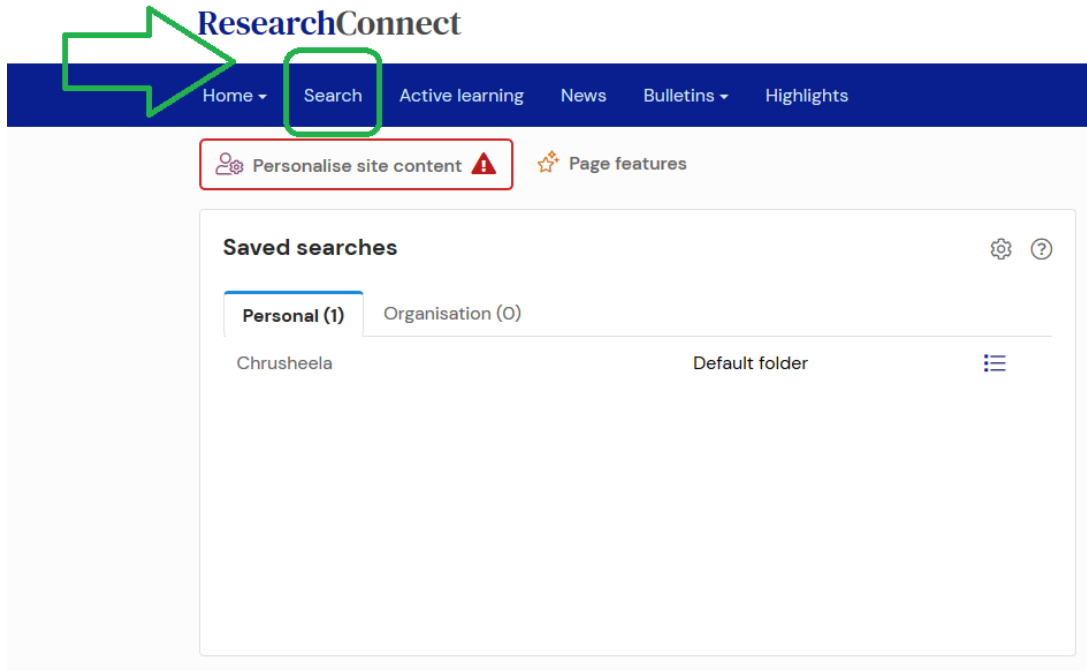

ResearchConnect

Log in

Select your institution *

Enter a name

Or

 Log in using email and password

idox

4) In the following screen, select 'search' in the blue ribbon. This will open the search functionality of Research Connect.

5) Below you see the main search screen of Research Connect. Outlined in green is the column with options that can be adjusted to your ensure you get the best personal result. Outlined in red are the results based on the choices made. These results are displayed in real-time, so there's no need to refresh the page.