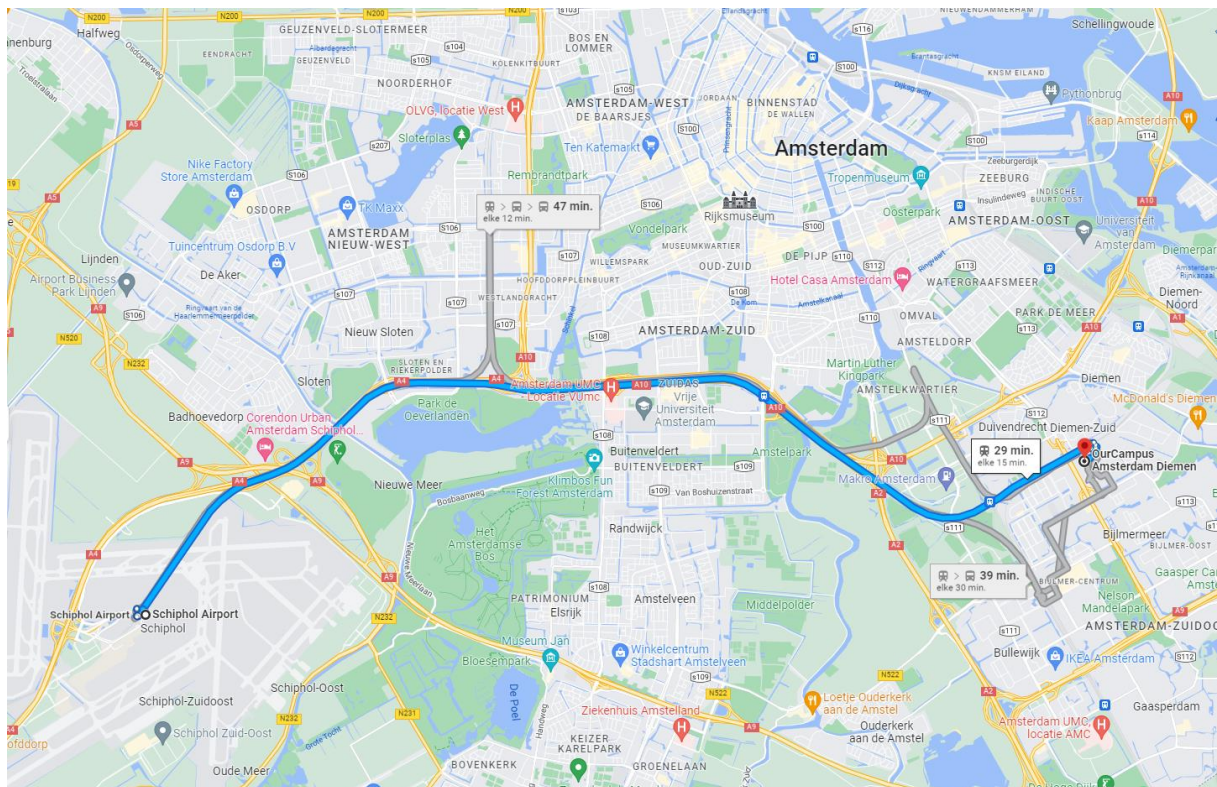

# Route description from Schiphol Airport to OurCampus Diemen

**Address:** Dalsteindreef 2002, 1112 XJ Diemen

1. From Schiphol Airport, take the train with final destination 'Utrecht Centraal'. This train leaves every 15 minutes. More information about how to buy a train ticket can be found [here](#).
2. Exit the train at train station 'Diemen Zuid'. From here, it is a 2-minute straight walk to OurCampus: