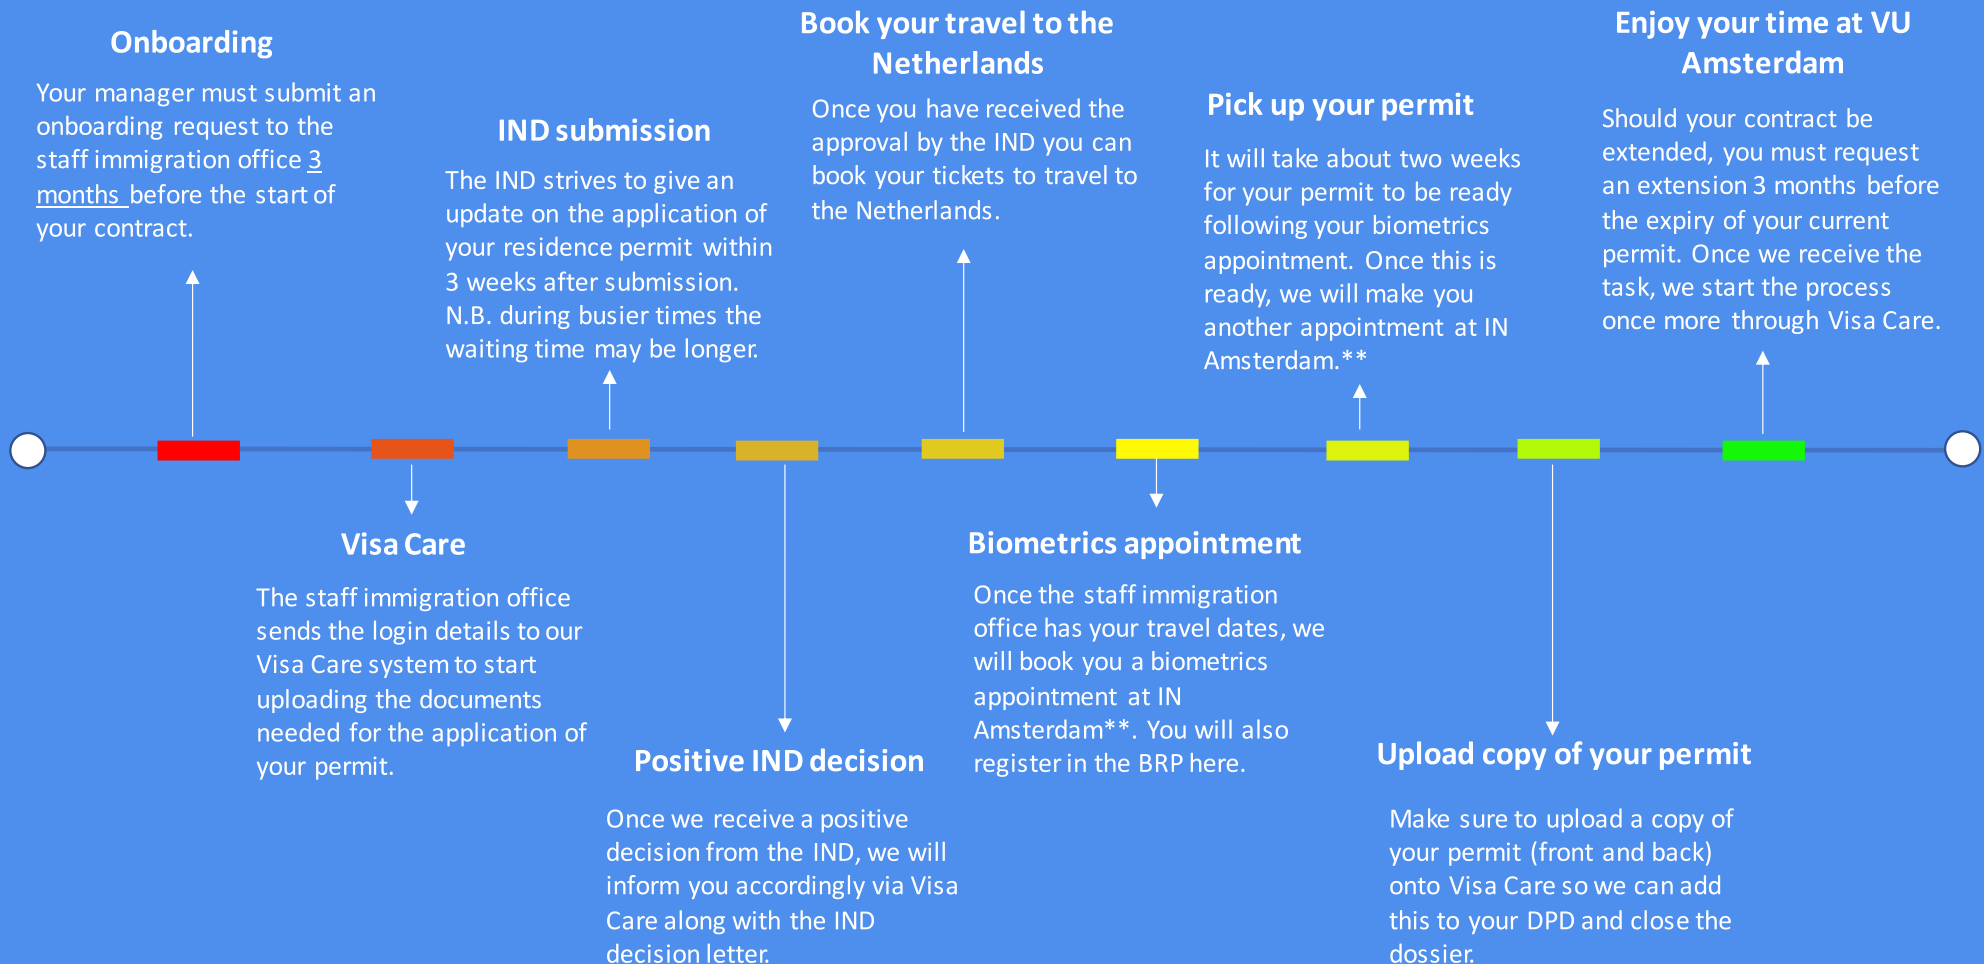

RESIDENCE PERMIT (VVR) PROCEDURE

**If your home address falls outside the Amsterdam radius you will need to make these appointments yourself. see the section titled "IN Amsterdam" on the VU website to see if this applies to you.