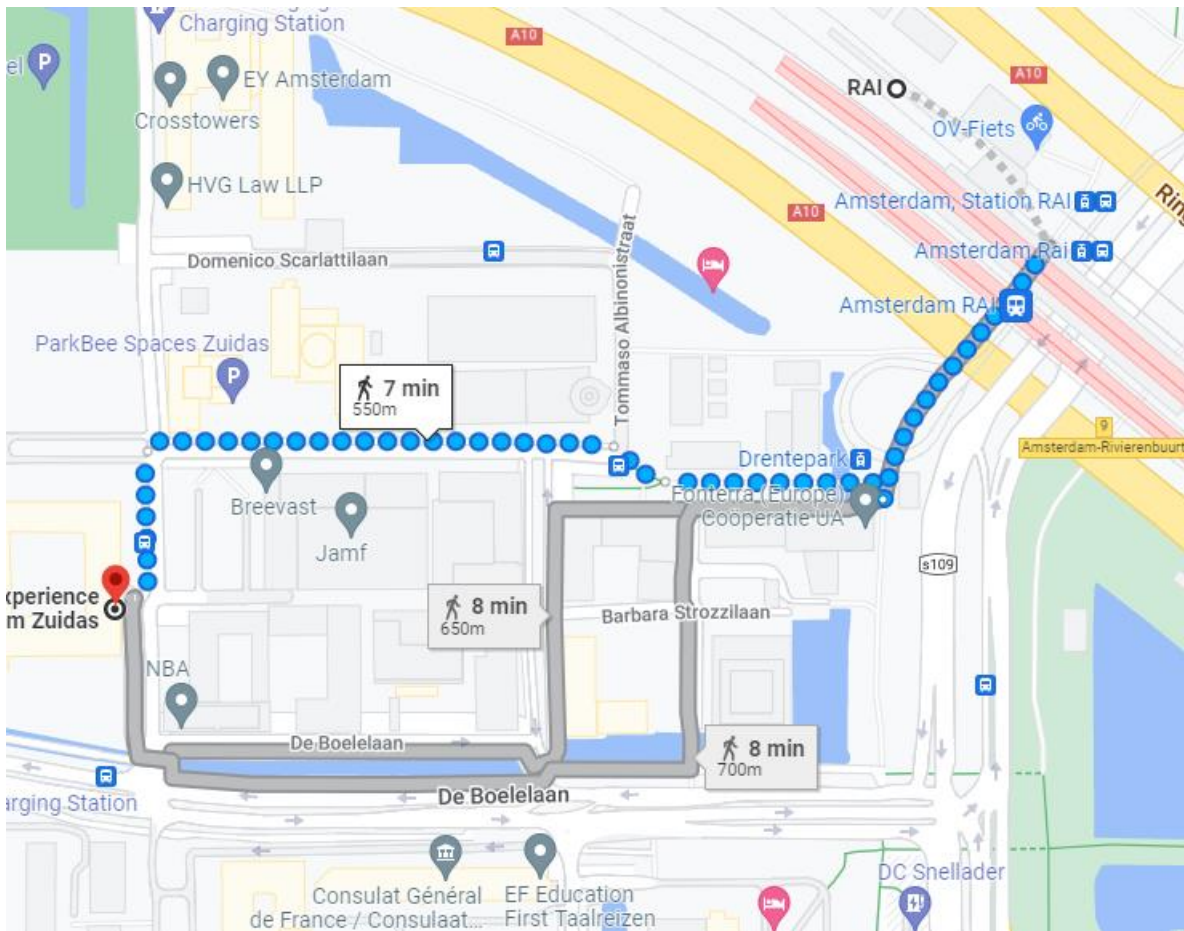

Route description from Schiphol Airport to Student Experience Amsterdam Zuidas

Adress: Antonio Vivaldistraat 5, 7-9, 1083 HP Amsterdam

1. From Schiphol Airport, take the train with final destination 'Amsterdam Zuid'. More information about how to buy a train ticket can be found [here](#).
2. Exit the train at train station 'Amsterdam Zuid'.
3. Take metro number 51 with final destination 'Centraal station'.
4. Exit the metro at metro station 'RA1'.
5. From here, it is a 7-minute walk to Student Experience Amsterdam Amstel (see page 2):

Head southwest, and turn right into Barbara Strozzilaan. Take a slight right toward Barbara Strozzilaan, and continue on the same street. Turn left onto Antonio Vivaldistraat.