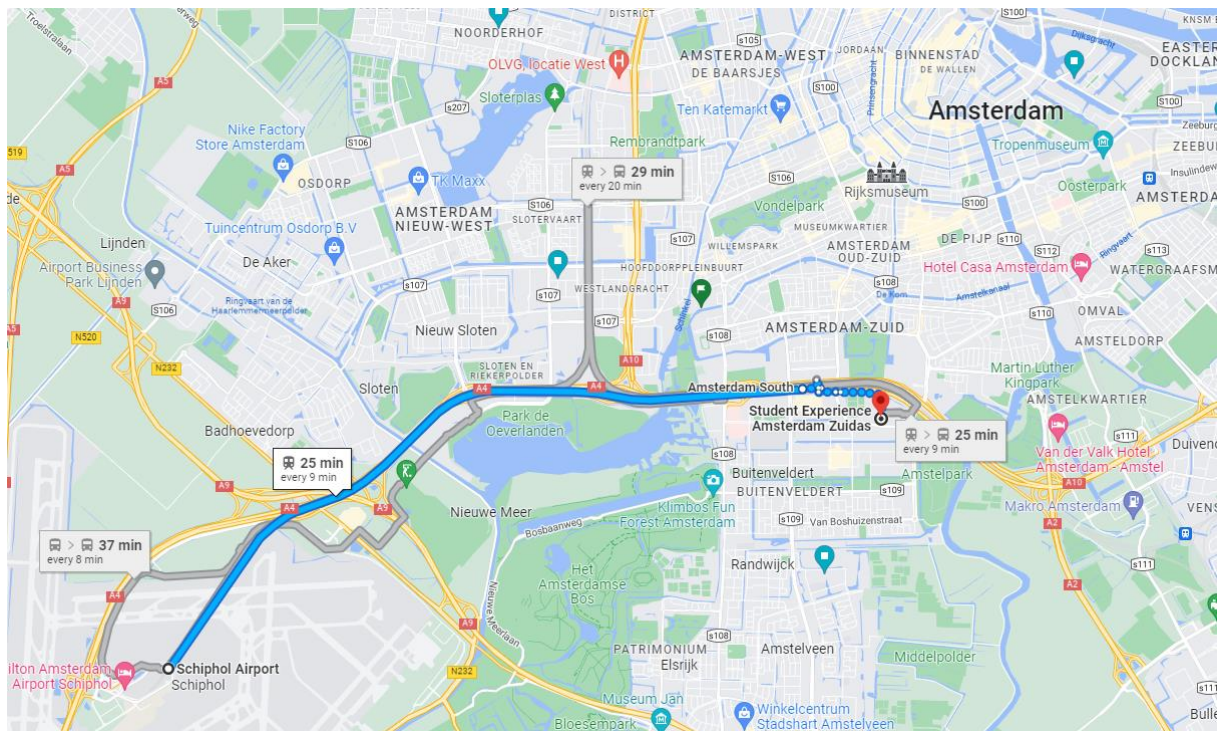

Route description from Schiphol Airport to Student Experience Amsterdam Zuidas

Adress: Antonio Vivaldistraat 5, 7-9, 1083 HP Amsterdam

1. From Schiphol Airport, take the train with final destination 'Amsterdam Zuid'. More information about how to buy a train ticket can be found [here](#).
2. Exit the train at train station 'Amsterdam Zuid'.
3. Take metro number 51 with final destination 'Centraal station'.
4. Exit the metro at metro station 'RA1'.
5. From here, it is a 7-minute walk to Student Experience Amsterdam Amstel (see page 2):

Head southwest, and turn right into Barbara Strozzilaan. Take a slight right toward Barbara Strozzilaan, and continue on the same street. Turn left onto Antonio Vivaldistraat.