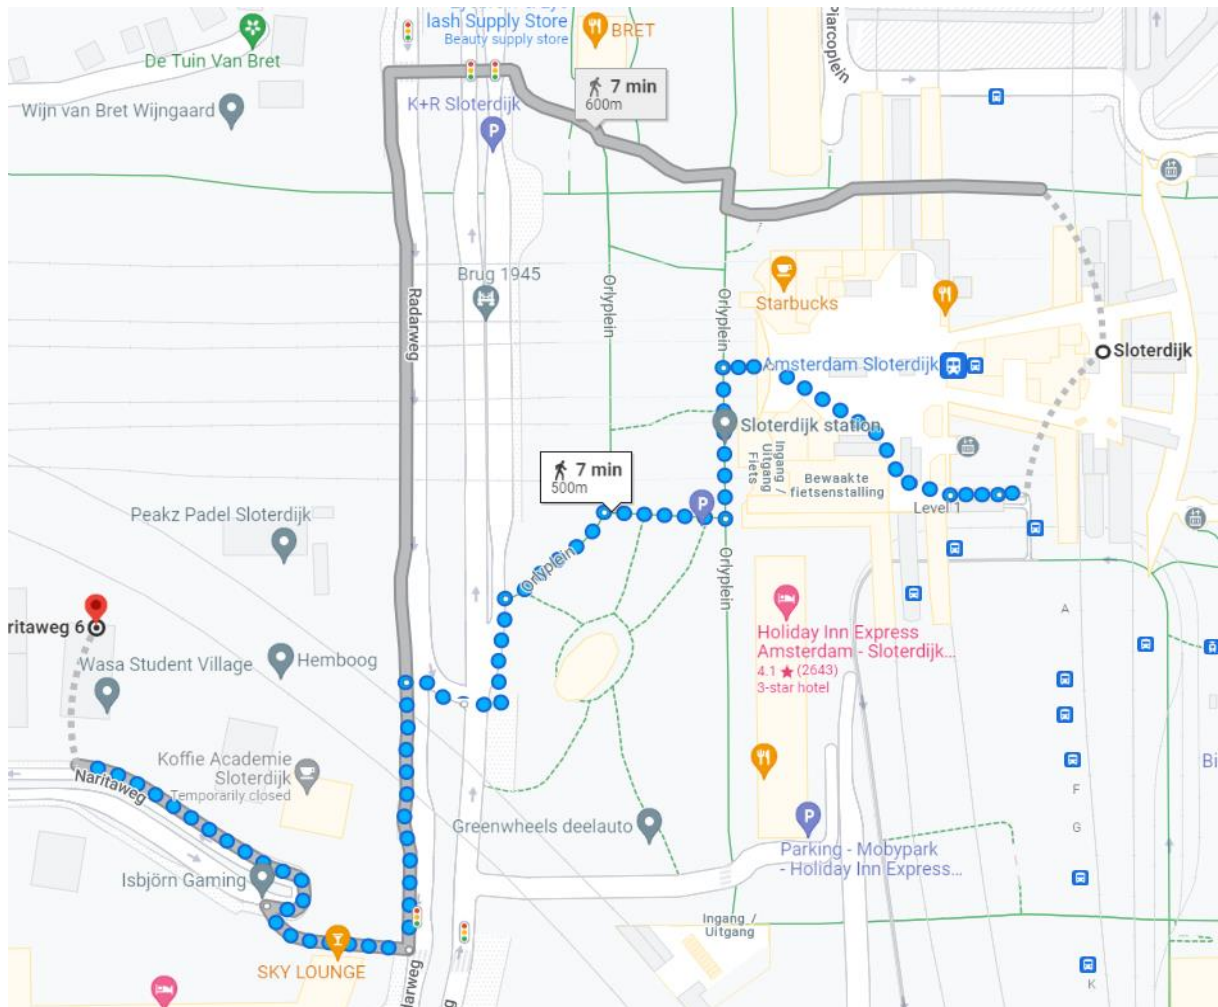

Route description from Schiphol Airport to Mosaic World

Address: Naritaweg 6, 1043 BX Amsterdam

1. From Schiphol Airport, take the train with final destination 'Amsterdam Centraal'. More information about how to buy a train ticket can be found [here](#).
2. Exit the train at train station 'Amsterdam Sloterdijk'.
3. From here, it is a 7-minute walk to Cornelis Lelylaan (see page 2):

Head west and take the escalator up to the 1st floor. Head west toward Orlyplein and turn left onto Radarweg. Turn right and then a sharp left to stay onto Radarweg. Turn right onto Naritaweg and right again to stay on the Naritaweg.