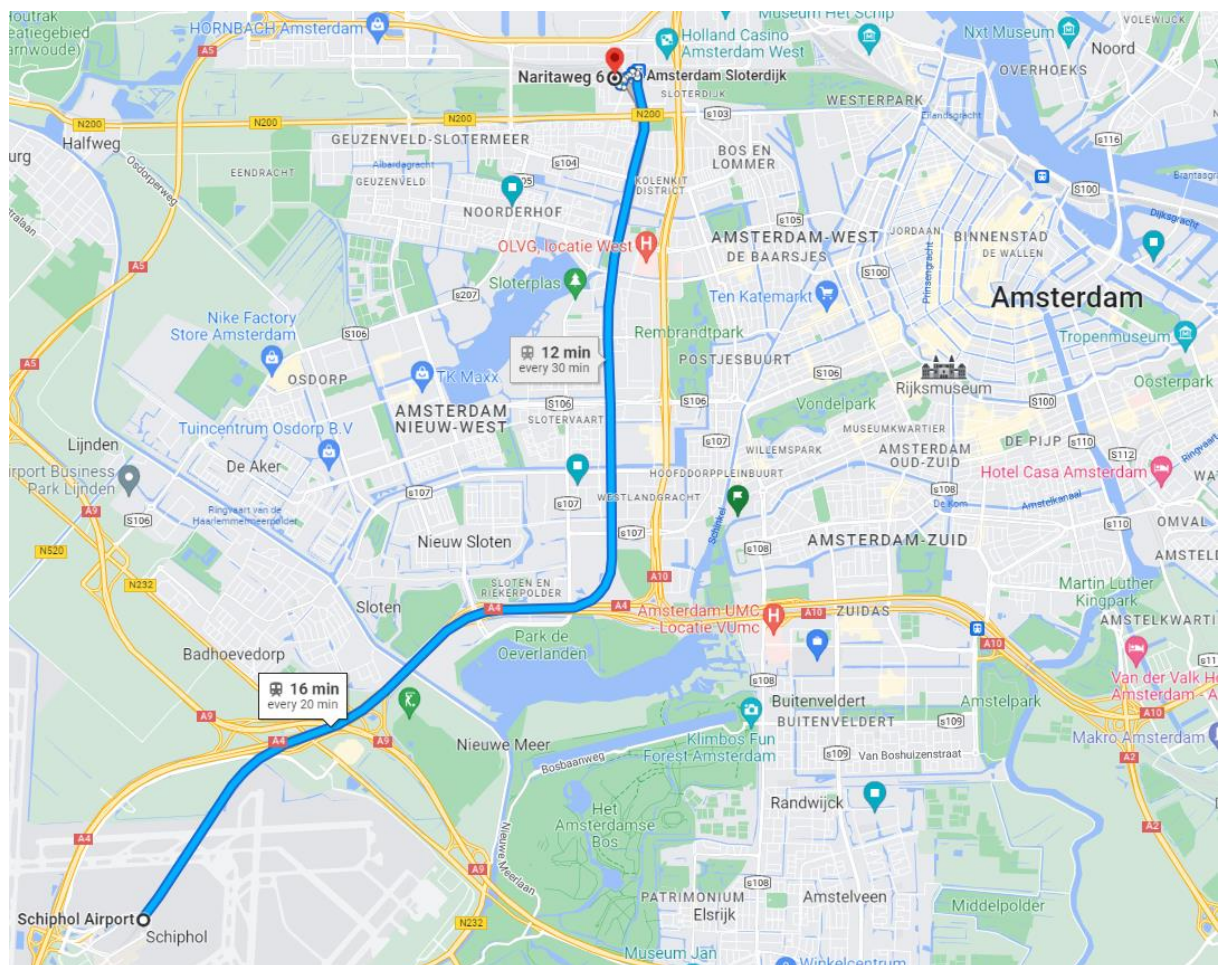

Route description from Schiphol Airport to Mosaic World

Address: Naritaweg 6, 1043 BX Amsterdam

1. From Schiphol Airport, take the train with final destination 'Amsterdam Centraal'. More information about how to buy a train ticket can be found [here](#).
2. Exit the train at train station 'Amsterdam Sloterdijk'.
3. From here, it is a 7-minute walk to Cornelis Lelylaan (see page 2):

Head west and take the escalator up to the 1st floor. Head west toward Orlyplein and turn left onto Radarweg. Turn right and then a sharp left to stay onto Radarweg. Turn right onto Naritaweg and right again to stay on the Naritaweg.