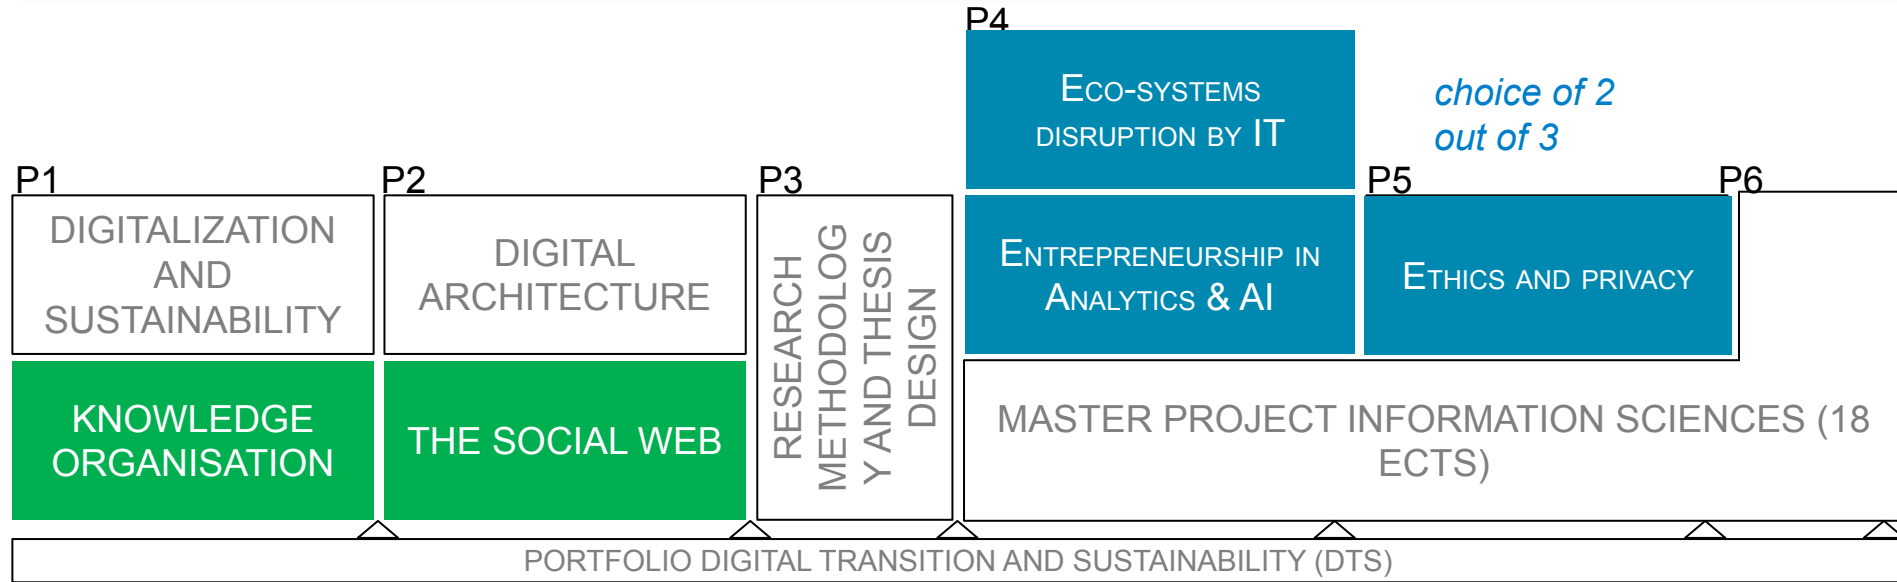

SUGGESTED STUDENT JOURNEY: *IT Consultant/ Data Analyst*

Emphasis “BUSINESS”:

- **Competence Areas:** Data, Information and Content Management (DATA); IT Infrastructures (INFR)
- **Specialization Areas:** technical + business