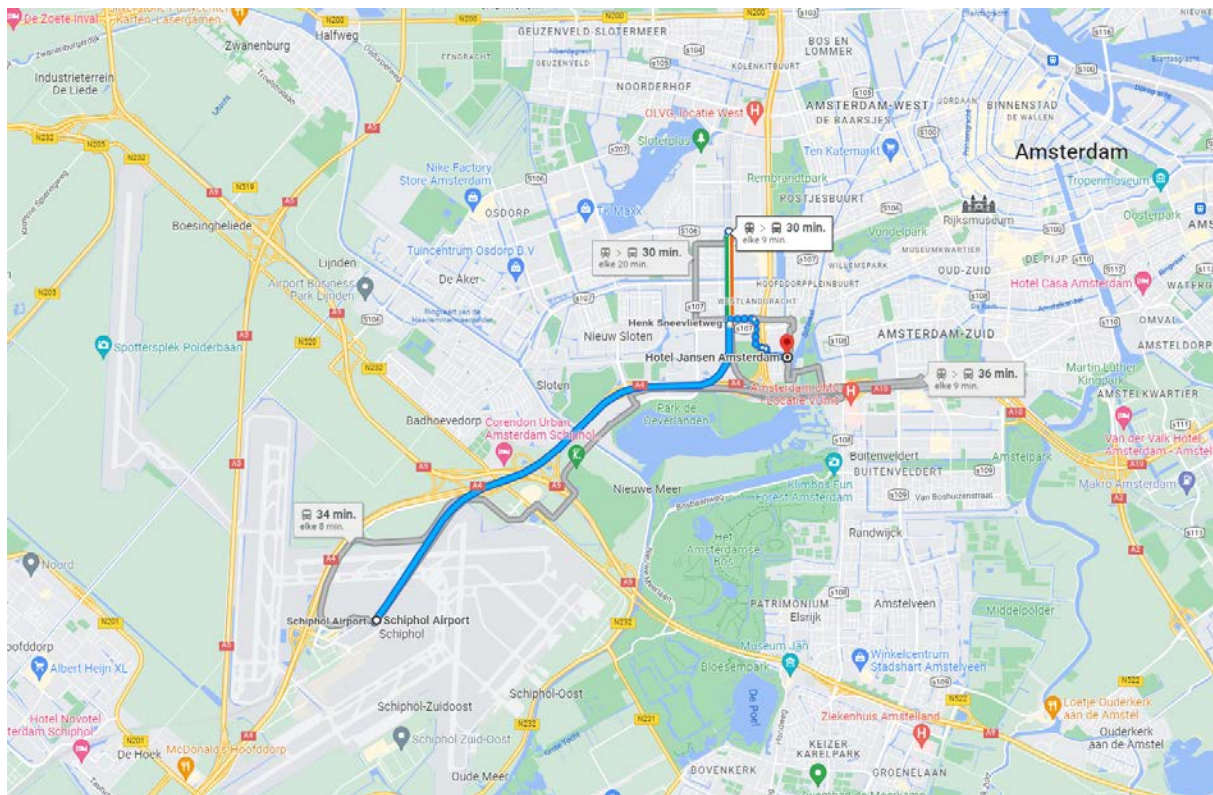

# Route description from Schiphol Airport to Hotel Jansen

**Address:** Valschermkade 19, 1059 CD Amsterdam

1. From Schiphol Airport, take the train with final destination 'Amsterdam Centraal'. This train leaves every 9 minutes. More information about how to buy a train ticket can be found [here](#).
2. Exit the train at train station 'Amsterdam Lelylaan'.
3. Take metro number 51 with final destination 'Centraal Station'.
4. Exit the metro at metro station 'Henk Sneevlietweg'.
5. From here, it is a 15-minute walk to Hotel Jansen (see page 2):

Head east on the Vlaardingenlaan. At the round-about, take the first exit to the Overschiestraat. Continue onto the Luchtvaartstraat, and take a right to the Anthony Fokkerweg. Take a left to the Valschermkade, and take a right to stay on the Valschermkade.