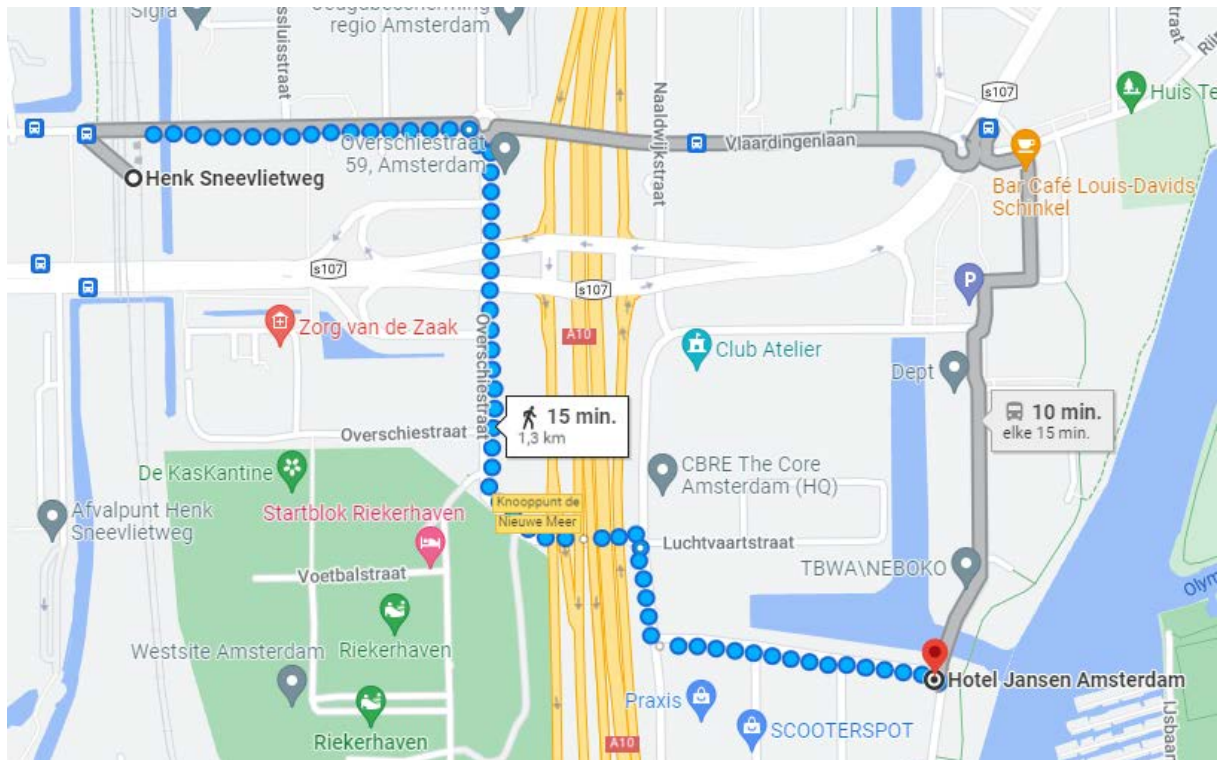

# Route description from Schiphol Airport to Hotel Jansen

**Address:** Valschermkade 19, 1059 CD Amsterdam

1. From Schiphol Airport, take the train with final destination 'Amsterdam Centraal'. This train leaves every 9 minutes. More information about how to buy a train ticket can be found [here](#).
2. Exit the train at train station 'Amsterdam Lelylaan'.
3. Take metro number 51 with final destination 'Centraal Station'.
4. Exit the metro at metro station 'Henk Sneevlietweg'.
5. From here, it is a 15-minute walk to Hotel Jansen (see page 2):

Head east on the Vlaardingenlaan. At the round-about, take the first exit to the Overschiestraat. Continue onto the Luchtvaartstraat, and take a right to the Anthony Fokkerweg. Take a left to the Valschermkade, and take a right to stay on the Valschermkade.