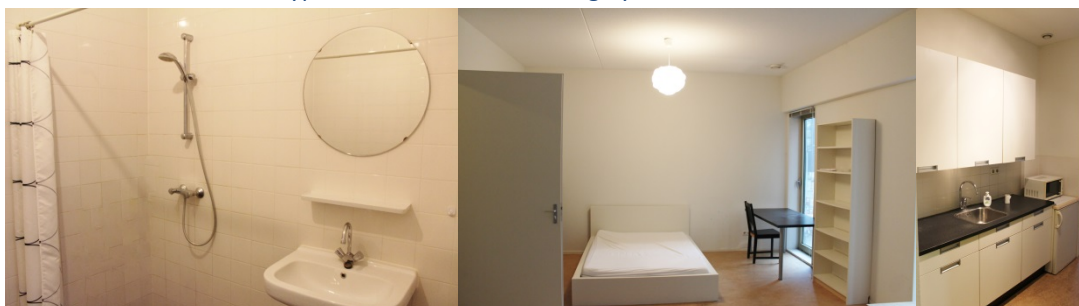

Housing Corporation	Eigen Haard (only in Dutch)
Water, electricity/etc.	Included in rental price
TV and wireless internet	Excluded in rental price
Administration costs	€ 42,-
Deposit	One month's rent
Type	Studio
Size	Between 29 m² to 43 m²
Washing/ Drying	Shared washing facilities (free)
Parking	Paid parking

- Django II, *studio for one or two persons (couple)*, (prices around € 692,-)

Please note that this type of accommodation is highly demanded and limited available.