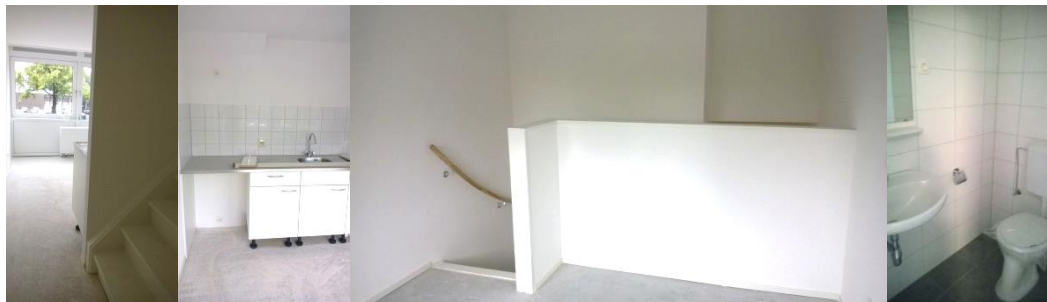

- Type B, *studio for one person*, (€ 638,-)

Please note that this type of accommodation is highly demanded and limited available.

Housing Corporation	DUWO
Water, gas/electricity/etc.	Included in rental price
TV and wireless internet	Included in rental price
Administration costs	€ 100,-
Type	Studio
Size	30 m ² + balcony
Floor plan	Floor Plan
Washing/ Drying	In common area (paid)
Parking	Free parking on site
More information	Here

- Type D, *studio for one or two persons (couple)*, (€ 690,-)

Please note that this type of accommodation is highly demanded and limited available.

Housing Corporation	DUWO
Water, gas/electricity/etc.	Included in rental price
TV and wireless internet	Included in rental price
Administration costs	€ 100,-
Type	Studio
Size	51m ² + balcony
Floor plan	Floor Plan
Washing/ Drying	In common area (paid)
Parking	Free parking on site
More information	Here

- Fenix III, *small maisonette for one or two persons (couple)*, (€640,-)

Please note that this type of accommodation is highly demanded and limited available.

Housing Corporation	DUWO
Water, gas/electricity/etc.	Included in rental price
TV and wireless internet	Included in rental price
Administration costs	€ 100,-
Type	Studio
Size	28 m ²
Floor plan	Floor Plan
Washing/ Drying	In common area (paid)
Parking	Paid parking
More information	Here

- Fenix IV, *small maisonette for one or two persons (couple)*, (€ 660,-)

Please note that this type of accommodation is highly demanded and limited available.

Housing Corporation	DUWO
Water, gas/electricity/etc.	Included in rental price
TV and wireless internet	Included in rental price
Administration costs	€100,-
Type	Studio
Size	33 m ²
Floor plan	Floor Plan
Washing/ Drying	In common area (paid)
Parking	Paid parking
More information	Here