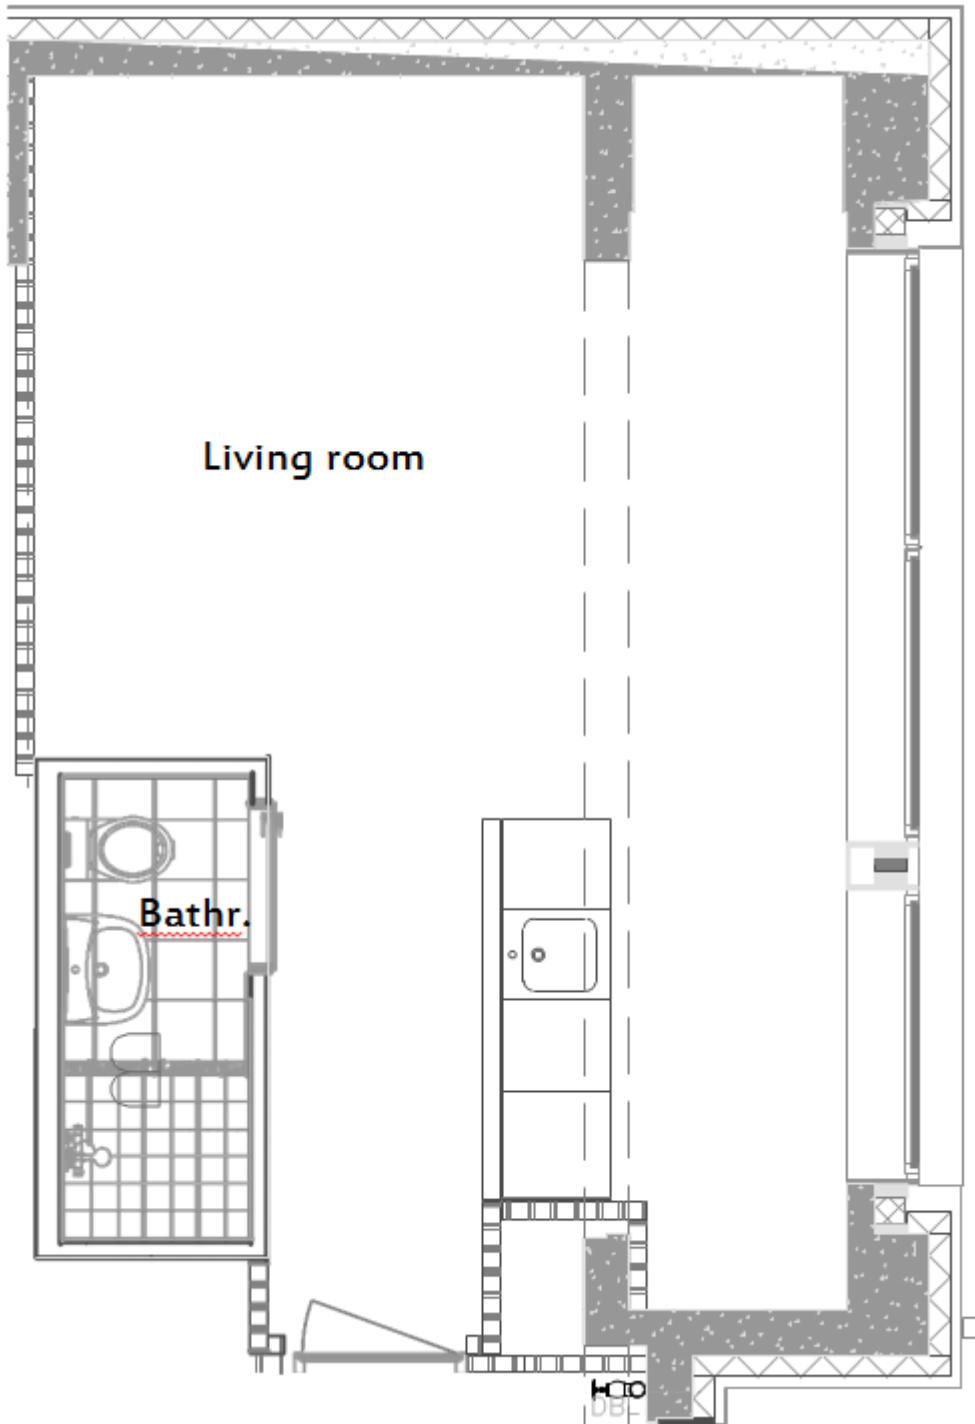

Type	Studio
Size	Between 29 m ² to 43 m ²
Washing/ Drying	Shared washing facilities (free)
Parking	Paid parking

Floor plan Type A & B:

Floor plan Type C:

Floor plan Type D:

Floor plan Fenix I (studio):

Floor plan Fenix II (studio):

Floor plan Fenix III & IV (small maisonette):