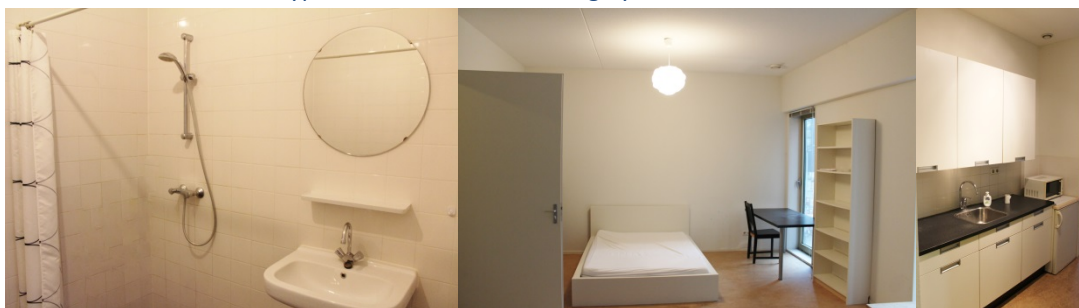

Housing Corporation	Eigen Haard (only in Dutch)
Water, electricity/etc.	Included in rental price
TV and wireless internet	Excluded in rental price
Administration costs	€ 42,-
Deposit	One month's rent