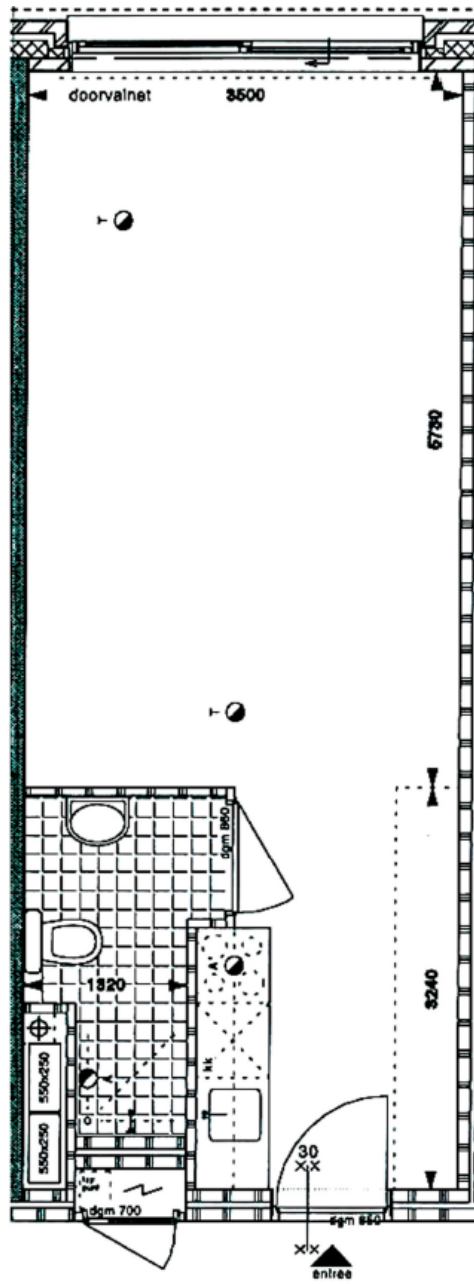

Type	Studio
Size	Between 29 m ² to 43 m ²
Washing/ Drying	Shared washing facilities (free)
Parking	Paid parking

Floor plan Type A & B:

Floor plan Type C:

Floor plan Type D:

Floor plan Fenix I (studio):

Floor plan Fenix II (studio):

Floor plan Fenix III & IV (small maisonette):