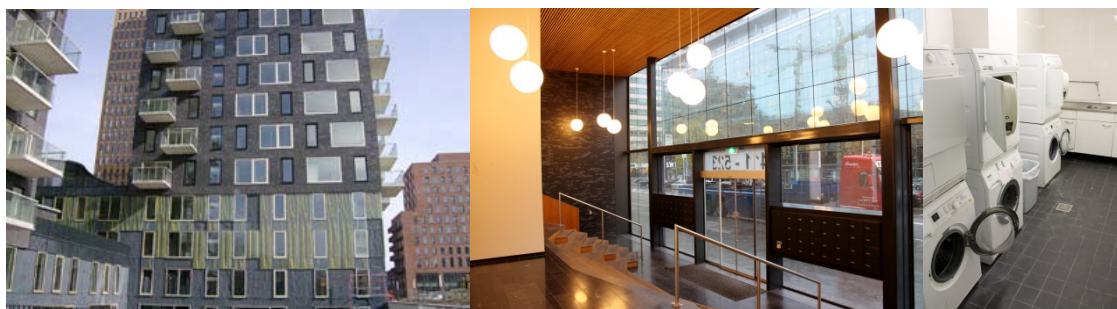

Location: Amsterdam ([Gustav Mahlerplein](#))

- Django I, *studio for one person*, (prices around € 692,-)

Please note that this type of accommodation is highly demanded and limited available.