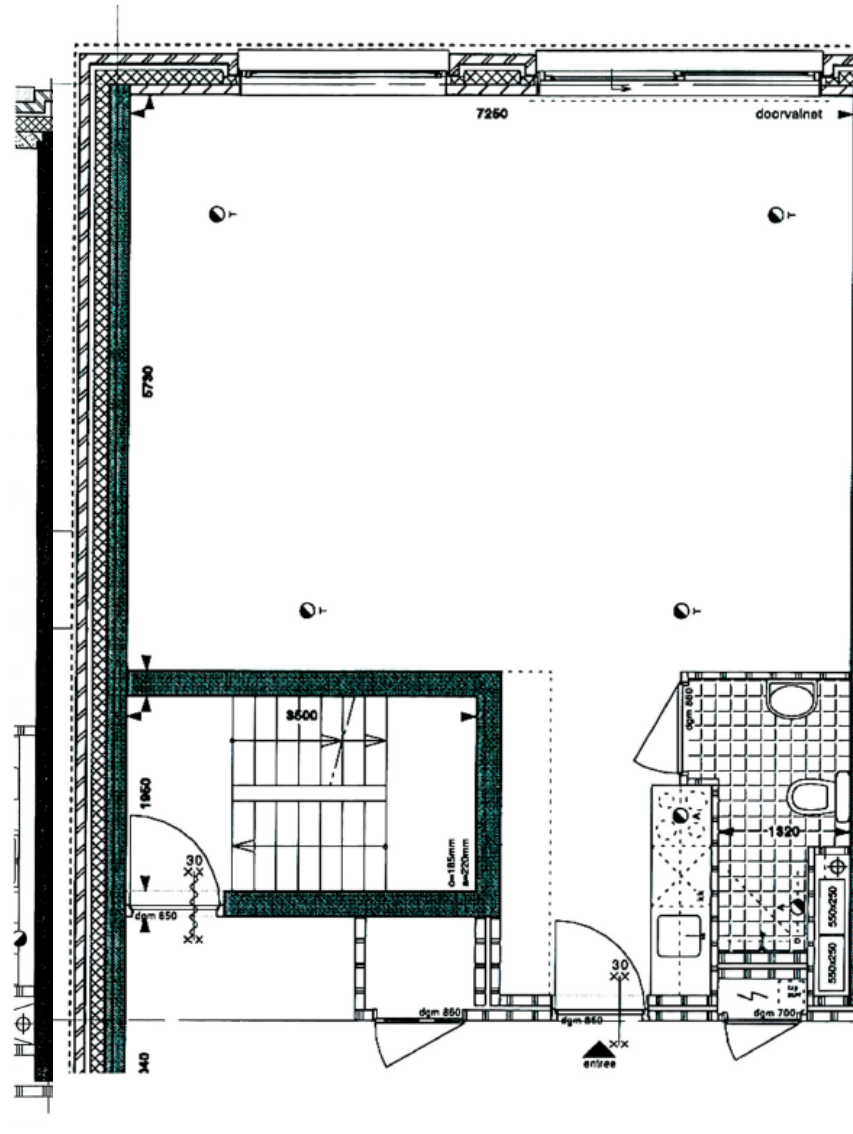

Type	Studio
Size	Between 29 m ² to 43 m ²
Washing/ Drying	Shared washing facilities (free)
Parking	Paid parking

Floor plan Type A & B:

Floor plan Type C:

Floor plan Type D:

Floor plan Fenix I (studio):

Floor plan Fenix II (studio):

Floor plan Fenix III & IV (small maisonette):