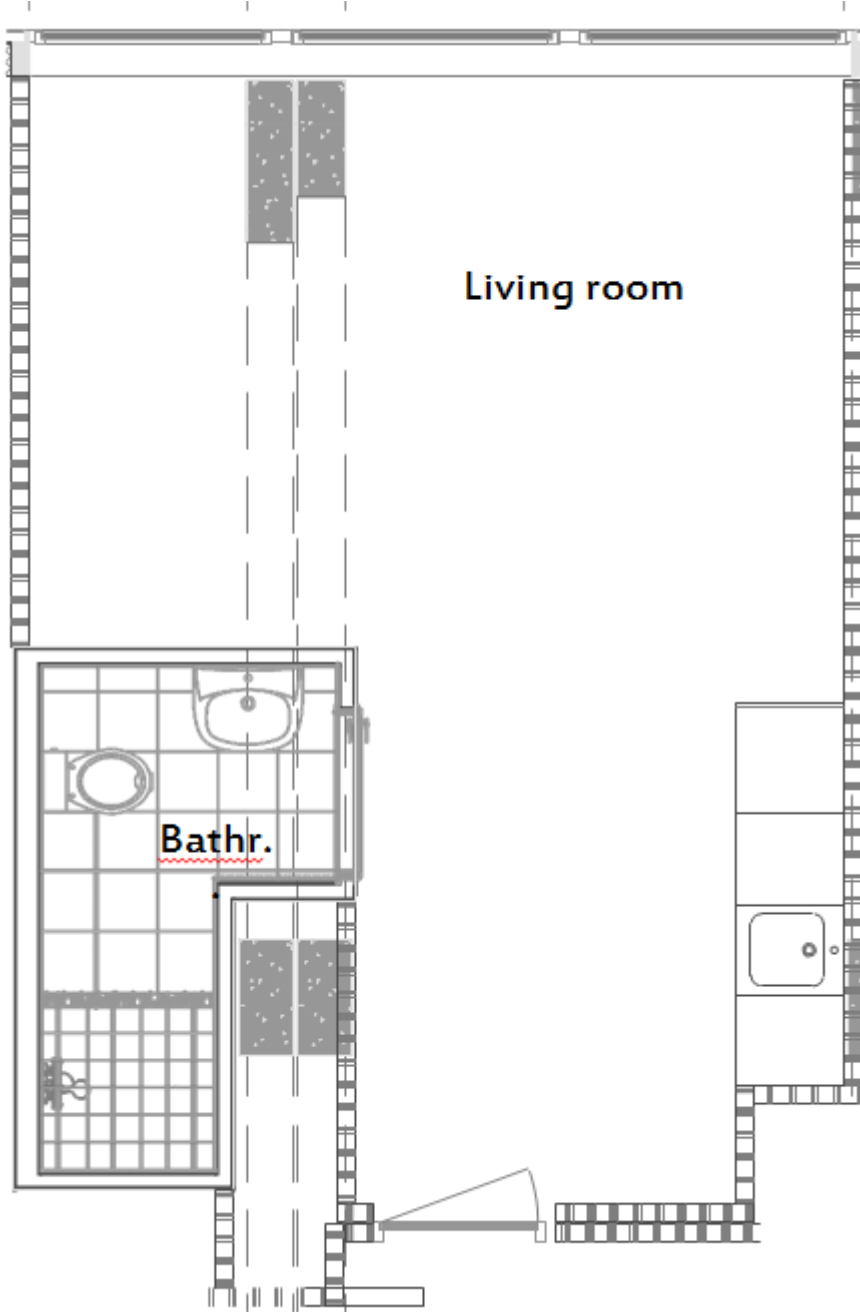

Type	Studio
Size	Between 29 m ² to 43 m ²
Washing/ Drying	Shared washing facilities (free)
Parking	Paid parking

Floor plan Type A & B:

Floor plan Type C:

Floor plan Type D:

Floor plan Fenix I (studio):

Floor plan Fenix II (studio):

Floor plan Fenix III & IV (small maisonette):