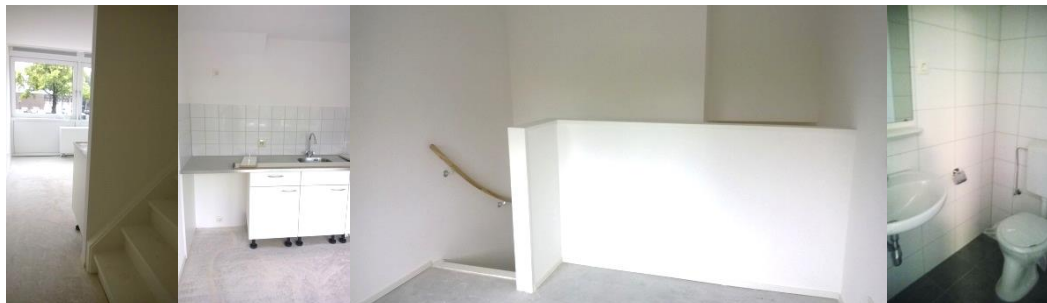

- Type B, *studio for one person*, (€ 638,-)

Please note that this type of accommodation is highly demanded and limited available.

Housing Corporation	DUWO
Water, gas/electricity/etc.	Included in rental price
TV and wireless internet	Included in rental price
Administration costs	€ 100,-
Type	Studio
Size	30 m ² + balcony
Floor plan	Floor Plan
Washing/ Drying	In common area (paid)
Parking	Free parking on site
More information	Here

- Type D, *studio for one or two persons (couple)*, (€ 690,-)

Please note that this type of accommodation is highly demanded and limited available.

Housing Corporation	DUWO
Water, gas/electricity/etc.	Included in rental price
TV and wireless internet	Included in rental price
Administration costs	€ 100,-
Type	Studio
Size	51m ² + balcony
Floor plan	Floor Plan
Washing/ Drying	In common area (paid)
Parking	Free parking on site
More information	Here

- Fenix II, *studio for one person*, (€622,-)

Please note that this type of accommodation is highly demanded and limited available.

Housing Corporation	DUWO
Water, gas/electricity/etc.	Included in rental price
TV and wireless internet	Included in rental price
Administration costs	€ 100,-
Type	Studio
Floor plan	Floor plan
Size	27 m ²
Washing/ Drying	In common area (paid)
Parking	Paid parking
More information	Here

- Fenix III, *small maisonette for one or two persons (couple)*, (€640,-)

Please note that this type of accommodation is highly demanded and limited available.

Housing Corporation	DUWO
Water, gas/electricity/etc.	Included in rental price
TV and wireless internet	Included in rental price
Administration costs	€ 100,-
Type	Studio
Size	28 m ²
Floor plan	Floor Plan
Washing/ Drying	In common area (paid)
Parking	Paid parking
More information	Here