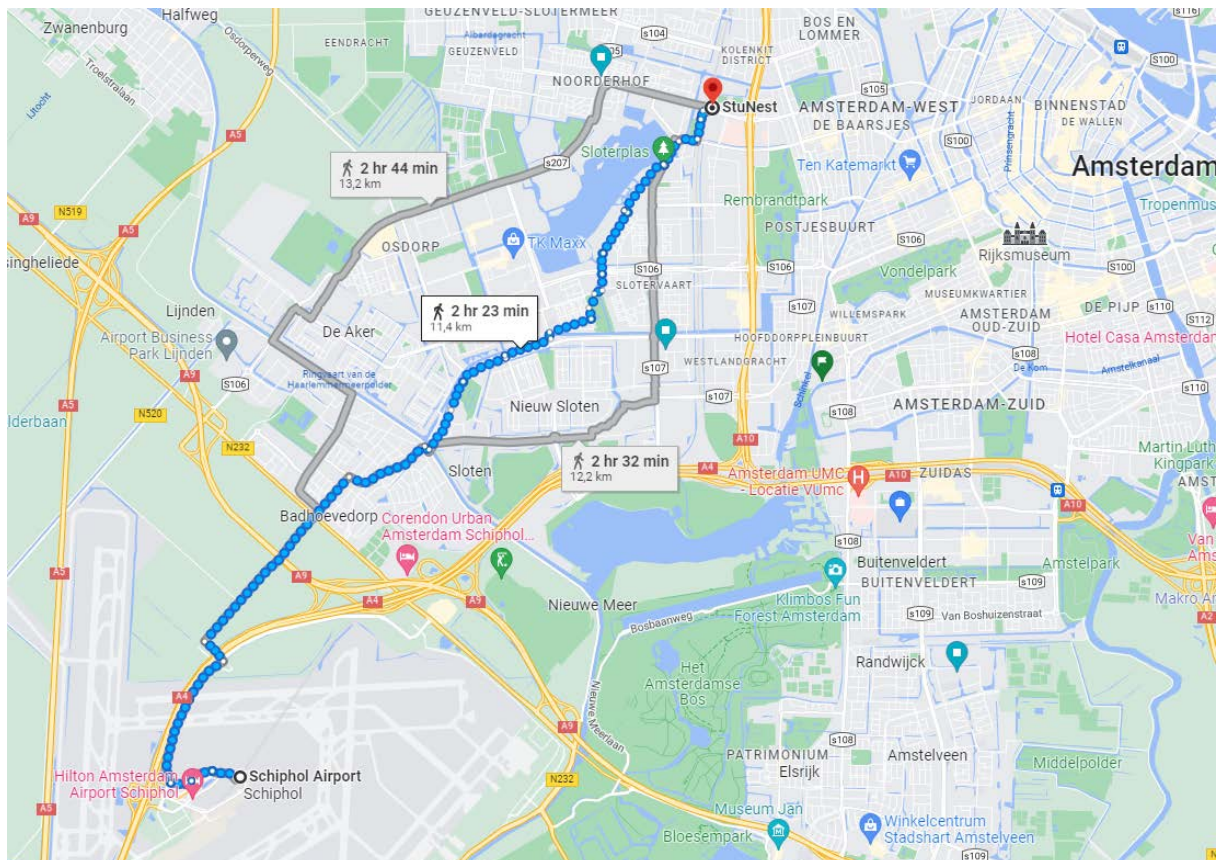

Route description from Schiphol Airport to StuNest

Address: Jan van Galenstraat 956, 1043 CB Amsterdam

1. From Schiphol Airport, take the train with final destination 'Amsterdam Centraal'. More information about how to buy a train ticket can be found [here](#).
2. Exit the train at train station 'Amsterdam Lelylaan'.
3. Take metro 51 with final destination 'Isolatorweg'.
4. Exit the metro at metro station 'Jan v. Galenstraat'.
5. From here, it is a 2-minute walk to StuNest (see page 2):

Head north toward Jan van Galenstraat/s105 and take a right.