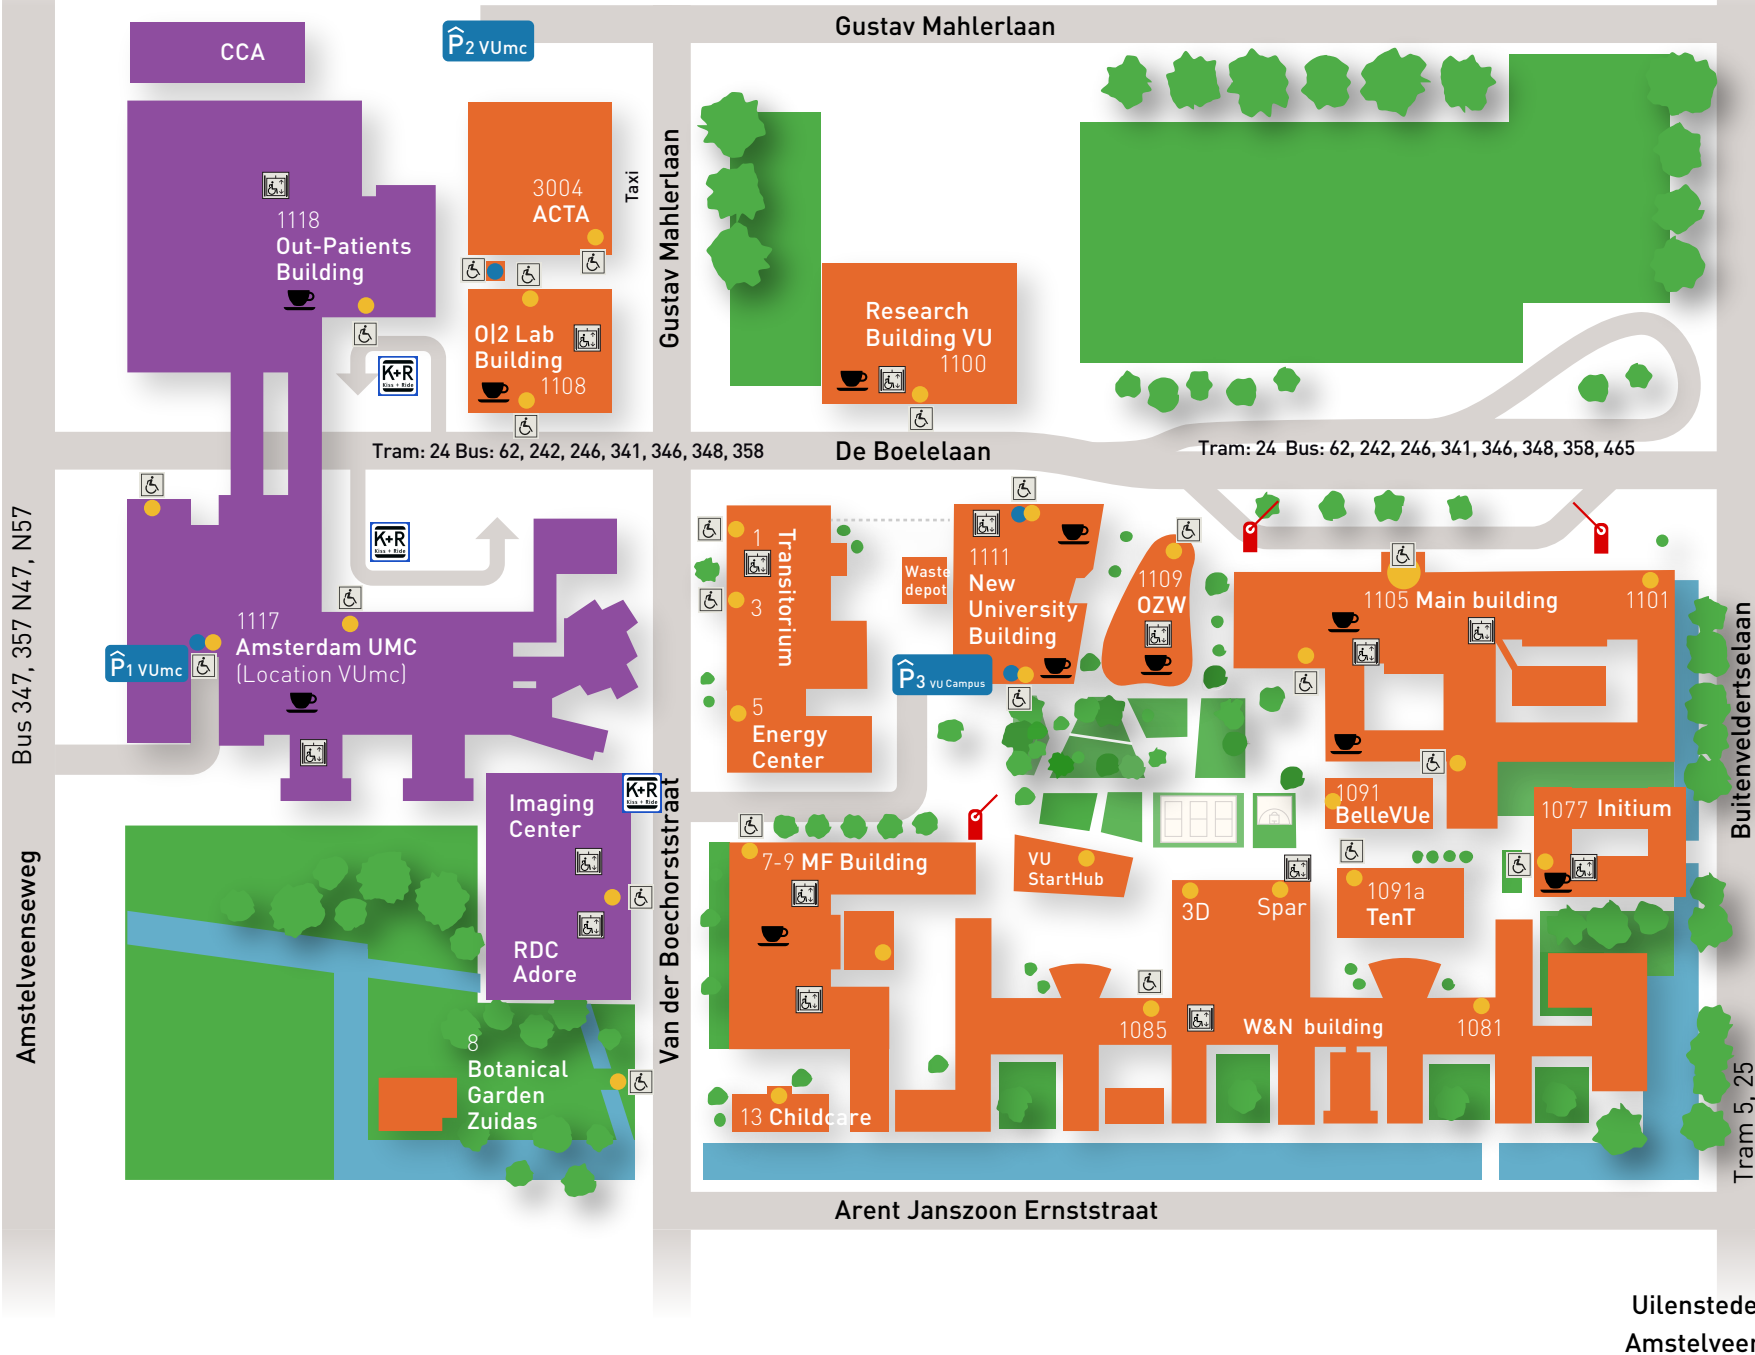

# MAP VU CAMPUS - AMSTERDAM UMC

Metro, train  
WTC Zuid

A10

## Legenda

- Entrance/Exit
- Parking entrance/exit
- Wheelchair friendly entrance
- Wheelchair friendly elevator \*
- Coffee corner

\* Certain elevators require an access pass. This can be obtained from the host lady/host in the Central Hall of the buildings.

## Locaties rolstoelvriendelijke wc's

## Information parking VU campus

Uilenstede  
Amstelveen