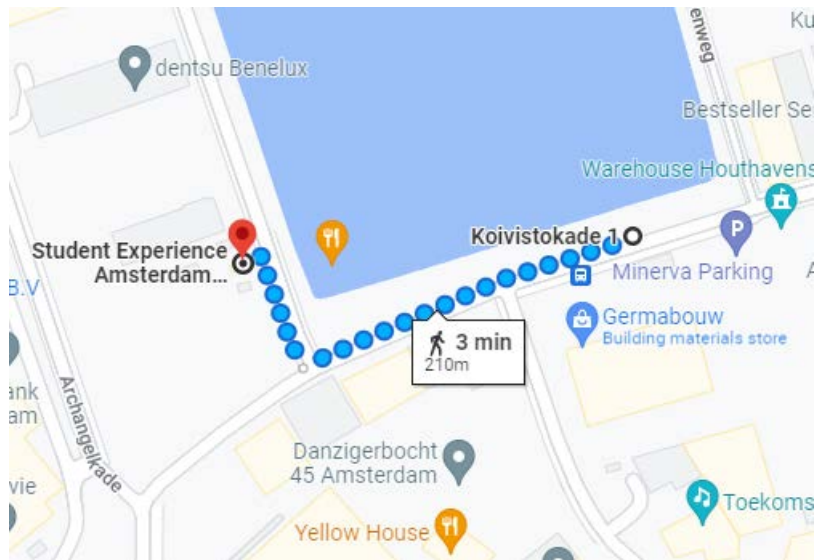

# Route description from Schiphol Airport to Student Experience Minervahaven

**Address:** Moermanskade 71a, 1013BC Amsterdam

1. From Schiphol Airport, take the train with final destination 'Amsterdam Centraal'. More information about how to buy a train ticket can be found [here](#).
2. Exit the train at train station 'Amsterdam Centraal'.
3. From here, it is a 5-minute walk to the buses. Please follow the signs.
4. Take bus 48 with final destination 'Houthavens'.
5. Exit the bus at bus station 'Koivistokade'.
6. From here, it is a 3-minute walk to Student Experience Minervahaven (see page 2):

Head west on Koivistokade toward Danzigerbocht. Turn right onto Moermansskade.