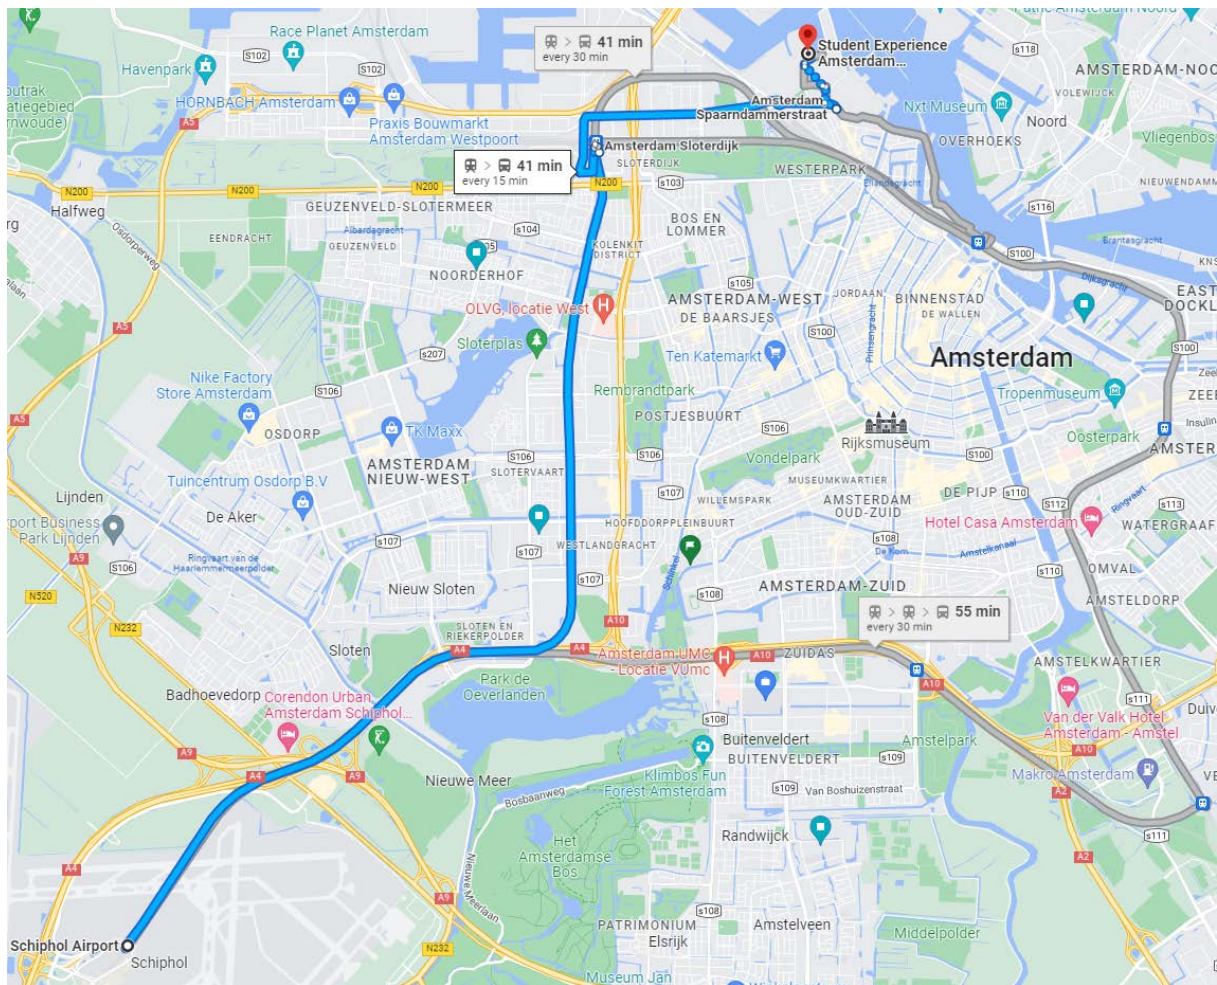

# Route description from Schiphol Airport to Student Experience Minervahaven

**Address:** Moermanskade 71a, 1013BC Amsterdam

1. From Schiphol Airport, take the train with final destination 'Amsterdam Centraal'. More information about how to buy a train ticket can be found [here](#).
2. Exit the train at train station 'Amsterdam Centraal'.
3. From here, it is a 5-minute walk to the buses. Please follow the signs.
4. Take bus 48 with final destination 'Houthavens'.
5. Exit the bus at bus station 'Koivistokade'.
6. From here, it is a 3-minute walk to Student Experience Minervahaven (see page 2):

Head west on Koivistokade toward Danzigerbocht. Turn right onto Moermansskade.