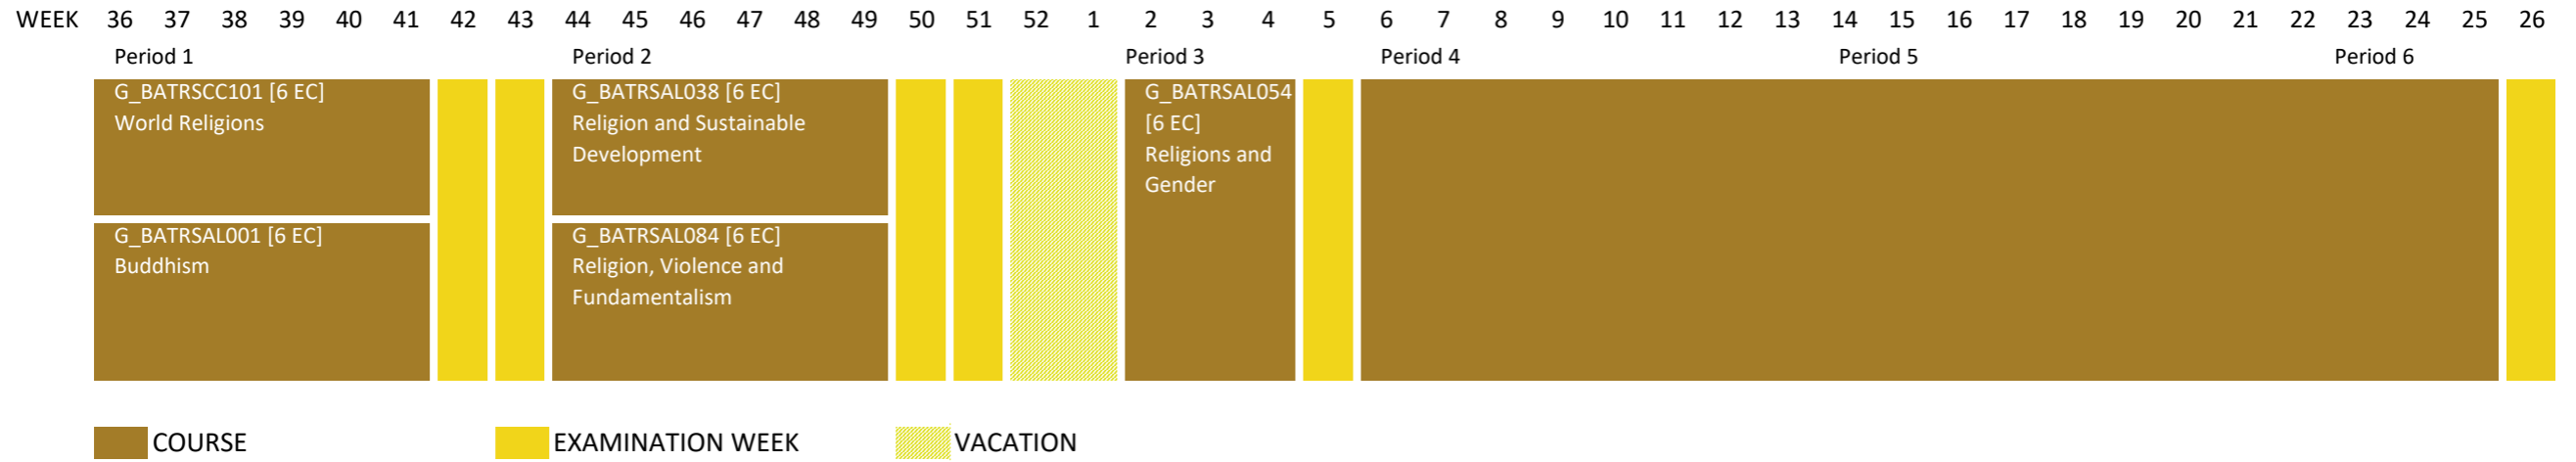

# ANNUAL SCHEME MINOR RELIGIOUS DIMENSIONS GLOBAL CHALLENGES 2025-2026

**We reserve the right to make changes to this annual plan**