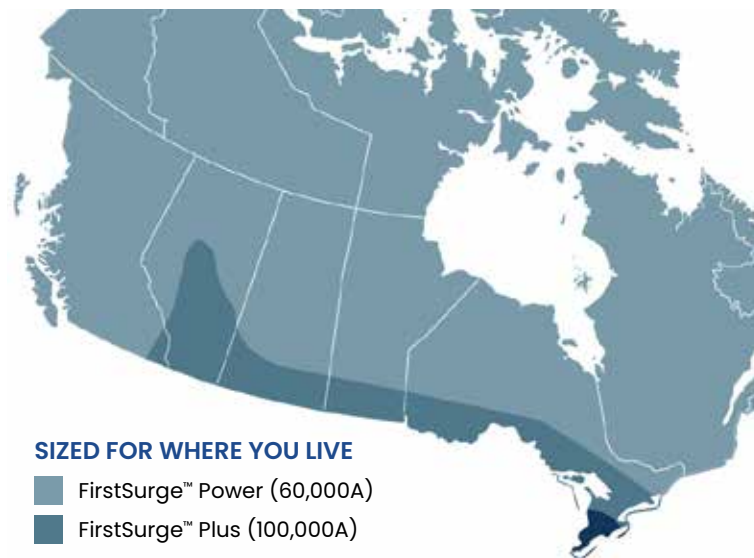

FIRSTSURGE™ POWER 60KA WHOLE HOUSE SURGE PROTECTION DEVICE

SIEFS060

SIEMENS

\$193.98

FIRSTSURGE™ POWER 100KA WHOLE HOUSE SURGE PROTECTION DEVICE

SIEFS100

SIZED FOR WHERE YOU LIVE

- FirstSurge™ Power (60,000A)
- FirstSurge™ Plus (100,000A)