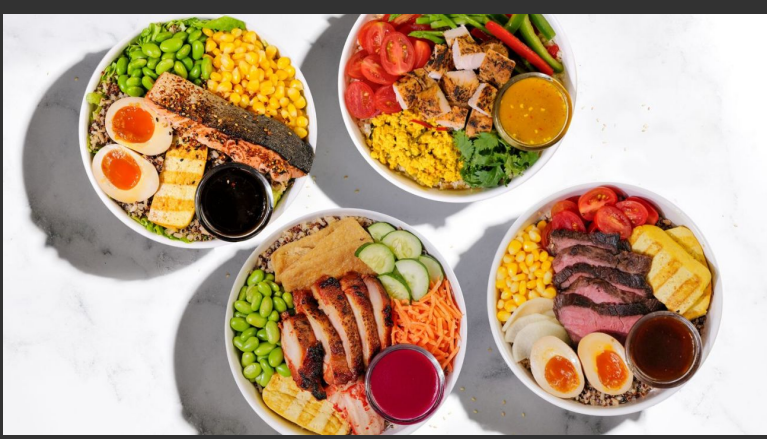

Fuel your holistic wellness journey with nutritionally balanced meals uniquely designed to support your goals.

ORDER AND PICK UP AT VIRGIN ACTIVE RAFFLES PLACE

[Order Now](#)

Exclusively curated for Virgin Active's members. Order by 10am on weekdays* for same day delivery.

*Not applicable on public holidays.

GOHO

10% OFF

Present your Virgin Active membership card at GOHO to receive a 10% discount.

- 53A Duxton Rd, Singapore 089517
  Entrance via RAPPU

GRAIN TRADERS

Special Offer

- a) Complimentary add-on of vegetables or protein (excluding fish)
- b) 10% off if you choose to skip the add-ons
- c) Happy Hour Plates: 2nd bowl at 50% off (Mon-Fri, 7-8pm)

- 1 Wallich St., Guoco Tower #01-03

RAPPU

15% OFF

Present your Virgin Active membership card at RAPPU to receive a 15% discount.

- 53A Duxton Rd, Singapore 089517
  Entrance via RAPPU

REVIVE

$5 OFF

$5 off + Free Shipping with a minimum purchase of 3 items in a single transaction.

Enter promotion code **VIRGINACTIVES** upon checkout to enjoy offer.

Order from: www.revivesnacks.com.sg

SMOL

Special Offer

Present your Virgin Active membership card to enjoy the following promotions:

- a) 10% off on weekdays
- b) 15% off weekends brunch from 8am-5pm

- 2 Paya Lebar Road, PLQ Parkside, Park Place Residences #01-05

SUPERGREEN

10% OFF

Present your Virgin Active membership card at these outlets to receive a 10% discount.

- 1 Vista Exchange Green, The Star Vista #02-27
- 73A Ayer Rajah Crescent, Timbre+ One North #01-31
- 5 Straits View, Marina One East Tower #B2-52
  - 11 Collyer Quay, The Arcade #01-22
  - 182 Cecil St, Frasers Tower #02-04
- 10 Anson Rd, International Plaza #01-39
- 40 Stamford Rd, SMU Connexion #01-06
- 18 Cross St, Cross Street Exchange #01-118

*Discount is non-stackable and cannot be combined with other in-store promotions or discounts.

SUPER SIMPLE

8% OFF

Enter promotion code **VIRGIN** upon checkout to enjoy 8% on all mobile orders.

Order from: <https://www.youqueue.co.sg/merchants/super-simple>

- 10 Anson Road, International Plaza #01-10
  - 160 Robinson Rd, #01-03
  - 1 Fusionopolis PI, #01-28/29 Galaxis
  - 51 Telok Ayer St, #01-04

THE DAILY CUT

10% OFF

Eating healthy isn't easy, but it should be. The Daily Cut is here to make healthy food uncomplicated so you can focus on living well.

- Tanjong Pagar Centre, #B2-16
- One Raffles Place, #B1-31

*Limited to one bowl per member

THE FEATHER BLADE

15% OFF

Present your Virgin Active membership card at these outlets to receive a 15% discount.

WOAH!

20% OFF

Woah Group is Asia's leading distributor and retailer of high-quality sports supplements.

Enter promotion code **VA20** upon checkout to enjoy offer.

Website: www.woahgroup.com

*Not valid on sales items.

Stay tuned for more ✨

SERVICES

NOVI HEALTH

Present your Virgin Active membership card at the clinic, or upon receiving e-Invoice after video membership card to enjoy 10% off the following services:

1. NOVI Optimum Glucose Nutrition & Lifestyle Coaching Program

1. NOVI Magnum Diabetes Treatment Program