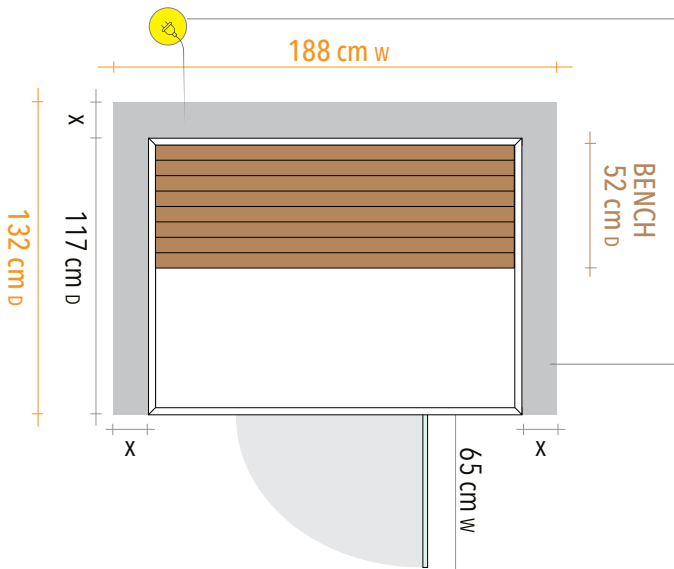

POWER 240V, 2251 watts. Dedicated 15A circuit and 15A power socket protected by a 16A RCBO installed in the meter box. Minimum 2.5mm cable required for circuit; 2.5m cord exits from back left side of roof.

PANELS

Roof panel	159cm W x 117cm H x 7.5cm D
Floor panel	157cm W x 115cm H x 6.5cm D
Front wall	146cm W x 180cm H x 5cm D
Back wall	146cm W x 180cm H x 4.5cm D
Right wall	114cm W x 180cm H x 5.5cm D
Left wall	114cm W x 180cm H x 5.5cm D
Glass door	71cm W x 173cm H x 0.8cm D
Side glass	27cm W x 176cm H x 0.8cm D
Bench	144cm W x 52cm H x 12.5cm D

ASSEMBLED

Exterior	158cm W x 198cm H* x 117cm D
Interior	144cm W x 179cm H x 101cm D
Bench	144cm W x 50cm H x 52cm D

* 5cm feet included

FLATPACK DIMENSIONS

PACK 1	128cm W x 169cm H x 34cm D
PACK 2	156cm W x 192cm H x 18cm D
PACK 2	125cm W x 192cm H x 20cm D