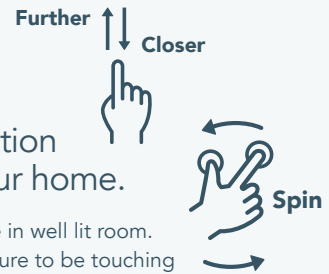

Scan the corresponding QR code to experience our Sauna Visualizer on your mobile phone.

STEP 1

Open camera on your mobile device.*

*Technical requirements:
iOS Version 11 and later
or Android 8 and later.

STEP 2

Scan any QR code below to visualize our saunas in your environment.

STEP 3

Follow the prompt to engage, then position the sauna around your home.

For best results, make sure to be in well lit room.
When positioning sauna, make sure to be touching sauna model.