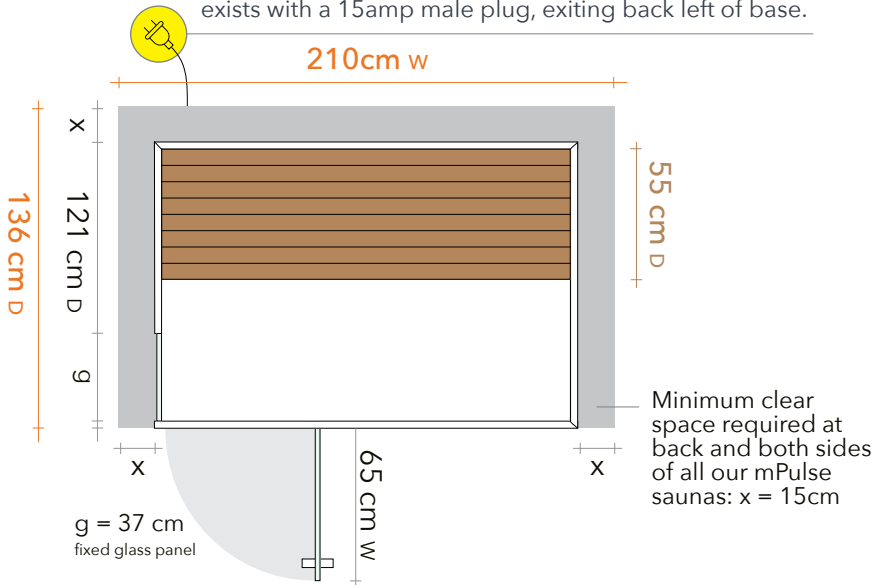

PLEASE NOTE - Dual band Wi-Fi 2.4GHz and 5GHz is required for the mPulse Smart Sauna.

POWER REQUIREMENTS 220-240V, 3475 watts. Maximum Amperage 15A.

Sunlighten recommends all new installations adhere to AS3000 and a dedicated circuit that is RCD protected, along with a readily accessible switch. A 2.5m cord exists with a 15amp male plug, exiting back left of base.

PRE-INSTALLATION CHECKLIST

It is important to ensure there is enough space through the doors and pathways to the sauna's location in your space. Please measure any access doorway or hallway prior to purchase for easy installation.

If your sauna is being installed in a tight space, talk to your sales representative to confirm installation is possible.

In addition, please ensure any electrical works are completed prior to delivery and installation of your Sunlighten sauna. Please locate the power outlet for easy access to turn the sauna on and off at the power source after installation.

PANELS

Roof panel	180cm W x 121cm H x 6.8cm D
Floor panel	180cm W x 121cm H x 6.8cm D
Front wall	176cm W x 183cm H x 7.1cm D
Back wall	174cm W x 183cm H x 7.1cm D
Right wall	118cm W x 183cm H x 7.1cm D
Left wall	115cm W x 183cm H x 7.1cm D
Glass door	71cm W x 175cm H x 0.8cm D
Side glass	34cm W x 177cm H x 0.8cm D
Bench	165cm W x 56cm H x 15cm D

ASSEMBLED

Exterior	180cm W x 200cm H* x 121cm D
Interior	165cm W x 181cm H x 107cm D
Bench	165cm W x 52cm H x 55cm D

* 5cm feet included

FLATPACK DIMENSIONS

PACK 1 [82kg]	192cm W x 195cm H x 22cm D
PACK 2 [71kg]	192cm W x 195cm H x 20cm D
PACK 3 [88kg]	131cm W x 195cm H x 26cm D
PACK 4 [105kg]	131cm W x 192cm H x 26cm D
PACK 5 [20kg]	63cm W x 183cm H x 22cm D

TOTAL WEIGHT: 366kg

Your sauna will be delivered in five flat-packed boxes, and must be stored in a flat, dry area pending installation.