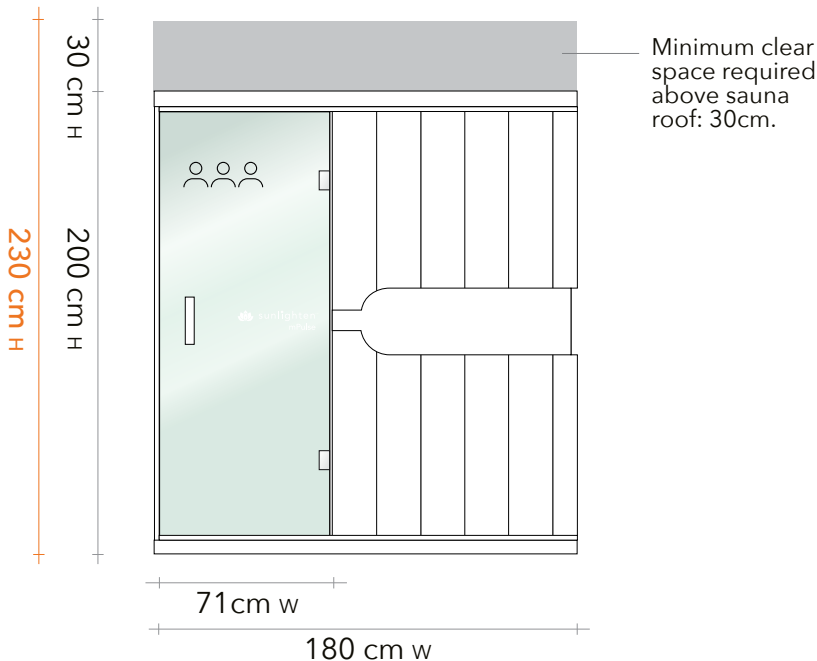

PLEASE NOTE - Dual band Wi-Fi 2.4GHz and 5GHz is required for the mPulse Smart Sauna.

POWER REQUIREMENTS 220-240V, 3475 watts. Maximum Amperage 15A.

Sunlighten recommends all new installations adhere to AS3000 and a dedicated circuit that is RCD protected, along with a readily accessible switch. A 2.5m cord exists with a 15amp male plug, exiting back left of base.

PRE-INSTALLATION CHECKLIST

It is important to ensure there is enough space through the doors and pathways to the sauna's location in your space. Please measure any access doorway or hallway prior to purchase for easy installation.

If your sauna is being installed in a tight space, talk to your sales representative to confirm installation is possible.

In addition, please ensure any electrical works are completed prior to delivery and installation of your Sunlighten sauna. Please locate the power outlet for easy access to turn the sauna on and off at the power source after installation.

PANELS

Roof panel	180cm W x 121cm H x 6.8cm D
Floor panel	180cm W x 121cm H x 6.8cm D
Front wall	176cm W x 183cm H x 7.1cm D
Back wall	174cm W x 183cm H x 7.1cm D
Right wall	118cm W x 183cm H x 7.1cm D
Left wall	115cm W x 183cm H x 7.1cm D
Glass door	71cm W x 175cm H x 0.8cm D
Side glass	34cm W x 177cm H x 0.8cm D
Bench	165cm W x 56cm H x 15cm D

ASSEMBLED

Exterior	180cm W x 200cm H* x 121cm D
Interior	165cm W x 181cm H x 107cm D
Bench	165cm W x 52cm H x 55cm D

* 5cm feet included

FLATPACK DIMENSIONS

PACK 1 [82kg]	192cm W x 195cm H x 22cm D
PACK 2 [71kg]	192cm W x 195cm H x 20cm D
PACK 3 [88kg]	131cm W x 195cm H x 26cm D
PACK 4 [105kg]	131cm W x 192cm H x 26cm D
PACK 5 [20kg]	63cm W x 183cm H x 22cm D

TOTAL WEIGHT: 366kg

Your sauna will be delivered in five flat-packed boxes, and must be stored in a flat, dry area pending installation.