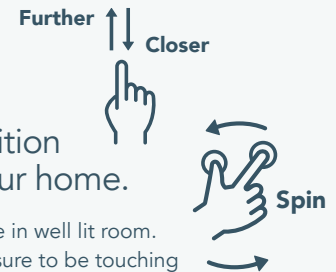

Scan the corresponding QR code to experience our Sauna Visualizer on your mobile phone.

STEP 1

Open camera on your mobile device.*

*Technical requirements:
iOS Version 11 and later
or Android 8 and later.

STEP 2

Scan any QR code below to visualize our saunas in your environment.

STEP 3

Follow the prompt to engage, then position the sauna around your home.

For best results, make sure to be in well lit room. When positioning sauna, make sure to be touching sauna model.