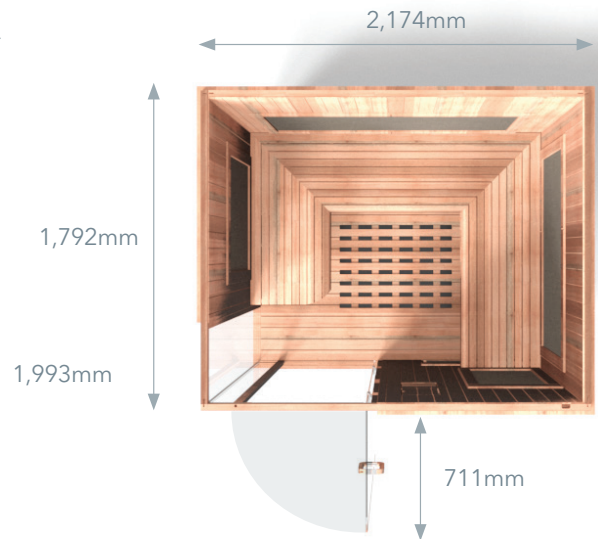

mPulse® Smart Sauna Empower

Connected & Customizable
Red/Near, Mid & Far IR Sauna

FEATURES

- 5-person capacity
- Red light/near infrared LED light panels
- Mid and far SoloCarbon® infrared heaters, proven 99% effective
- 7 wellness programs at your fingertips
- Android-powered 256.5mm tablet with smart features
- Sunlighten mobile app to support your sauna lifestyle and wellness goals
- Chromotherapy: healing with lights and colors
- Available in Basswood, Eucalyptus & Euca/Cedar (Eucalyptus Exterior / Cedar Interior)

PANELS

Roof panel: 2,173mm W x 1,792mm D x 68mm T
Floor panel: 2,173mm W x 1,792mm D x 68mm T
Front wall (including glass): 2,144mm W x 1,831mm H x 71mm T
Glass door: 711mm W x 1,745mm H x 8mm T
Front glass: 164mm W x 1,781mm H x 8mm T
Back wall: 2,117mm W x 1,831mm H x 71mm T
Right wall: 1,764mm W x 1,831mm H x 71mm T
Left wall (including glass): 1,764mm W x 1,831mm H x 71mm T
Side glass: 424mm W x 1,773mm H x 8mm T
Bench 1: 1,197mm W x 550mm D x 150mm T
Bench 2: 2,030mm W x 550mm D x 150mm T
Bench 3: 1,640mm W x 550mm D x 150mm T

ASSEMBLED

Exterior: 2,174mm W x 1,792mm D x 1,993mm H*
*51mm feet included
Need 203mm between sauna and wall and 305mm above
Interior: 2,030mm W x 1,646mm D x 1,813mm H
Bench: 2,028mm W x 550mm D x 514mm H
Heaters: 14 FIR, 12 MIR, 7 NIR/Red LED Light Panels
Weight: Basswood: 466 kg; Eucalyptus: 510 kg; Euca-lyptus/Cedar: 475 kg

CARTONS

Floor/Roof/Hardware/Bench:
1,930mm W x 370mm D x 2,310mm H
Front/Back Wall:
2,280mm W x 1,970mm D x 2,700mm H
Left/Right Wall:
1,900mm W x 260mm D x 1,970mm H

sunlighten.com

See our **sunlighten** saunas in your own space.