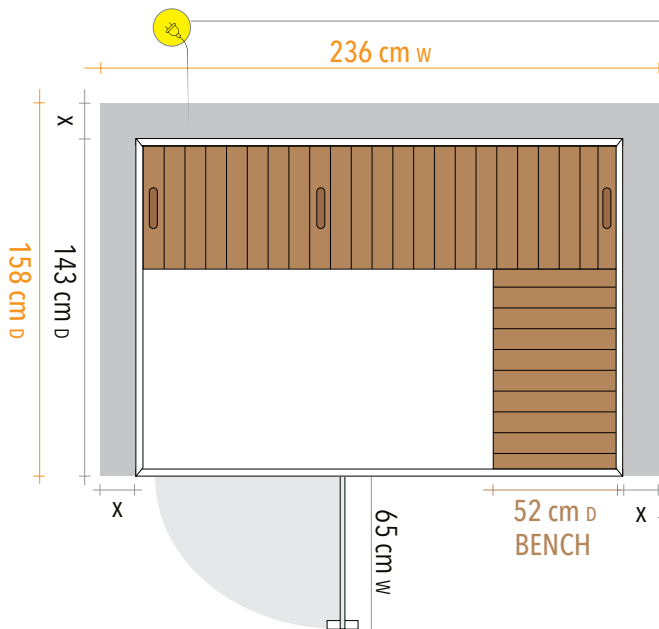

POWER 240V, 3031 watts. Dedicated 15A circuit and 15A power socket protected by a 16A RCBO installed in the meter box. Minimum 2.5mm cable required for circuit; 2.5m cord exits from back left side of roof.

Minimum clear space required at back and both sides of all our Signature saunas: x = 15cm

Minimum clear space required above sauna roof: 30cm.

TIMBER OPTIONS

- E** EUCALYPTUS [ENTIRE SAUNA]
- HB*** HYPOALLERGENIC BASSWOOD [ENTIRE SAUNA]

PANELS

Roof panel	206cm W x 143cm H x 7.5cm D
Floor panel	204cm W x 141cm H x 6.5cm D
Front wall	196cm W x 180cm H x 5cm D
Back wall	198cm W x 180cm H x 4.5cm D
Right wall	140cm W x 180cm H x 5.5cm D
Left wall	128cm W x 180cm H x 5.0cm D
Glass door	71cm W x 173cm H x 0.8cm D
Side Glass	72cm W x 176cm H x 0.8cm D
Bench 1	190cm W x 52cm H x 9.3cm D
Bench 2	75cm W x 52cm H x 9.3cm D

ASSEMBLED

Exterior	206cm W x 198cm H* x 143cm D
Interior	190cm W x 179cm H x 127cm D
Bench	190cm W x 50cm H x 52cm D

* 5cm feet included

FLATPACK DIMENSIONS

PACK 1	153cm W x 216cm H x 31cm D
PACK 2	151cm W x 192cm H x 20cm D
PACK 2	209cm W x 192cm H x 20cm D