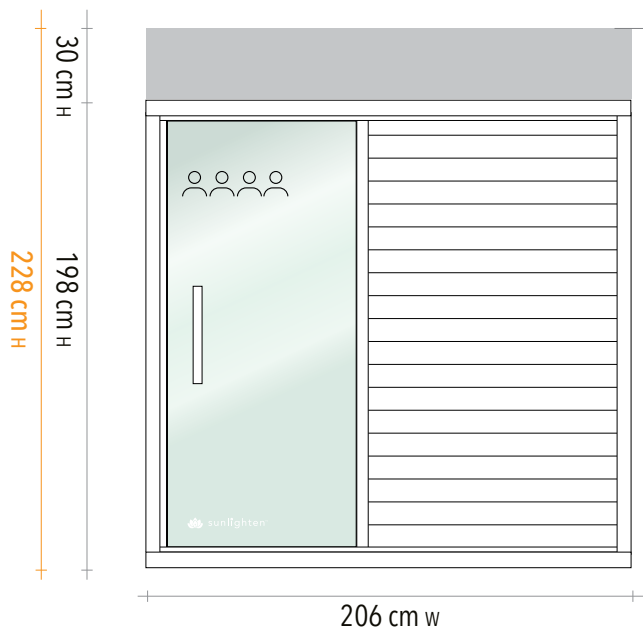

Minimum clear space required above sauna roof: 30cm.

TIMBER OPTIONS

- **E** EUCALYPTUS [ENTIRE SAUNA]
- **HB*** HYPOALLERGENIC BASSWOOD [ENTIRE SAUNA]

* PLEASE NOTE: Available as special order only. Please discuss with our sales support team.

INFRARED HEATER PANELS

	FIR
Left Wall	2
Back Wall	4
Right Wall	2
Front Wall	1
Floor	2
Under Bench	2
TOTAL	13