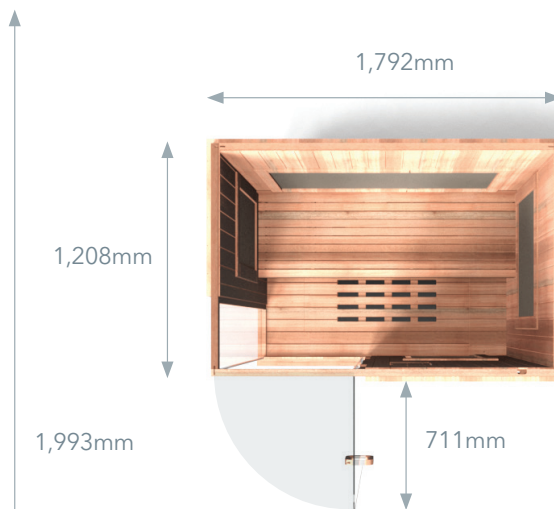

mPulse® Smart Sauna Conquer

Connected & Customizable
Red/Near, Mid & Far IR Sauna

FEATURES

- 3-person capacity
- Red light/near infrared LED light panels
- Mid and far SoloCarbon® infrared heaters, proven 99% effective
- 7 wellness programs at your fingertips
- Android-powered 256.5mm tablet with smart features
- Sunlighten mobile app to support your sauna lifestyle and wellness goals
- Chromotherapy: healing with lights and colors
- Available in Basswood
- Available in Eucalyptus (pictured)
- Available in Euca/Cedar (Eucalyptus Exterior / Cedar Interior)

PANELS

Roof panel: 1,792mm W x 1,208mm D x 68mm T
Floor panel: 1,792mm W x 1,208mm D x 68mm T
Front wall (including glass): 1,762mm W x 1,831mm H x 71mm T
Glass door: 711mm W x 1,745mm H x 8mm T
Back wall: 1,735mm W x 1,831mm H x 71mm T
Right wall: 1,179mm W x 1,831mm H x 71mm T
Left wall (including glass): 1,145mm W x 1,831mm H x 71mm T
Side glass: 342mm W x 1,773mm H x 8mm T
Bench: 1,647mm W x 555mm D x 150mm T
Total Sauna Weight: Basswood: 310 kg;
 Eucalyptus: 346 kg; Eucalyptus/Cedar: 334 kg

ASSEMBLED

Exterior: 1,792mm W x 1,208mm D x 1,993mm H*
 *51mm feet included
 Recommend 11cm between the sauna and the walls and 16cm gap from the top of the sauna to the ceiling to allow for optimal air circulation and temperature performance and also to allow access for troubleshooting:

- Spacing above for assembly connections recommended and potential troubleshooting.
- Plan for outlet access in the event you need to reset outlet breaker.

Interior: 1,648mm W x 1,065mm D x 1,813mm H
Bench: 1,646mm W x 550mm D x 514mm H
Heaters: 8 FIR, 7 MIR, 5 NIR/Red LED Light Panels