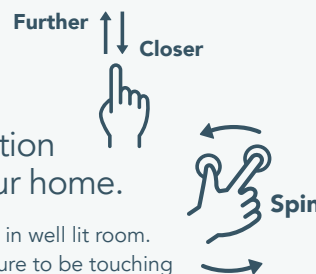

Scan the corresponding QR code to experience our Sauna Visualizer on your mobile phone.

STEP 1

Open camera on your mobile device.*

*Technical requirements:
iOS Version 11 and later
or Android 8 and later.

STEP 2

Scan any QR code below to visualize our saunas in your environment.

STEP 3

Follow the prompt to engage, then position the sauna around your home.

For best results, make sure to be in well lit room.
When positioning sauna, make sure to be touching sauna model.