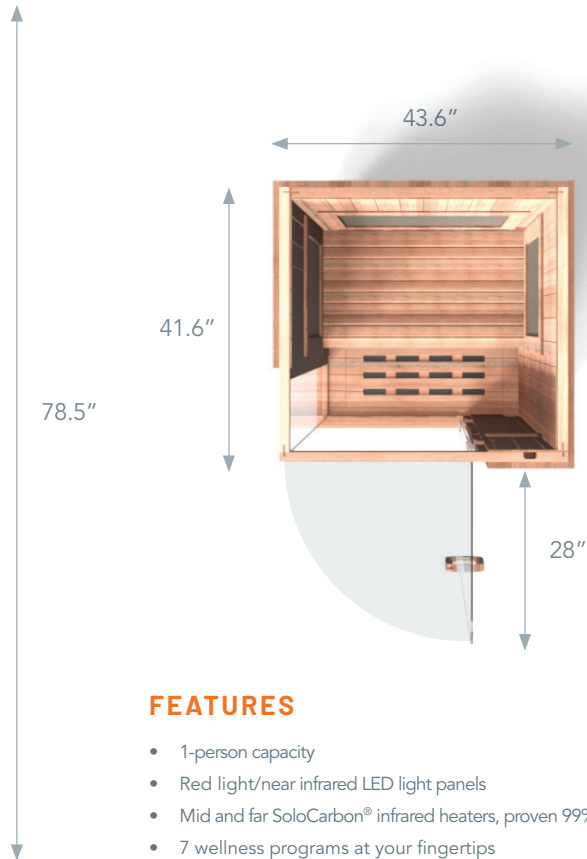

mPulse® Smart Sauna Aspire

Connected & Customizable
Red/Near, Mid & Far IR Sauna

FEATURES

- 1-person capacity
- Red light/near infrared LED light panels
- Mid and far SoloCarbon® infrared heaters, proven 99% effective
- 7 wellness programs at your fingertips
- Android-powered tablet with smart features
- Sunlighten mobile app to support your sauna lifestyle and wellness goals
- Chromotherapy: healing with lights and colors
- Available in Basswood and Eucalyptus

PANELS

Roof panel: 43.6" W x 41.6" D x 2.7" T
Floor panel: 43.6" W x 41.6" D x 2.7" T
Front wall (including glass): 42.5" W x 72.1" H x 2.8" T
Glass door: 30.4" W x 68.7" H x .3" T
Back wall: 41.4" W x 72.1" H x 2.8" T
Right wall: 40.5" W x 72.1" H x 2.8" T
Left wall (including glass): 39.1" W x 72.1" H x 2.8" T
Side glass: 11.2" W x 69.8" H x .3" T
Bench: 37.8" W x 21.9" D x 5.9" T

ASSEMBLED

Exterior: 43.6" W x 41.6" D x 78.5" H - 2" feet included
Need 8" between sauna and wall and 12" above sauna
Interior: 37.8" W x 35.6" D x 71.5" H
Bench: 37.8" W x 21.7" D x 20.2" H
Heaters: 5 FIR, 4 MIR, 3 NIR/Red LED Light Panels
Weight: Basswood: 432 lbs.; Eucalyptus: 463 lbs.;
Eucalyptus/Cedar: 450 lbs.

Available in:

Basswood Eucalyptus

ELECTRICAL/WI-FI

Wi-Fi: Dual-band Wi-Fi 2.4GHz & 5GHz Required
Electrical: 120V 2160W 20A
Dedicated 120V 20A circuit required
10' cord exits from back left of floor (when facing sauna)

Outlet specifications:

RoHS CE TÜV ETL

FITTING IN YOUR SPACE

Because of the large panel size, it is important to ensure there is enough space through the doors and pathways to the sauna's location in your home. Please measure any doorway or hallway needed prior to purchase.

CARTONS

Floor/Roof/Hardware/Bench:
46" W x 7" D x 48" H
Walls:
47" W x 17" D x 76" H

sunlighten®