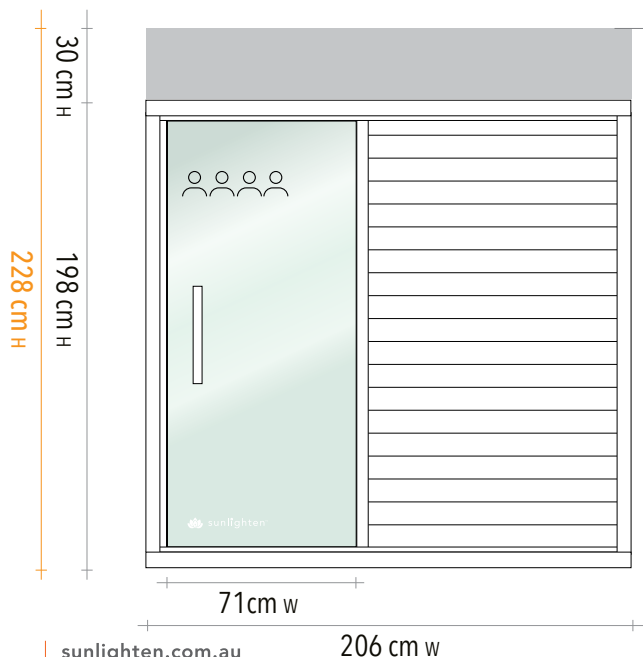

Minimum clear space required at back and both sides of all our Signature saunas: x = 15cm

Minimum clear space required above sauna roof: 30cm.

For long term timber protection and to prevent warping, a timber treatment is applied to the exterior of all cabin saunas during the manufacture process. This may alter the external timber colour slightly.

**PANELS**

Roof panel	206cm W x 143cm H x 7.5cm D
Floor panel	204cm W x 141cm H x 6.5cm D
Front wall	196cm W x 180cm H x 5cm D
Back wall	198cm W x 180cm H x 4.5cm D
Right wall	140cm W x 180cm H x 5.5cm D
Left wall	128cm W x 180cm H x 5.0cm D
Glass door	71cm W x 173cm H x 0.8cm D
Side Glass	72cm W x 176cm H x 0.8cm D
Bench 1	190cm W x 52cm H x 9.3cm D
Bench 2	75cm W x 52cm H x 9.3cm D

**ASSEMBLED**

Exterior	206cm W x 198cm H* x 143cm D
Interior	190cm W x 179cm H x 127cm D
Bench	190cm W x 50cm H x 52cm D

\* 5cm feet included

**FLATPACK DIMENSIONS**

PACK 1	153cm W x 216cm H x 31cm D
PACK 2	151cm W x 192cm H x 20cm D
PACK 2	209cm W x 192cm H x 20cm D