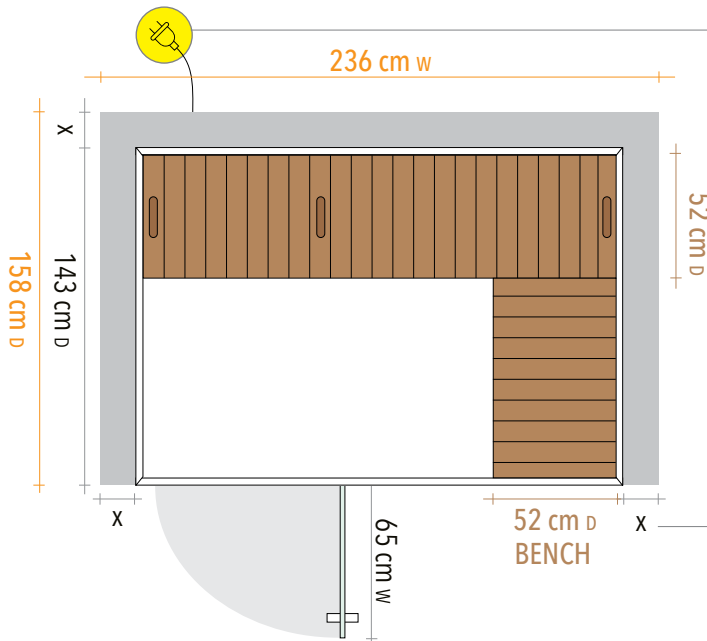

The Signature sauna provides SoloCarbon® heating in a robust cabin design. Simple touchpad controls and entertainment features makes the Signature series a cost-effective and user-friendly sauna that supports your daily wellness routine, pain relief, weight loss or detox program.

KEY FEATURES

- Patented SoloCarbon® heating technology
- Ultra low EMF – negligible electromagnetic field emissions
- Eucalyptus timber is sourced from sustainably managed forests.
- Economical & easy to use (approx. 60c per hour), low maintenance
- Blaupunkt speakers with bluetooth connectivity
- Easy assembly using the Sunlighten patented Magne-seal™ system
- Residential five-year warranty (12 months parts & labour, plus 4 yrs parts & service support)
- Optional Outdoor cover available

POWER REQUIREMENTS 220-240V, 3027 watts. Maximum Amperage 15A. Sunlighten recommends all new installations adhere to AS3000 and a circuit that is RCD protected, along with a readily accessible switch. A 3m cord exists with a 15amp male plug exiting back left of roof.