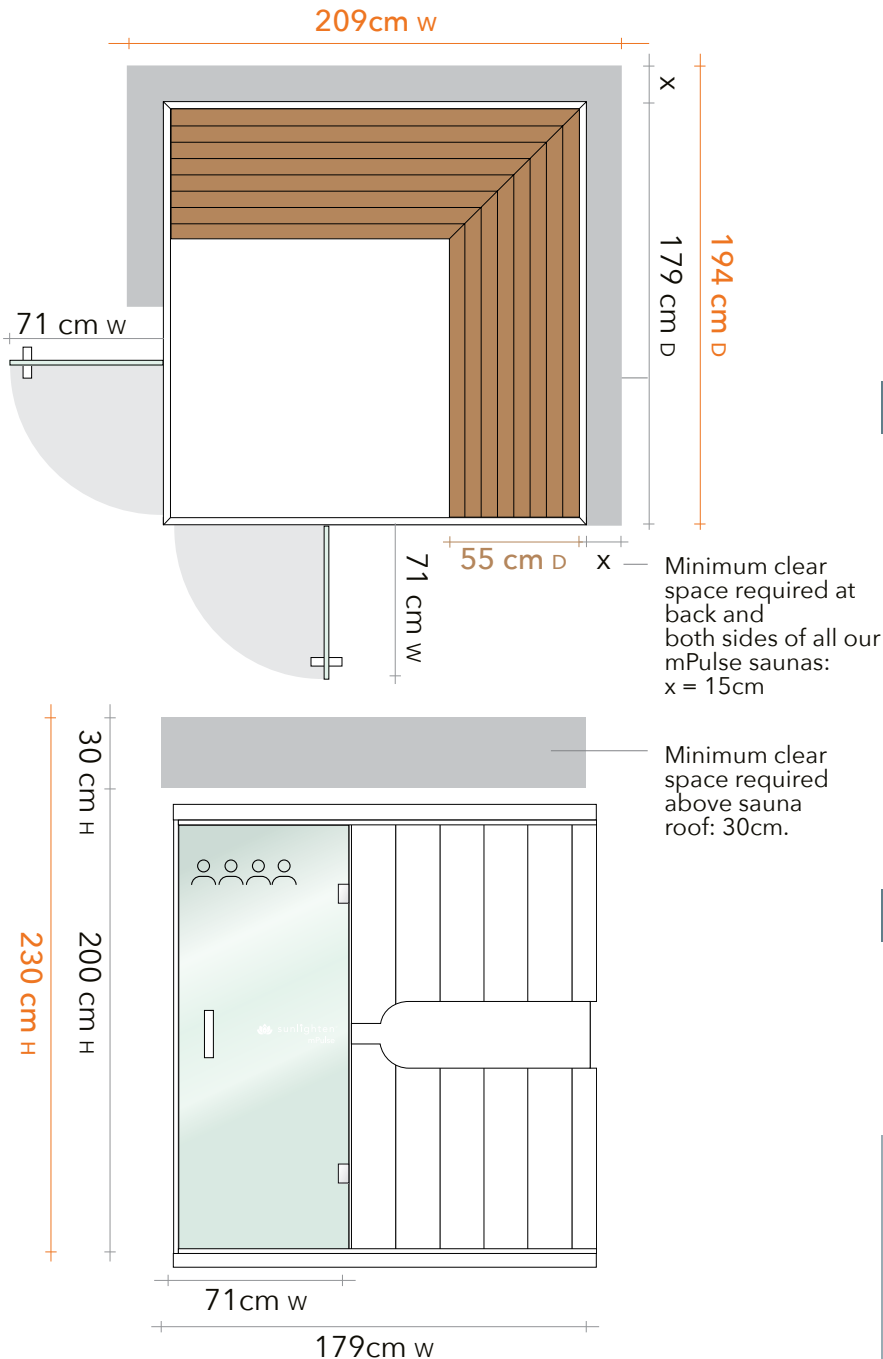

PLEASE NOTE - Dual band Wi-Fi 2.4GHz and 5GHz is required for the mPulse Smart Sauna.

POWER REQUIREMENTS 220-240V, 4775 watts. Maximum Amperage 20A.

Sunlighten recommends all new installations adhere to AS3000 and a dedicated circuit that is RCD protected. Power Cable to be hardwired into an accessible isolation switch. Sauna cable 2.5m long and exists back left of base.

PRE-INSTALLATION CHECKLIST

It is important to ensure there is enough space through the doors and pathways to the sauna's location in your space. Please measure any access doorway or hallway prior to purchase for easy installation.

If your sauna is being installed in a tight space, talk to your sales representative to confirm installation is possible.

In addition, please ensure any electrical works are completed prior to delivery and installation of your Sunlighten sauna. Please locate the power outlet for easy access to turn the sauna on and off at the power source after installation.

PANELS

Roof panel	179cm W x 179cm H x 6.8cm D
Floor panel	179cm W x 179cm H x 6.8cm D
Front wall	176cm W x 183cm H x 7.1cm D
Back wall	174cm W x 183cm H x 7.1cm D
Right wall	176cm W x 183cm H x 7.1cm D
Left wall	173cm W x 183cm H x 7.1cm D
Glass door	71cm W x 175cm H x 0.8cm D
Side glass	71cm W x 175cm H x 0.8cm D
Bench 1	165cm W x 56cm H x 15cm D
Bench 2	164cm W x 56cm H x 15cm D

ASSEMBLED

Exterior	179cm W x 200cm H* x 179cm D
Interior	165cm W x 181cm H x 165cm D
Bench	165cm W x 52cm H x 55cm D

* 5cm feet included

FLATPACK DIMENSIONS

PACK 1 [106kg]	195cm W x 187cm H x 20cm D
PACK 2 [69kg]	195cm W x 193cm H x 19cm D
PACK 3 [53kg]	195cm W x 187cm H x 20cm D
PACK 4 [72kg]	195cm W x 190cm H x 20cm D
PACK 5 [76kg]	195cm W x 195cm H x 17cm D
PACK 6 [102kg]	191cm W x 193cm H x 28cm D

TOTAL WEIGHT: 478KG

Your sauna will be delivered in six flat-packed boxes, and must be stored in a flat, dry area pending installation.