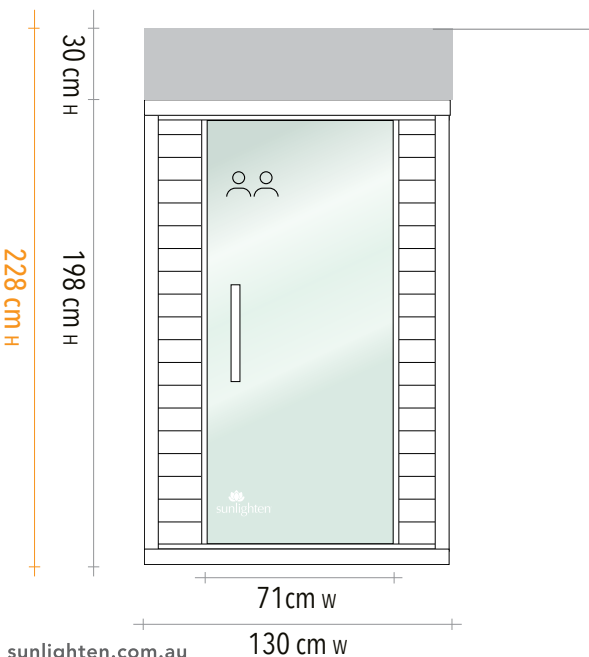

Minimum clear space required at back and both sides of all our Signature saunas: x = 15cm

Minimum clear space required above sauna roof: 30cm.

For long term timber protection and to prevent warping, a timber treatment is applied to the exterior of all cabin saunas during the manufacture process. This may alter the external timber colour slightly.

## PANELS

Roof panel	130cm W x 117cm H x 7.5cm D
Floor panel	128cm W x 115cm H x 6.5cm D
Front wall	117cm W x 180cm H x 5cm D
Back wall	117cm W x 180cm H x 4.5cm D
Right wall	114cm W x 180cm H x 5.5cm D
Left wall	114cm W x 180cm H x 5.5cm D
Glass door	71cm W x 173cm H x 0.8cm D
Side glass	27cm W x 177cm H x 0.8cm D
Bench	115cm W x 52cm H x 12.5cm D

## ASSEMBLED

Exterior	130cm W x 197cm H* x 117cm D
Interior	115cm W x 179cm H x 102cm D
Bench	115cm W x 50cm H x 52cm D

\* 5cm feet included