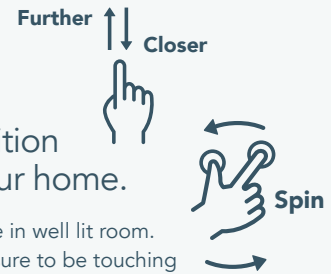

Scan the corresponding QR code to experience our Sauna Visualizer on your mobile phone.

STEP 1

Open camera on your mobile device.*

*Technical requirements:
iOS Version 11 and later
or Android 8 and later.

STEP 2

Scan any QR code below to visualize our saunas in your environment.

STEP 3

Follow the prompt to engage, then position the sauna around your home.

For best results, make sure to be in well lit room.
When positioning sauna, make sure to be touching sauna model.