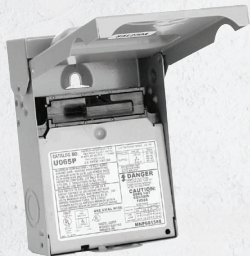

**Non-Fusible
"Pull-Out" Disconnect**
60A, 120/240V, 1PH, NEMA 3R, metallic
MIDU065P