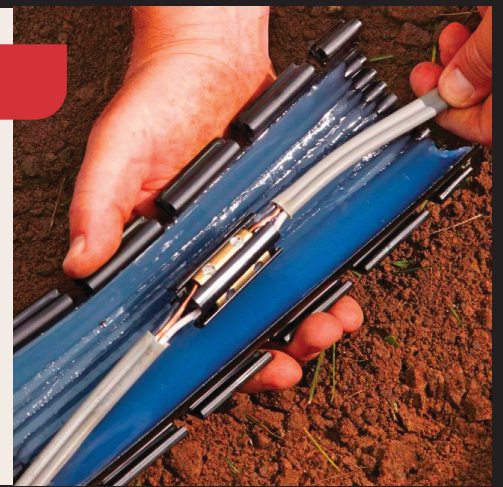

Direct Burial Splice Kit

For 14-8 AWG conductor sizes.

Includes: heat-shrinkable insulating tube filled with adhesive to cover the splice and ensure water and weather tightness.

BLAUFK148DB

Wire Pulling Lubricant Yellow 77