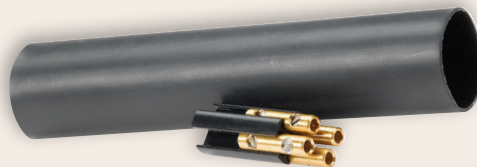

Direct Burial Splice Kit

For 14-8 AWG conductor sizes.

Includes: heat-shrinkable insulating tube filled with adhesive to cover the splice and ensure water and weather tightness.

BLAUFK148DB

Wire Pulling Lubricant Yellow 77