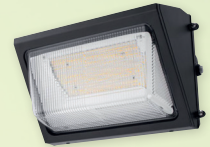

KEENE

by @signify

LED Wall Pack

20W, 120 / 277V, 4 000K, 2 277LM, bronze.

Replaces 70W, HID
KEETW20NWG18BZ

KEENE

by @signify

LED Wall Pack