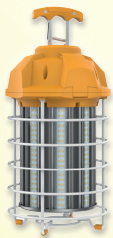

Temporary LED Lighting Fixture

150W, 120V, 17 380LM, 360° beam angle, 20 ft 18/3C cord with plug, eyebolt for suspended mounting included.

STATHBDSC150WCW