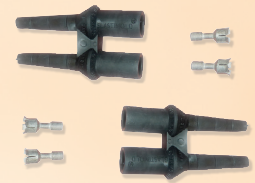

BR40, 12.5W, 1075LM
Replaces 100W incandescent
STABR40125W5CCTSTD

TBM840 Crimping Tool
For copper lug gage from 8AWG to 4/0 AWG.
Metal carrying case included.

THOTBM840

14-Ton Manual Crimping Tool

THOTBM14M