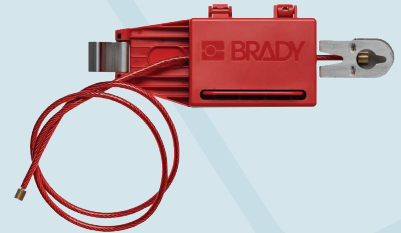

BRADY.

Clamp-On Breaker Lockout

This oversized 480/600V frame fits breaker switches up to 2-1/4" wide and 7/8" thick. Applies in seconds with thumbscrew mechanism, no screwdriver needed.
BRA65329

Panel Door Lockout