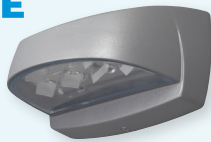

LED High Bay Fixture

120 / 347V, CCT selectable (4000 / 5000K), suspension open hook, 6 ft cord, 0 / 10V dimmable, motion sensor receptacle, polycarbonate lens, selectable lumen output.

14 000 to 21 000LM
CFIHCV1421L8CSTUN3DIM
28 000 to 33 000LM
CFIHCV2833L8CSTUN3DIM

KEENE
par @ignify

LED Wall Pack

30W, 120 / 277V, 4 000K, 3 364LM
Replaces up to 150W, HID

Gray
KEELPW16G38DGY
Bronze
KEELPW16G38BZ

PHILIPS