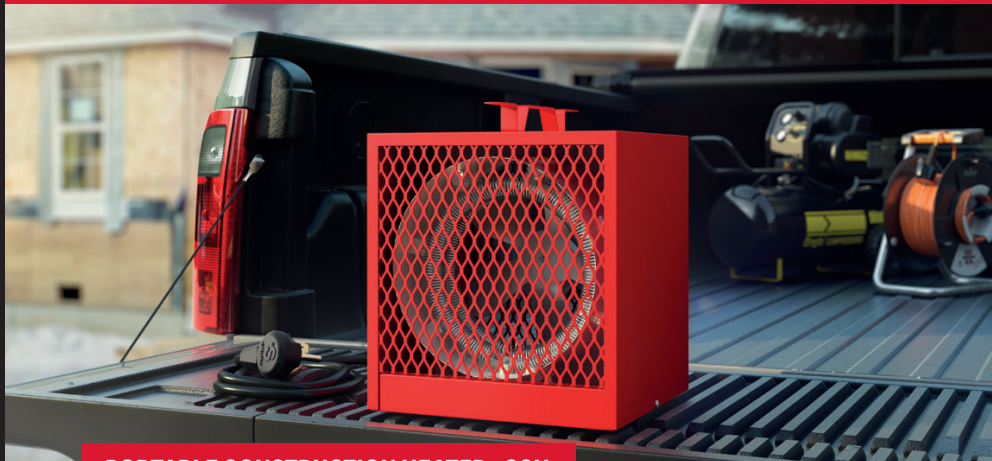

MARRETTE® PRO-BLU™

Get equipped for the jobsite!

Free inside!

Visit our website
for complete details
and rules.

ABB

°STELPRO

PORTABLE CONSTRUCTION HEATER - SCH

- SAFE AND STURDY
- CONVENIENT AND EASY TO TRANSPORT
- COOL TOUCH HOUSING
- ERGONOMIC CARRYING HANDLE FOR EASY CABLE STORAGE
- SEALED AND LIFETIME LUBRICATED MOTOR (SCH4800T)
- VERSATILE: FIXED OR TEMPORARY CONNECTION WITH OPTIONAL BRACKET AVAILABLE