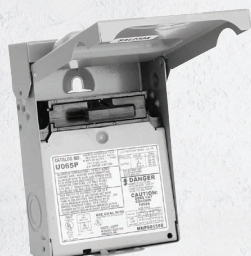

Non-Fusible

"Pull-Out" Disconnect

60A, 120 / 240V, 1PH, NEMA 3R, metallic

MIDU065P