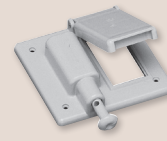

LITSLMT48W

Weatherproof Covers - Double Gang

Toggle switch cover
SCEVSCU202

Double door duplex cover
SCEVSDD202

Double door GFCI cover
SCEVSGG202

Combination switch cover & GFI receptacle
SCEVSRUCU202

F-Series Universal Boxes - Double Gang