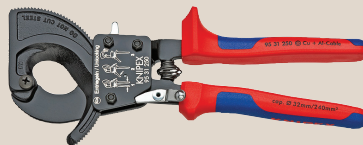

Ratchet Cable Cutter

Black lacquered tool, handles with multi-component grips. Good for cutting copper and aluminium single conductors as well as multiple stranded cables. Little handforce required due to high transmission ratio.

KNI9531250SBA