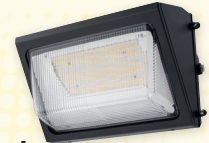

KEENE

by @ignify

LED Wall Pack

20W, 120 / 277V, 2 277LM, 4 000K, bronze

Replaces 70W, HID
KEETW20NWG18BZ

KEENE

by @ignify

LED Wall Pack