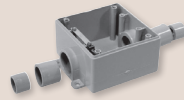

1/2, 3/4 and 1 in
SCEFSU2101520

1/2, 3/4 and 1 in
SCEFSCU2101520