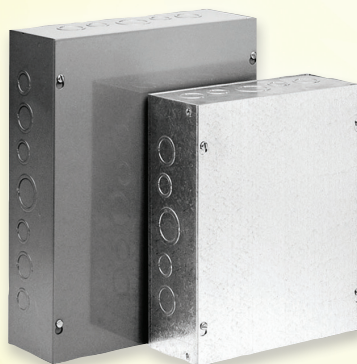

Screw-Cover Pull Box

NEMA 1

6 x 6 x 4 in

HOFASE664

8 x 8 x 4 in

HOFASE884

10 x 10 x 4 in

HOFASE10104

12 x 12 x 4 in

HOFASE12124