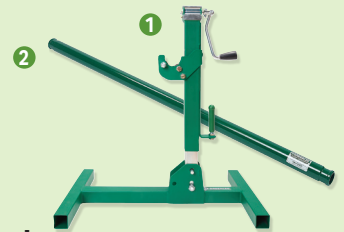

***VALUE OF \$39**

GET A FREE BEARING-ASSISTED OPEN POCKET KNIFE 44213*

Compact Ratchet Cable Cutter
Cutting range: aluminum 750MCM, communication cables 1-1/8", copper 500MCM. Simple one-handed operation, compact for working in tight spaces.
GRE759

Storage Rack for Conduit and Pipes
7 individual bins allow you to sort by size and type. Heavy duty 6" casters included.
GRE668

Reel Stand (# GRERXM 1)
Sidewind crank decreases muscle efforts to the wrist, hand and forearm. Interchangeable left and right usage. Requires 2 reel stands and 1 spindle for complete set up.
2 Spindle 62 in - 6 000 lb (2 722 kg) # GRE647
2 Spindle 76 in - 5 000 lb (2 268 kg) # GRE684