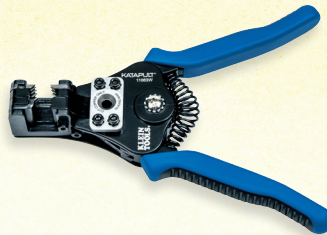

Katapult® Wire Stripper / Cutter®
Cuts and strips 8-22 AWG wire with ease.
KLE11063W