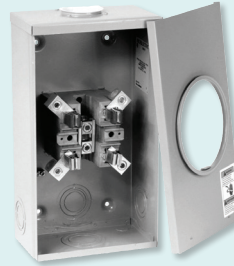

Iberville®

1x Duct Seal Compound
DUCT1

IPEX
by ollaxis

2x PVC Terminal Adapter
TA35

MICROELECTRIC

1x 200MH Mast Kit
NS # LUM2MH
NB # KIT200NBMH

1x Entrance Mast
2-1/2 in x 12 ft
MM12

1x 4 Jaw Meter Socket
NS # BQ2V
NB # BQ2VGN