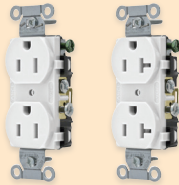

Duplex Receptacle
15A, white
HUBCR15WHI
20A, white
HUBCR20WHI