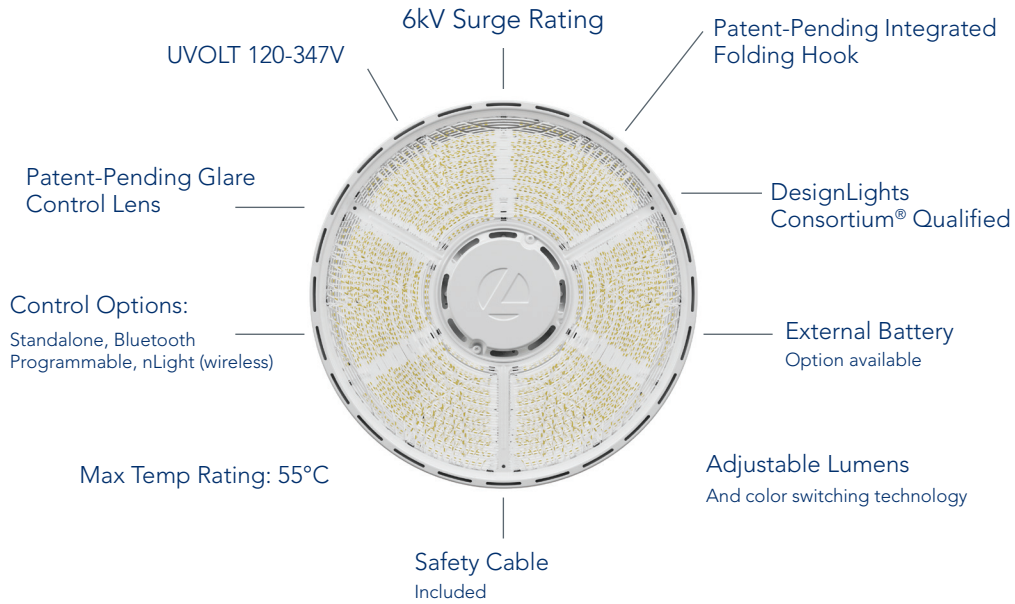

Compact Pro™ LED Round Bay

Designed and Optimized for the Contractor

The Compact Pro™ Round High Bay by Lithonia Lighting® is the newest innovation in the Compact Pro™ Family. The CPRB features two patent-pending elements; the tri-radial glare-control lens creates an even, brilliant light ideal for most lighting needs and the integrated folding hook provides simple and secure installation. And with a lightweight, compact, and simple design, the CPRB requires only one person to install, cutting down on labor costs and helping protect your budget.

Simply Switchable

Featuring Adjustable Lumens and Switchable Color Temperature, the CPRB creates a comfortable and customized environment for your space.

Quick Facts

- 13" 12/15/18L, 5lb
- 15" 21/24/27L, 6.1lb
- Black and White color options

Compact Pro™ LED Round Bay

Endless Applications to get the job done easier and faster

Mounting Options

Patent-pending Folding Hook

Pendant Stem

Surface Mount Bracket

Loop

Controls Enabled by nLight® AIR