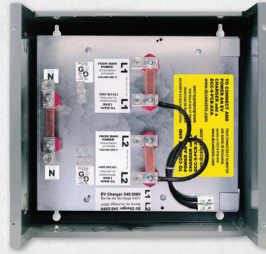

Charge Controller
Electric vehicle energy management system for multi-dwelling installations.
 # RVEDCC9BOX