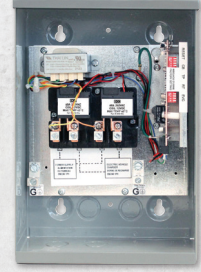

Charge Controller
For residence at 240V, 200A.
 # RVEDCC12

LEVITON®

New EV series

- For use with any SAE J1772™ compatible electric vehicle
- Cable design prevents cord from freezing and cracking
- For indoor and outdoor use with a thermoplastic, waterresistant enclosure rated NEMA Type 3R