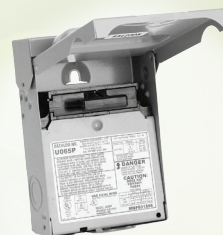

Disconnect Switch

60A, 120 / 240V, 1PH, NEMA 3R, metallic

Non-fusible, "pull-out" disconnect
MIDU065P