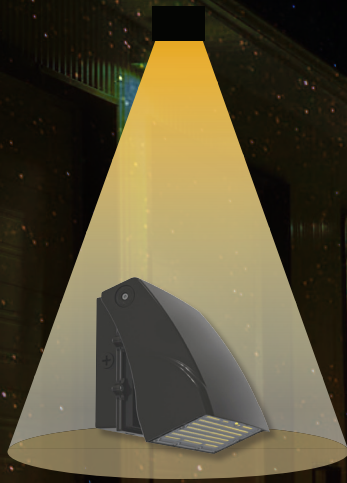

Fixtures with amber colored lighting to reduce light pollution

LED Adjustable Wall Pack

50 / 60 / 80W, 120 / 347V, 2,200K, 9 783LM (maximum), polycarbonate lens, photocell included, bronze finish aluminium molded housing.
Replaces up to 250W, HID

RABAWL2SLED80A50H22KBRPC