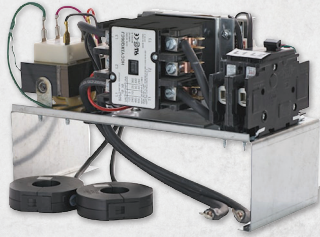

rve

Energy Management System
Fits inside the DCC-9-BOX and connects an EV charger to the main feeder of a panel without affecting the load calculation. 40A breaker included.
 # RVEDCC9PCB40A