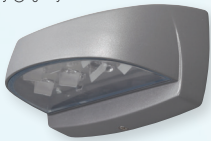

KEENE
by @signify

LED Ceiling Mount Fixture

120 / 347V, 3 000 / 4 000 / 5 000K, die cast aluminum housing, polycarbonate lens, textured bronze finish.

28 / 40 / 60W, 3 870 to 9 130LM
KEEGCR60SCTG1SM510BZ
70 / 80 / 90W, 9 000 to 13 310LM
KEEGCR90SCTG1SM510BZ

PHILIPS

Linear LED Tube

4 ft - 10W, 100 / 277 / 347V, 1 600LM, dimmable, frosted glass

Replaces 32W, fluorescent
4 000K # PHI10T8CORE48840IF16GDIM
5 000K # PHI10T8CORE48850IF16GDIM

PHILIPS

Linear LED Tube

4 ft - 24W, 120 / 277 / 347V, made of polycarbonate
Replaces 54W, fluorescent

3 500K, 3 300LM # PHI24T5LEDHO483500IF
4 000K, 3 500LM # PHI24T5LEDHO484000IF
5 000K, 3 500LM # PHI24T5LEDHO485000IF

KEENE
by @signify

LED Wall Pack

30W, 120 / 277V, 4 000K, 3 364LM
Replaces up to 150W, HID

Gray # KEELPW16G38DGY
Bronze # KEELPW16G38BZ

Day-Brite
CFI
by @signify

for damp location

LED Strip Fixture

120 / 347V, 3 500 / 4 000 / 5 000K, dimmable 0 / 10V, frosted acrylic lens, metal housing paint white, safety cable between lens and fixture housing.

4 ft - 2 448LM
CFISDS42448L8CSTUN3DIM
8 ft - 4 998LM
CFISDS84998L8CSTUN3DIM

Day-Brite
CFI
by @signify

LED High Bay Fixture

120 / 347V, 4000 / 5000K, suspension open hook, 6 ft cord, 0 / 10V dimmable, motion sensor receptacle, polycarbonate lens, selectable lumen output.

14 000 to 21 000LM
CFIHCV1421L8CSTUN3DIM
28 000 to 33 000LM
CFIHCV2833L8CSTUN3DIM

STANPRO

LED Wall Pack

20W, 120 / 277V, 4 000K (2 522LM) / 4 500K (2 926LM) / 5 000K (2 637LM), frosted polycarbonate lens, photocell included, bronze finish.

Replaces up to 70W, HID
STAWCILS2W3CBR

LED Wraparound Surface Fixture

120 / 277V, 4 000K, frosted polycarbonate lens.

2 pi - 27W, 2 695LM, replaces 1 x 32W, T8
Interconnectable up to 15 units
STAL2WMG241G2
4 pi - 47W, 5 043LM, replaces 2 X 32W, T8
Interconnectable up to 8 units
STAL2WMG481