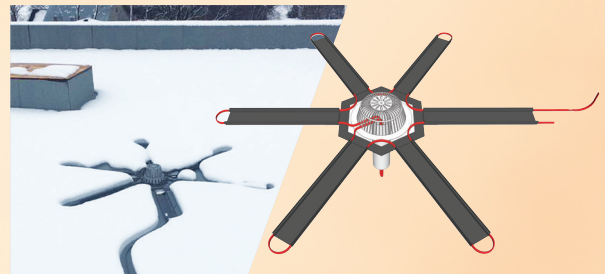

RIM-DT Ice Melting System for Roof Drains

Includes cable, connection kit and channel panel.

- 120V # RAYF6205AL231
- 208 / 240V # RAYF6205AL232