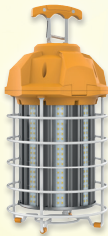

12 in - 5W, 360LM
LUMLUUCFL12IN120V5W3KFR
24 in - 10W, 730LM
LUMLUUCFL24IN120V10W3KFR
36 in - 15W, 1 050LM
LUMLUUCFL36IN120V15W3KFR

Temporary LED Lighting Fixture

150W, 120V, 17 380LM, 360° beam angle, 20 ft 18/3C cord with plug, eyebolt for suspended mounting included.