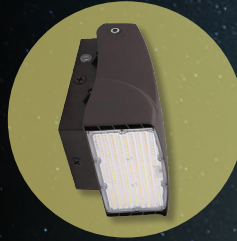

LED Round Bollard

5.3 in diameter x 36 in height - 25W, 120 / 277V, 2 625LM, 2 700K, type V 360° distribution, die cast aluminium base and head, extruded aluminium post, bronze finish.

RABSMT6H36LED24B27KT5BRZ