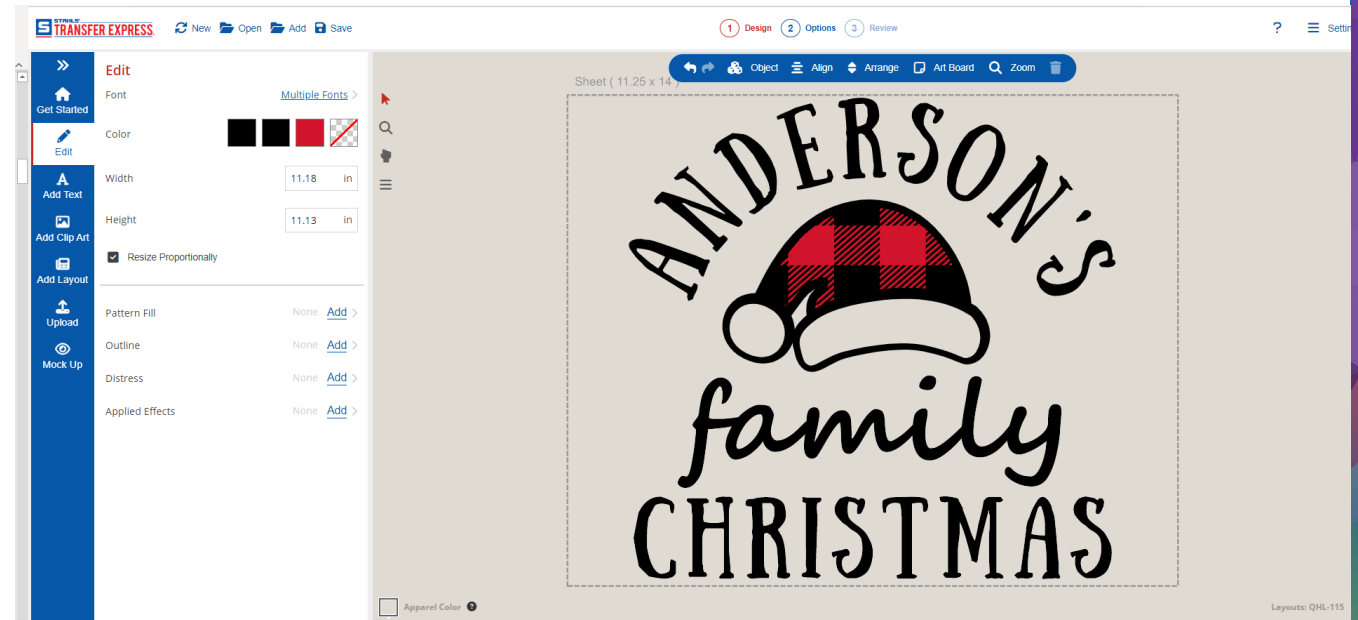

POPULAR HOLIDAY DESIGN TRENDS

Meet Easy View, your online designer, loaded with:

- Christmas layouts
- Full color art
- Stock clip art

TOP 5 DESIGN TRENDS

Buffalo Plaid

This is a pattern in the designer that can be added to any text and/or clip art