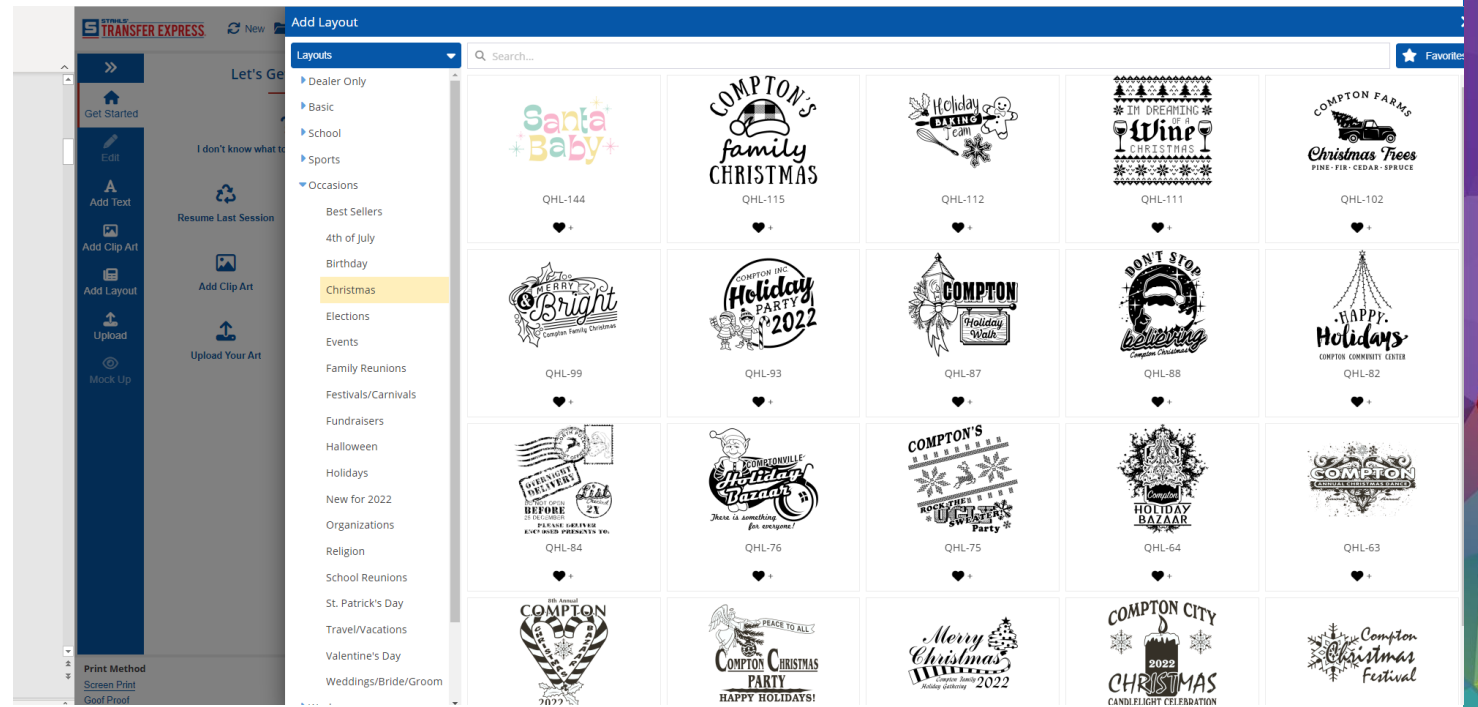

POPULAR HOLIDAY DESIGN TRENDS

Meet Easy View, your online designer, loaded with:

- Christmas layouts
- Full color art
- Stock clip art

TOP 5 DESIGN TRENDS

Buffalo Plaid

This is a pattern in the designer that can be added to any text and/or clip art