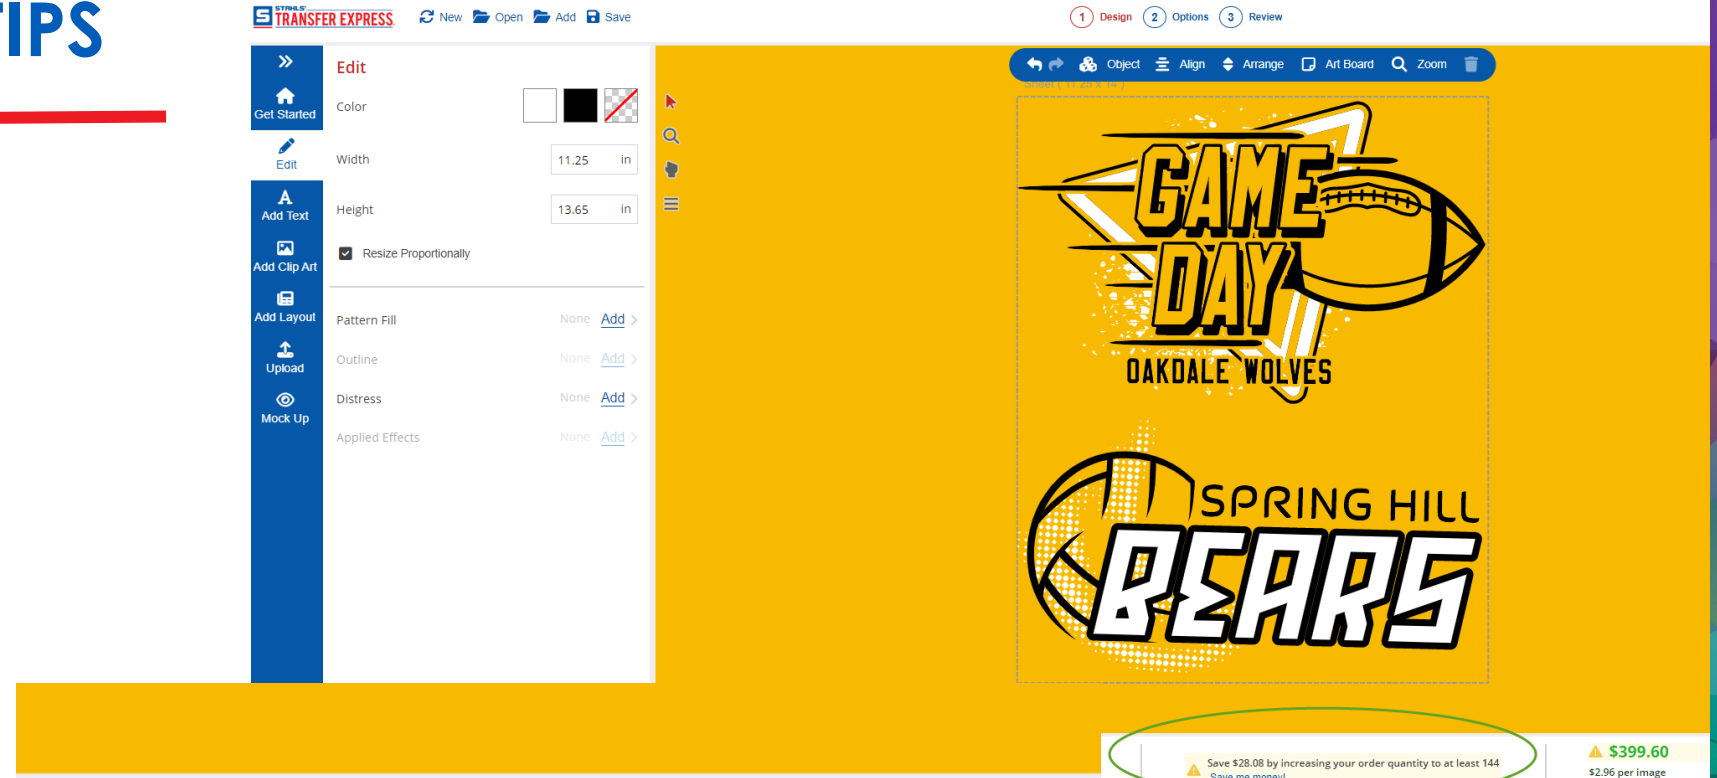

# COST SAVING TIPS

Price Breaks

Follow Easy View Prompts

135=\$399.60

144=\$371.52

9 more for \$28.08 less!

 Save \$28.08 by increasing your order quantity to at least 144  
Save me money!