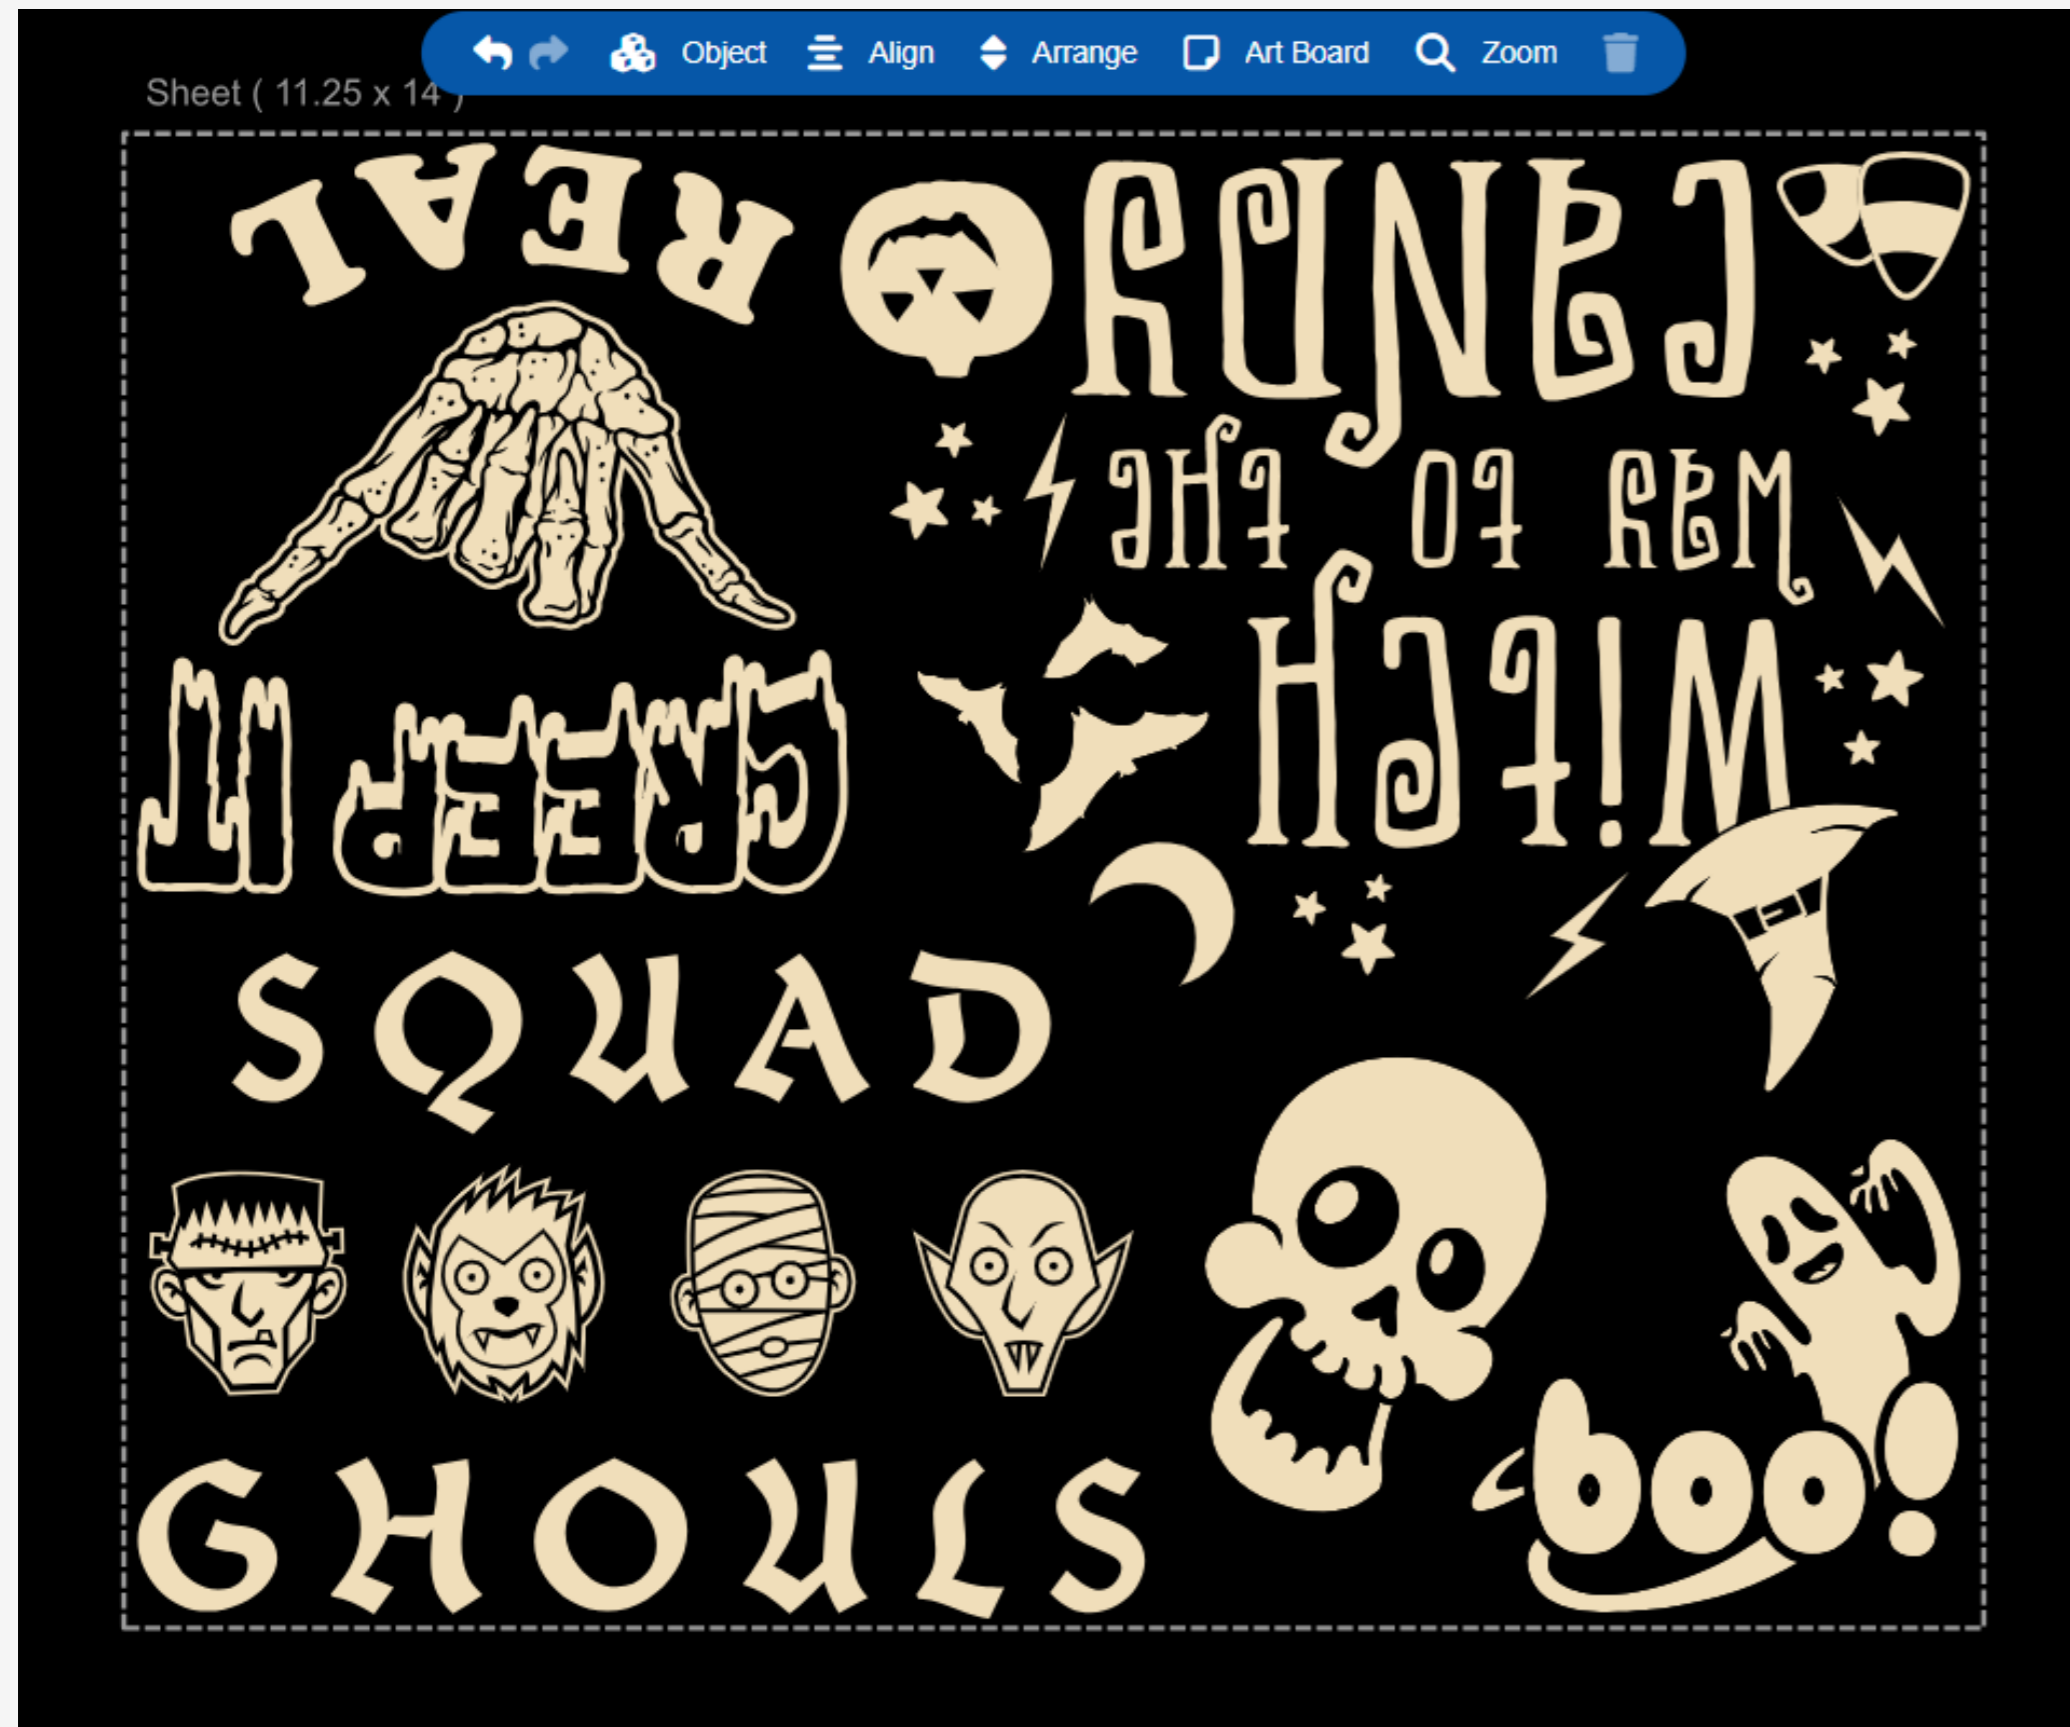

# To Gang or Not to Gang

---

QMU-65

Gang sheet - a sheet with multiple designs on each sheet. It can be the same design or different designs.

Dotted Lines - on artboard to show you the area. Fill up the space allowing about .5 inch between images to cut them apart.