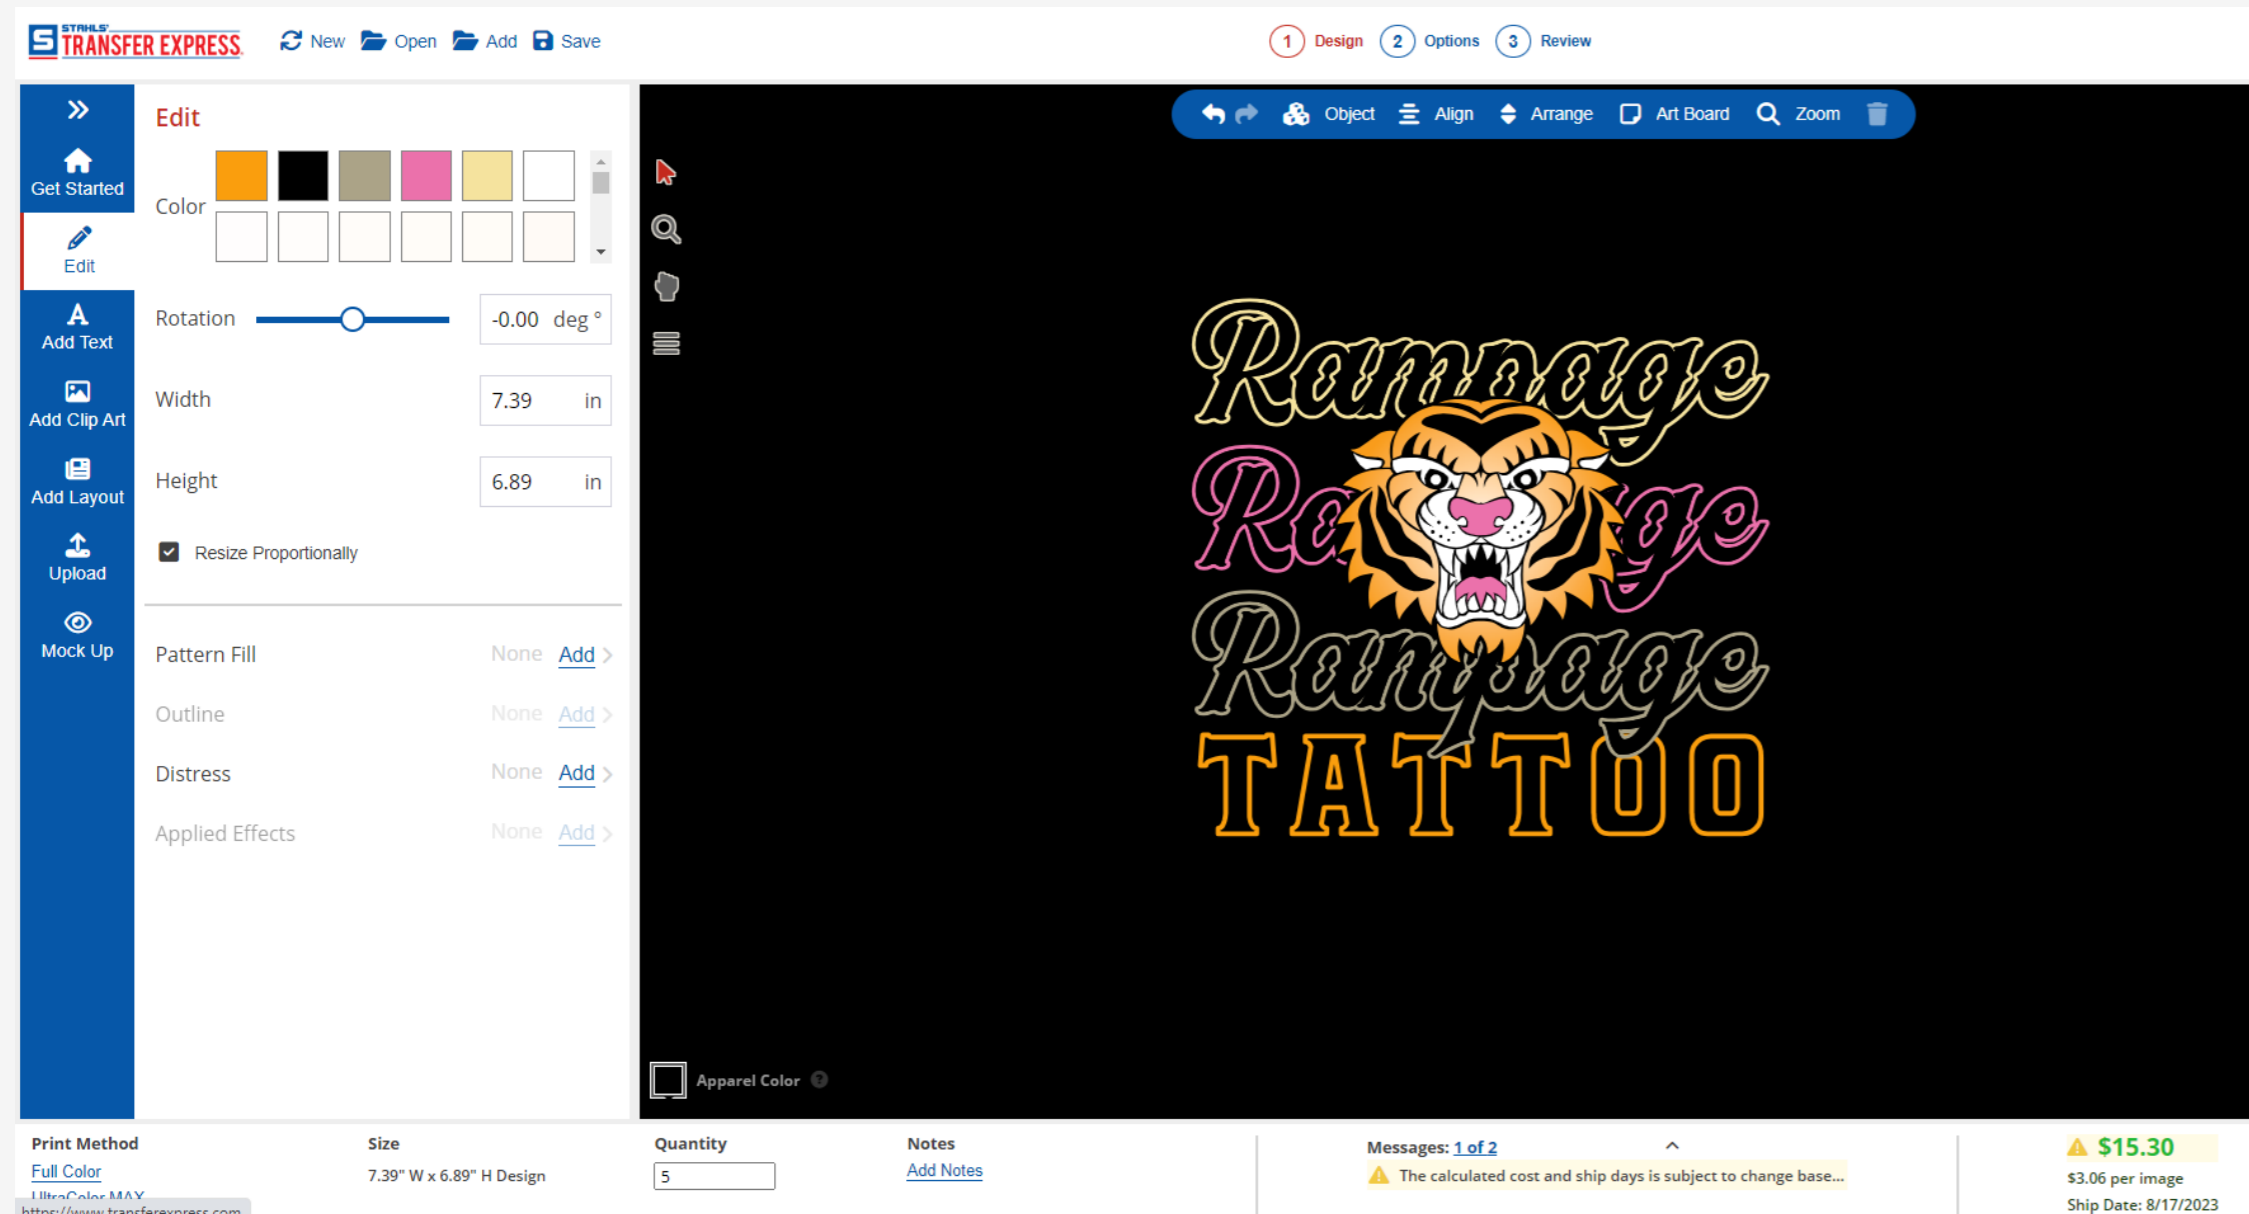

To Gang or Not to Gang

UltraColor Max

- Square inch pricing
- If you gang you are paying for the space between the images
- It is better NOT to gang
- No dotted line appears on screen