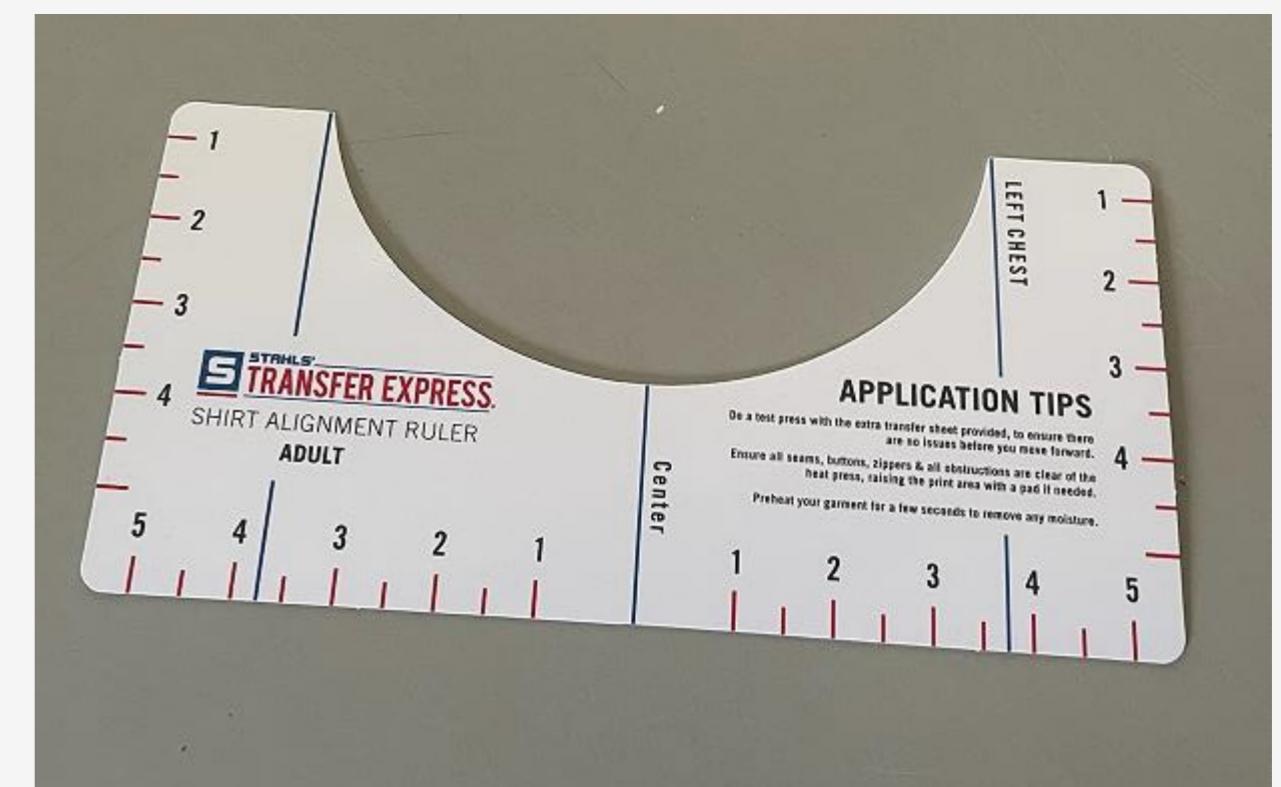

Application Tips

1. ***1. Raise the print area using a mouse pad, smaller platen or silicone pad***
2. ***2. Use a placement ruler***