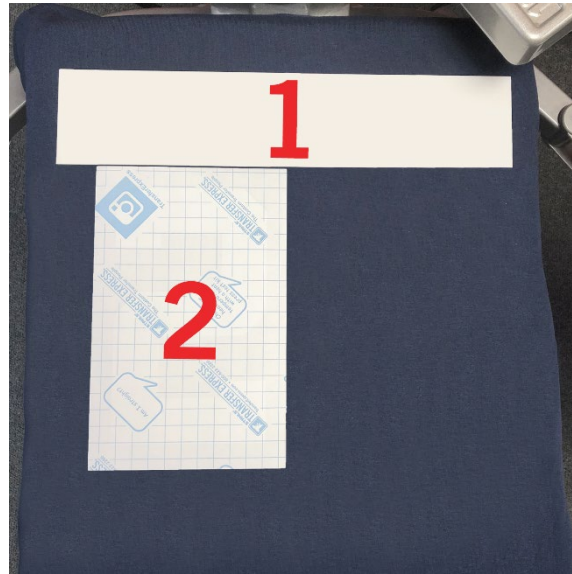

Adding Names and Numbers

Perfect Pairing Alignment

Just touch the edges, press and peel