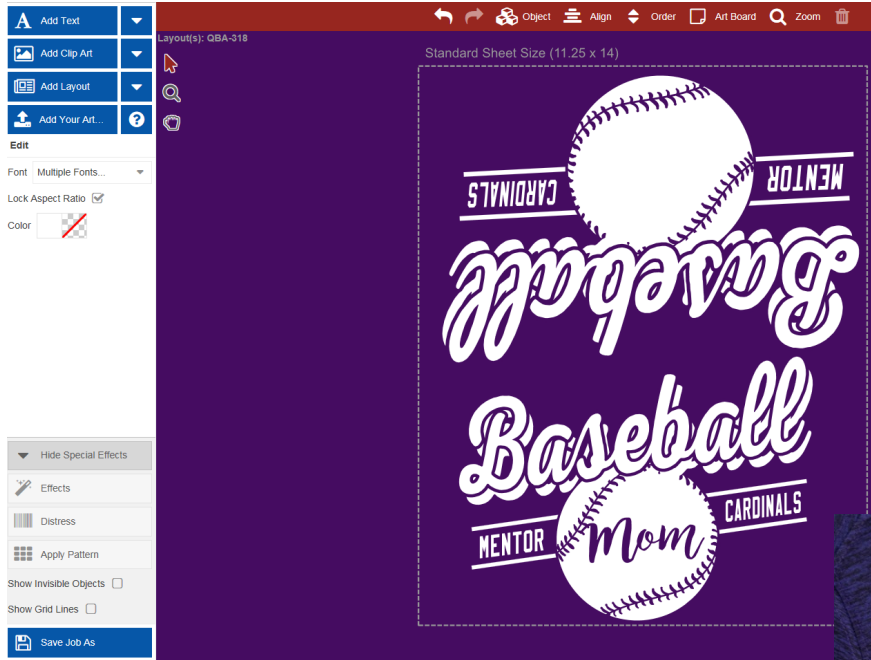

2 League Logos

2 Caps

4 Extra Logos – (yolk, pants, etc.)

QAL-604

Cost Saving Tips

One Order
6 Teams!

League Layout QSP-3

Cost Saving Tips