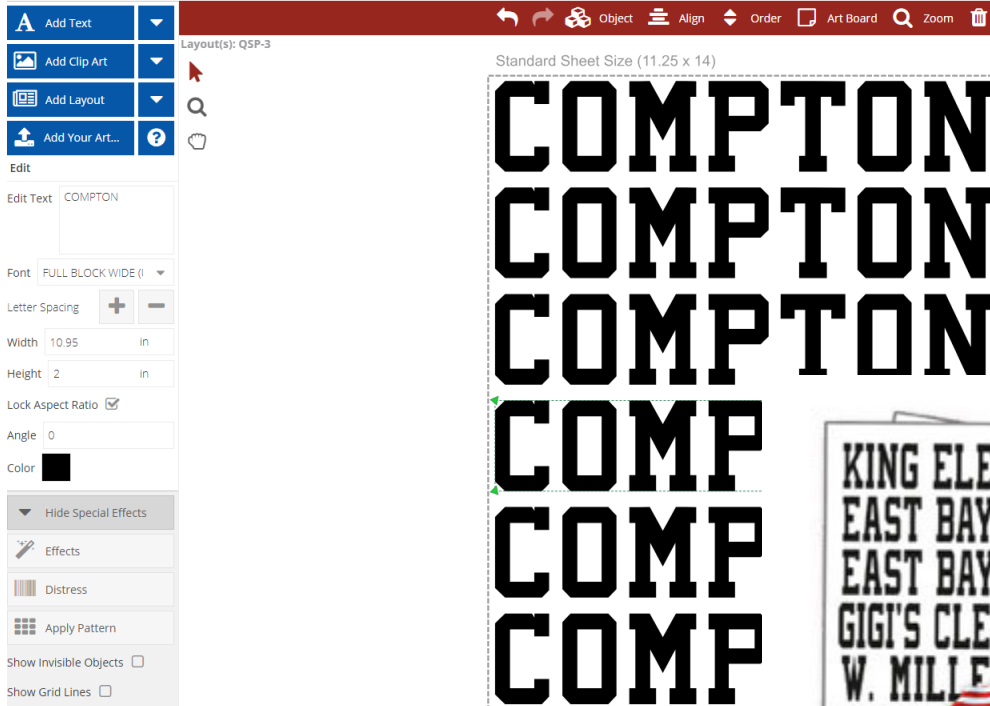

2 League Logos

2 Caps

4 Extra Logos – (yolk, pants, etc.)

QAL-604

Cost Saving Tips

One Order
6 Teams!

League Layout QSP-3

Cost Saving Tips