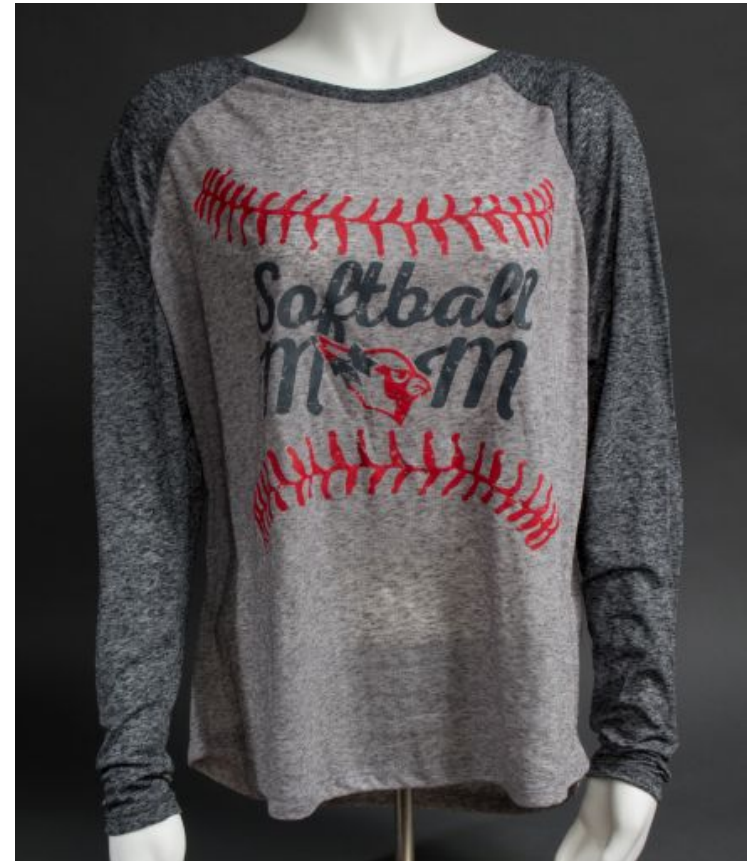

Clipart	Desc
X19B-171	Outlined Square
X2B-26	Cardinal Head
X17B-573	Play Button
X15A-262	Bow SoftBall
X15A-1	Baseball
X19A-999	Crackled Distress