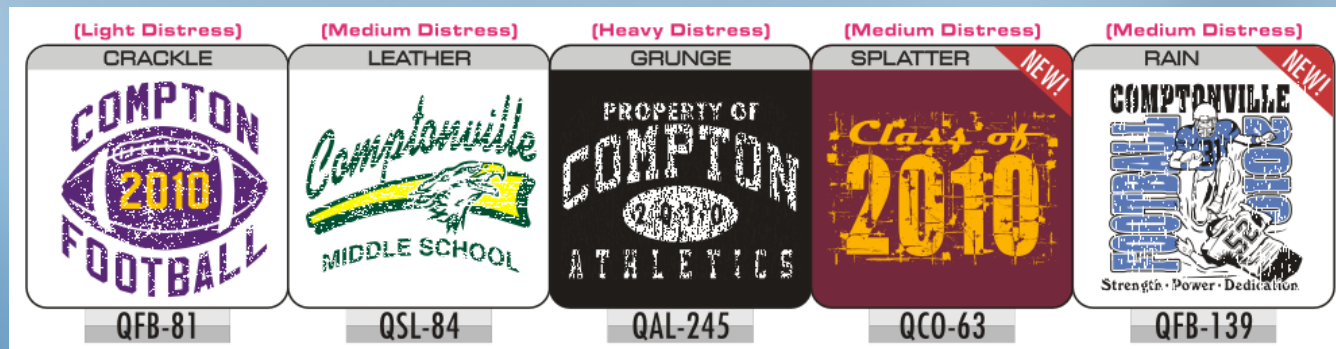

Distressed Designs

- Any layout can be distressed. However it works best with larger, bold designs
- Creates a worn, vintage look.
- How to order: just let us know which distressed look you'd like to add to your design

Distress Clip Art Numbers	
Crackle	- X19A-999
Leather	- X19A-998
Grunge	- X19A-997
Splatter	- X19A-996
Rain	- X19A-995