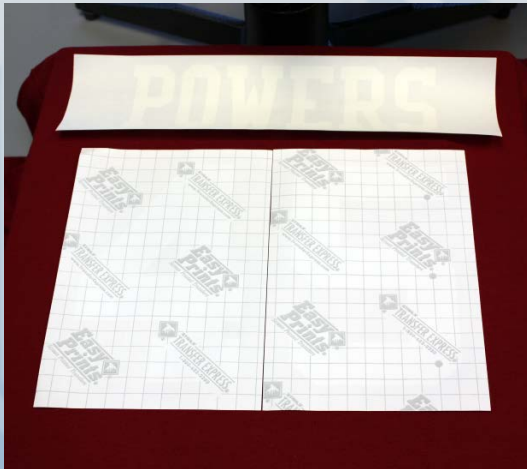

How to Apply

- Align shirt on platen
- Place names approximately 4 fingers down from neck.
- Make sure to not cover neck seam on opposite side.
- Place numbers directly under name with paper touching. They will be perfectly aligned.
- Numbers should be lined up at the bottom if the size of the transfer papers are different.