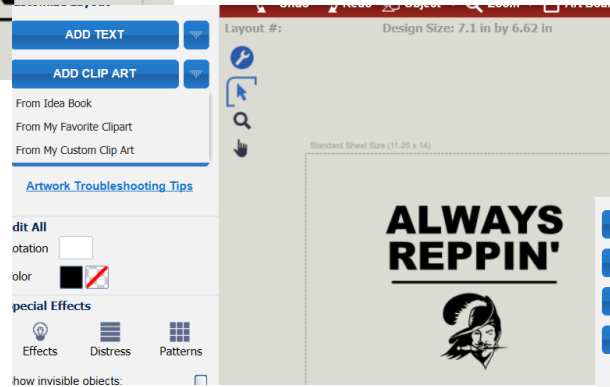

Create Art in 3 steps

Layout QRN-168

Change Text
and/or clip art

Change ink and shirt color

Create Your Own Design From Scratch

Add Text,
Change Font

Add Clip Art
(mascot) and
a line

Add Color!