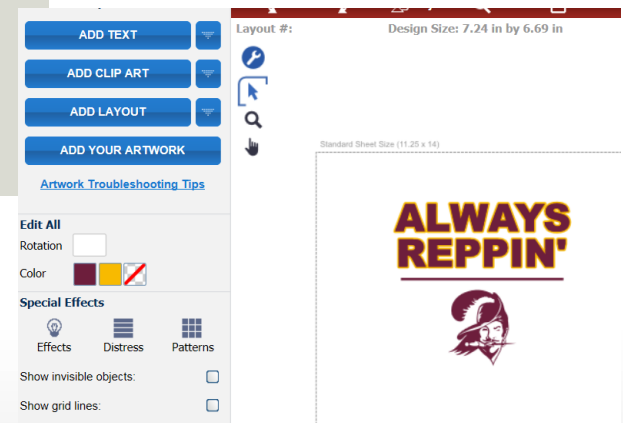

Create Art in 3 steps

Layout QRN-168

Change Text
and/or clip art

Change ink and shirt color

Create Your Own Design From Scratch

Add Text,
Change Font

Add Clip Art
(mascot) and
a line

Add Color!