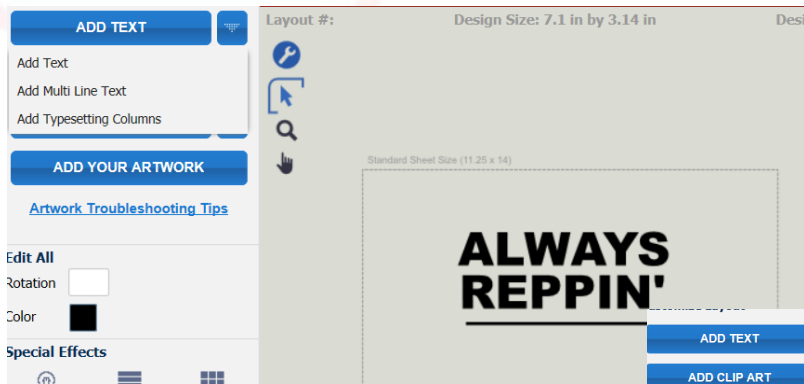

Create Art in 3 steps

Layout QRN-168

Change Text
and/or clip art

Change ink and shirt color

Create Your Own Design From Scratch

Add Text,
Change Font

Add Clip Art
(mascot) and
a line

Add Color!