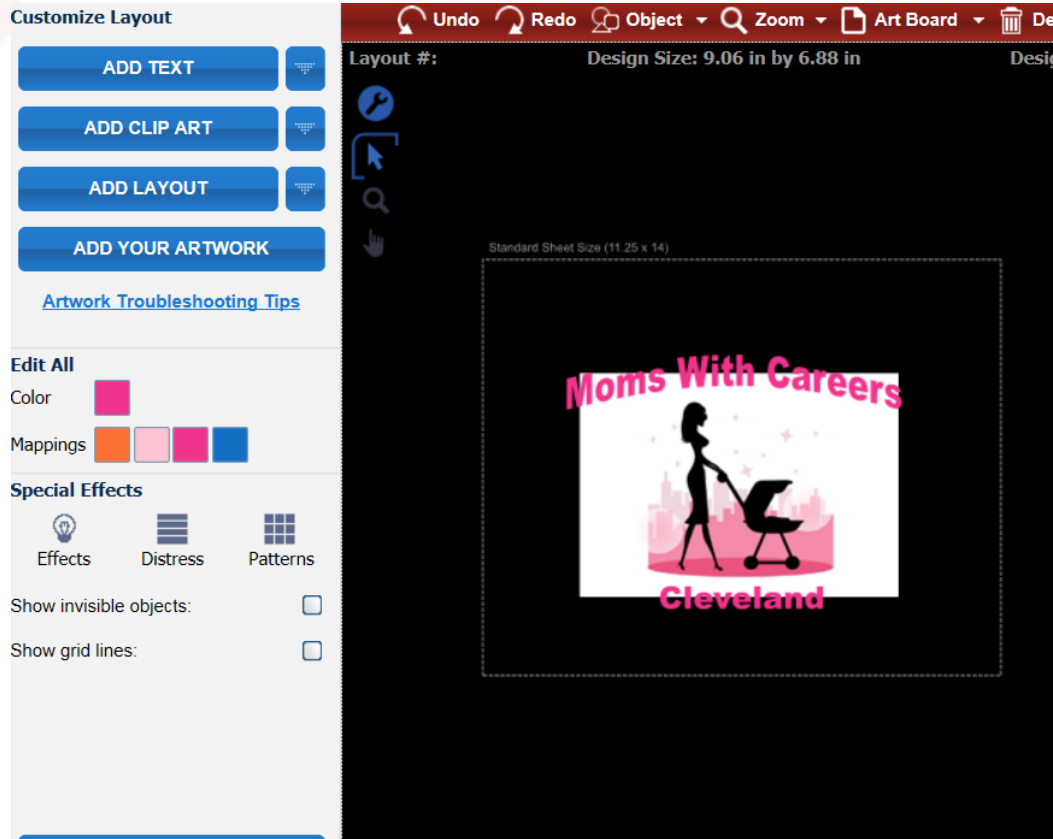

New! Add Your Own Artwork

Add text and effects such as an arch