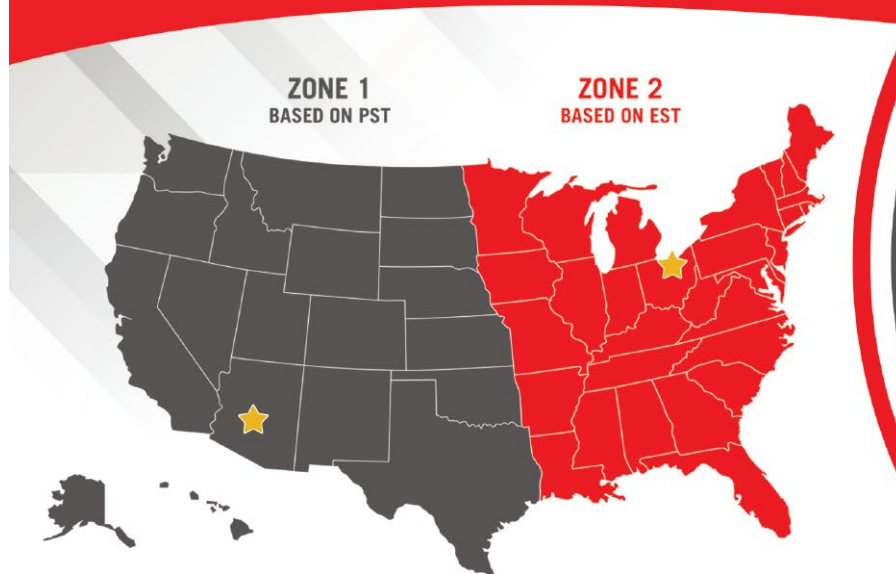

Faster Service in 2019!

ORDER BY 11AM PST FOR
SAME DAY SHIPPING!
on 1 color Easy Prints®

STAHL'S
TRANSFER EXPRESS

The Custom Transfer People