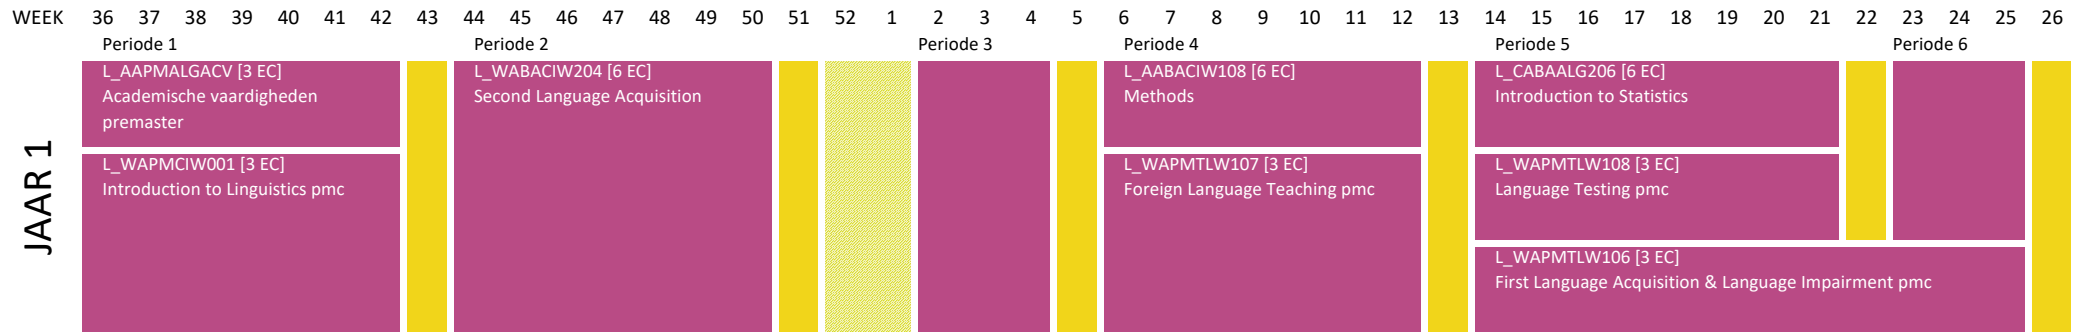

GENERAL REQUIRED MODULE
 EXAM WEEK
 HOLIDAYS
 Additional: No education in week 18

We reserve the right to make changes to this annual plan

ANNUAL PLAN PREMASTER LINGUISTICS, TRAJECT TEXT MINING 2023-2024

The Admission Committee of the Faculty of Humanities will decide on the exact combination of courses for each student individually

GENERAL REQUIRED MODULE
 EXAM WEEK
 HOLIDAYS
 Additional: No education in week 18

We reserve the right to make changes to this annual plan

JAARSCHEMA PREMASTER TAALWETENSCHAPPEN, TRAJECT TOEGEPASTE TAALWETENSCHAP - NT2 2023-2024

Het premasterprogramma wordt vastgesteld op individueel niveau door de toelatingscommissie van de Faculteit der Geesteswetenschappen