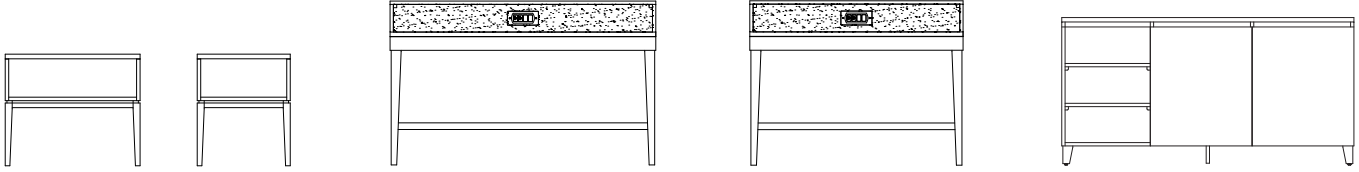

Country Inn & Suites

Preferred Supplier

Nightstand
3176A04A16
29 x 20 x 24
#254

Nightstand
3176A04B16
20 x 20 x 24
#253

Desk
3176A05A19
60 x 26 x 37
#256.2

Desk
3176A05B19
48 x 26 x 37
#255.2

Minibar Cabinet
3176A23C16
66 x 26 x 32 1/2
#R-257

Queen/Queen Headboard
3176A11A18
168 x 3 3/4 x 60
#252.1

King Headboard
3176A12A18
124 x 3 3/4 x 60
#251.1

Queen Headboard
3176A11B24L - *Left*
76 x 3 3/4 x 60
#252.2L

Queen/Queen Headboard
3176A11B24R - *Right*
76 x 3 3/4 x 60
#252.2R

Side Table
3176A16A15
24 x 24 x 20
#259

'C' Table
(metal base)
3176A16B22
20 x 16 x 25
#260

Vanity
3176A21A17
59 3/4 x 24 x 30
#265.1

Vanity
3176A21B17
48 x 24 x 30
#265.2

ACC Vanity (left shown)
3176A21C17L/R
59 3/4 x 24 x 34
#266.2L / #266.1R