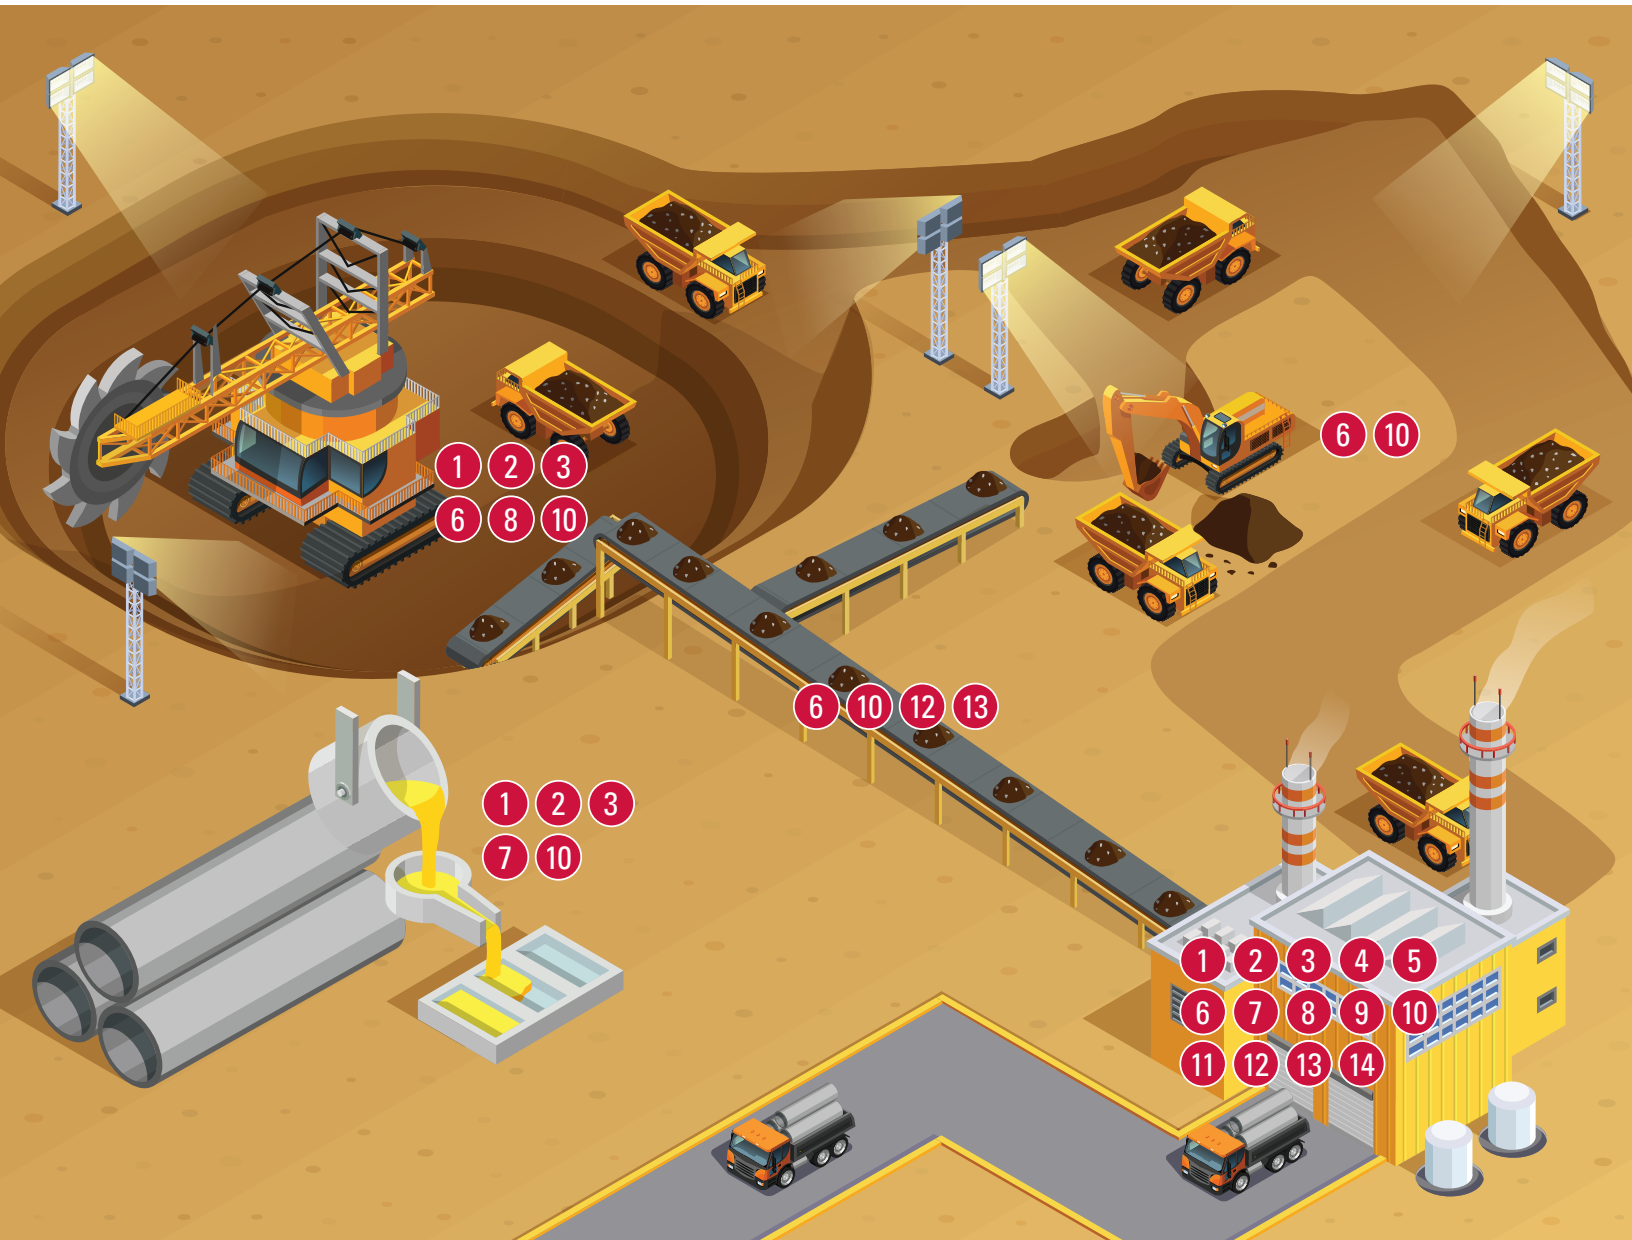

CRC MINING SOLUTIONS

Mining equipment operates in the harshest of environments, above and below ground. Proper and timely maintenance is crucial to minimizing downtime and maximizing profit. CRC MRO chemical products service the Mining industry in 4 major areas of operation: Material Handling, Equipment Maintenance, Fleet Maintenance & Worker Personal Care. In addition to our broad range of products, CRC offers value-added programs, such as our Risk Reduction Partnership Plan™ (R2P2)™, as well as virtual or onsite Safety Shorts Training to help facilitate compliance with site safety requirements.

Solutions to Keep You Moving™

• 800-268-7138 • crc-canada.ca

CRC MINING SOLUTIONS

DEGREASERS / CLEANERS

AREA#	DESCRIPTION	CRC#	PRODUCT DESCRIPTION	APPLICATION AREAS
7 	Heavy Duty Degreaser	73095	A versatile cleaner/degreaser that is extremely effective in most heavy duty applications. It aggressively dissolves grease, oil and sludge for more efficient operation of mechanical equipment.	Air tools, mechanical brakes, clutches, chains, wire ropes, motors, dies, molds, parts, bearings, generators & compressors.
8 	Super Citrus™ Degreaser	73170	Removes grease, oil and lubricants with no water wash-off. Evaporates quickly and leaves no residue. Pleasant citrus scent.	Air tools, mechanical brakes, clutches, chains, wire ropes, motors, dies, molds, parts, bearings, generators & compressors.