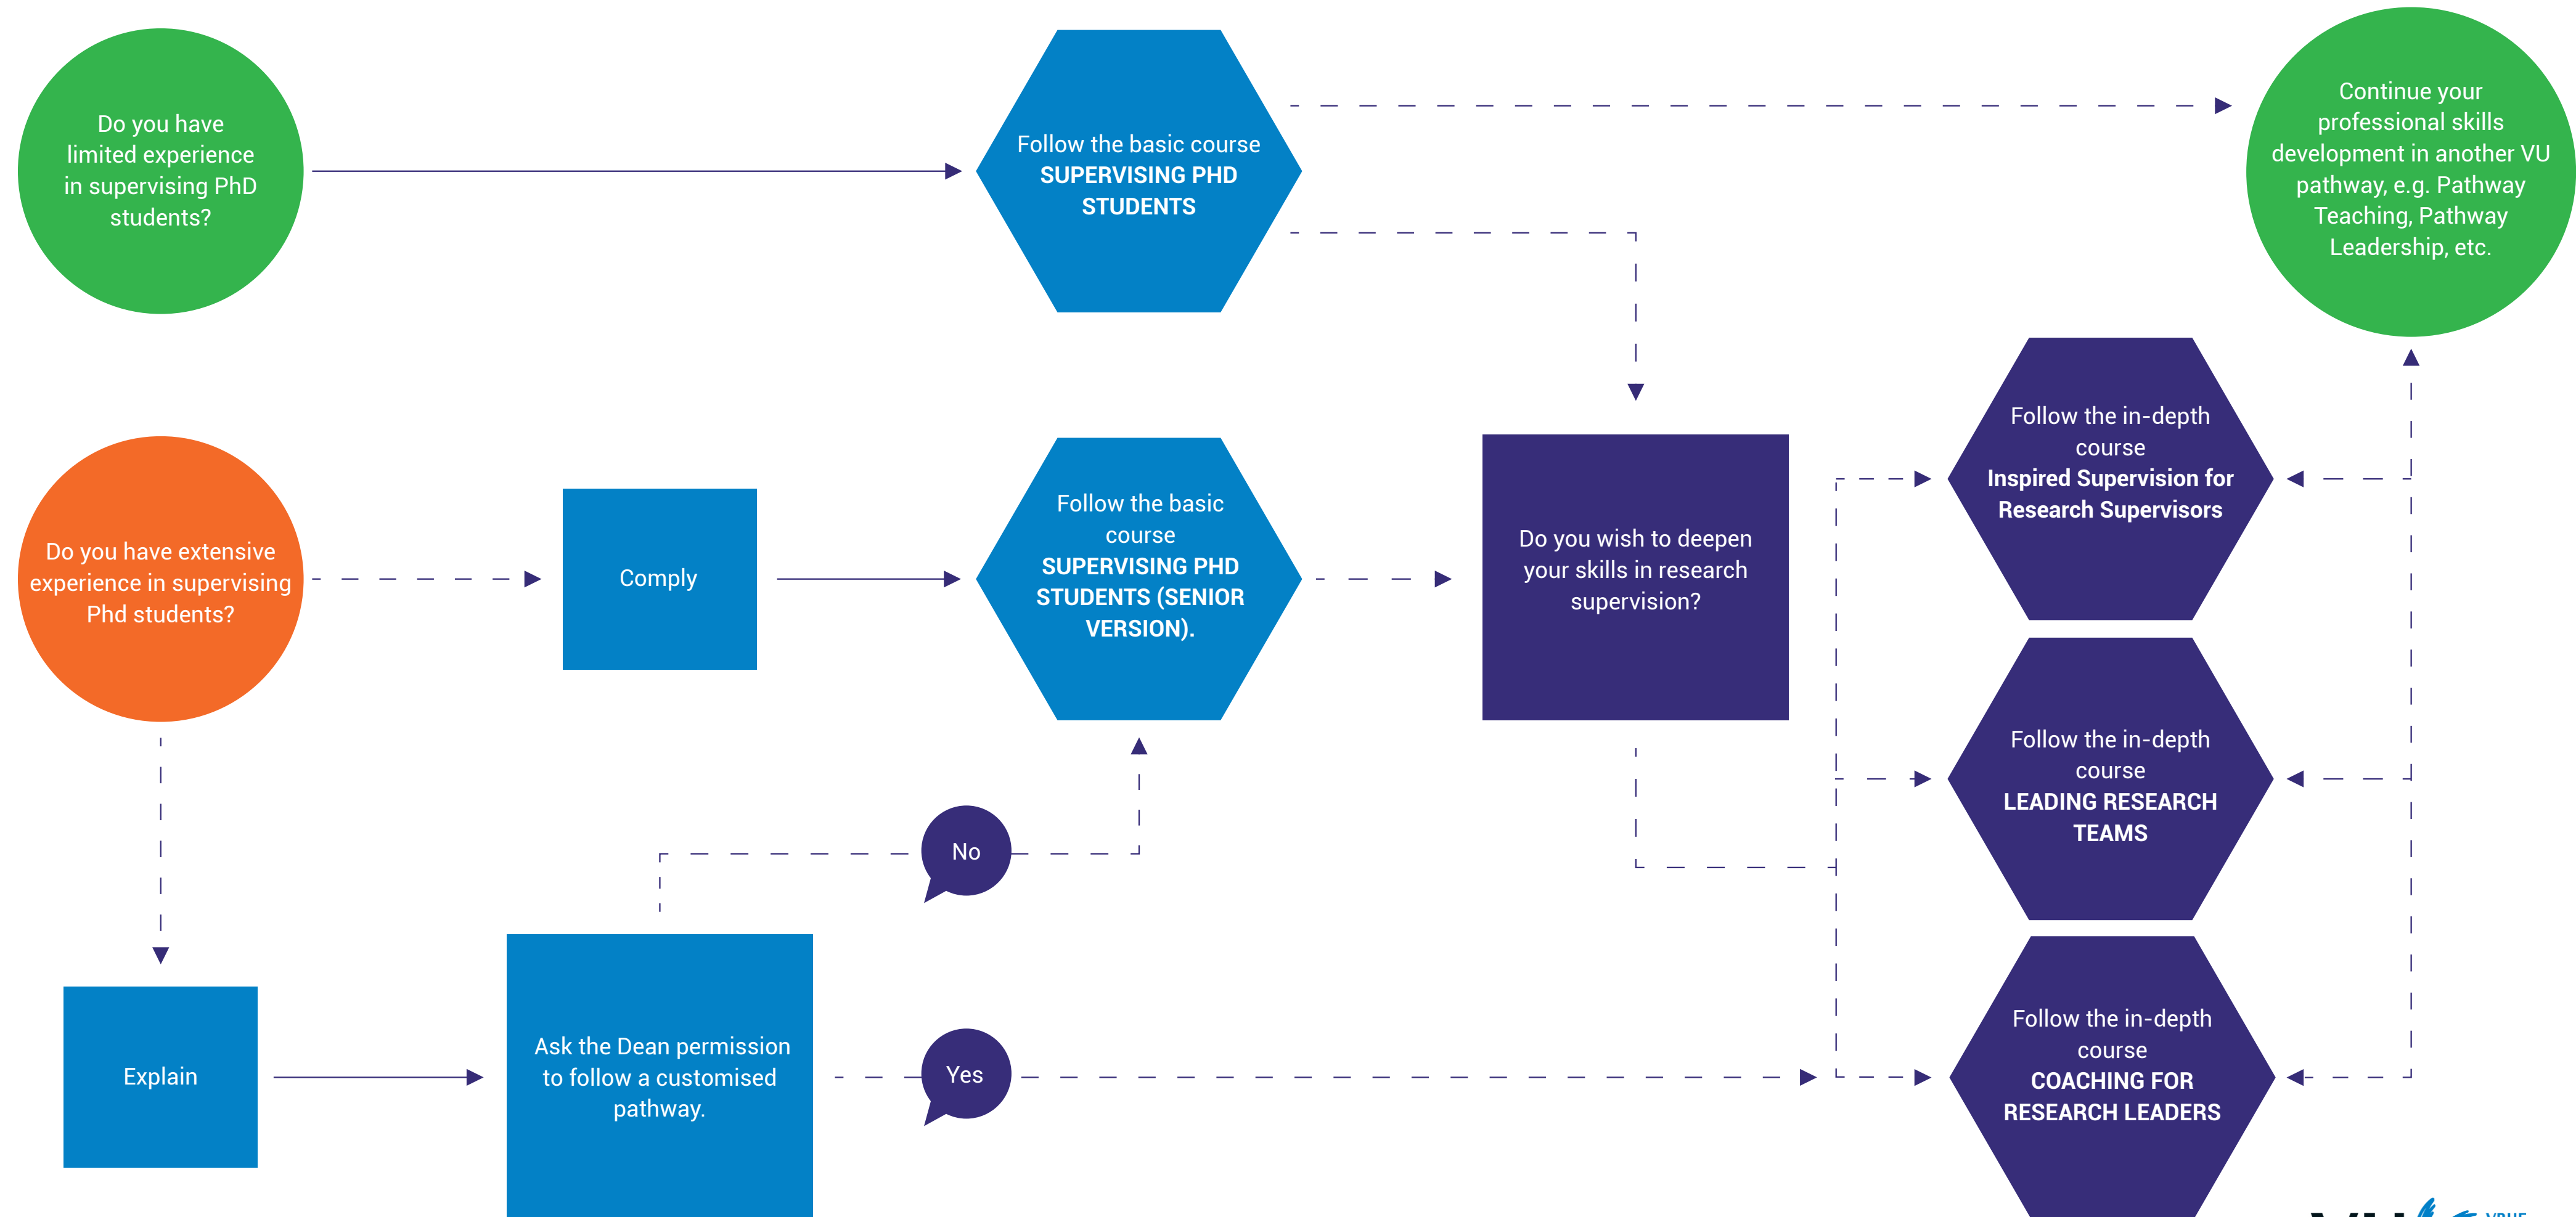

# PATHWAYS TRAINING FOR SUPERVISORS OF PHD STUDENTS

All supervisors of PhD students working at the VU are obliged to follow the basic training course Supervising PhD students. This also applies to experienced supervisors ('comply'), unless they receive permission from the Dean to follow a customised trajectory ('explain'), consisting of one or more in-depth training courses in which scientific integrity in the supervisory context is also dealt with. In-depth training courses are also open to supervisors who have completed the basic training.