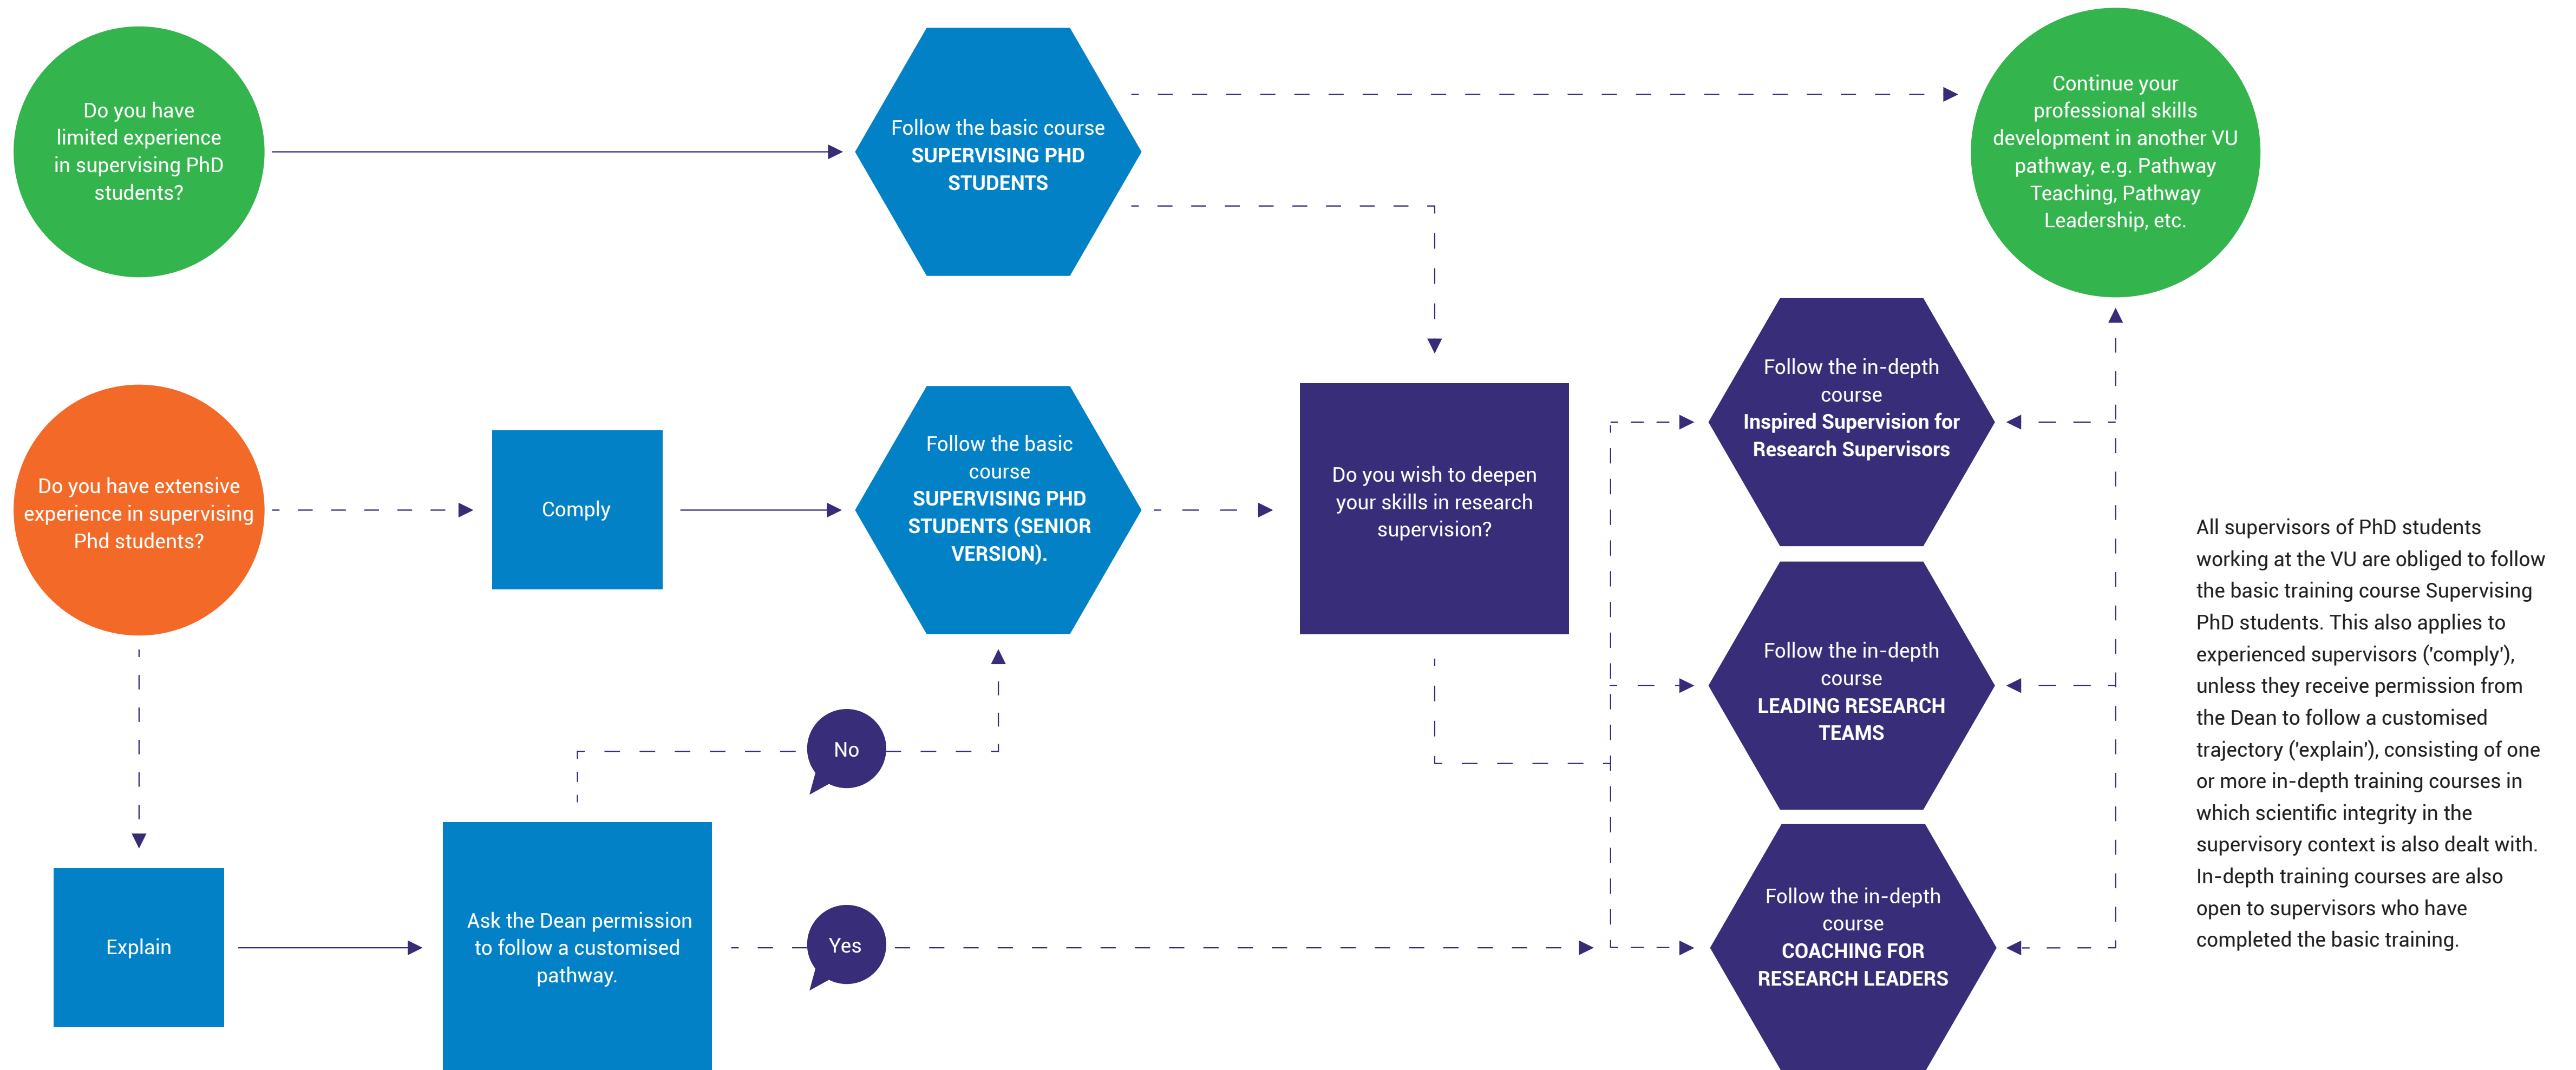

# PATHWAYS TRAINING FOR SUPERVISORS OF PHD STUDENTS

All supervisors of PhD students working at the VU are obliged to follow the basic training course Supervising PhD students. This also applies to experienced supervisors ('comply'), unless they receive permission from the Dean to follow a customised trajectory ('explain'), consisting of one or more in-depth training courses in which scientific integrity in the supervisory context is also dealt with. In-depth training courses are also open to supervisors who have completed the basic training.