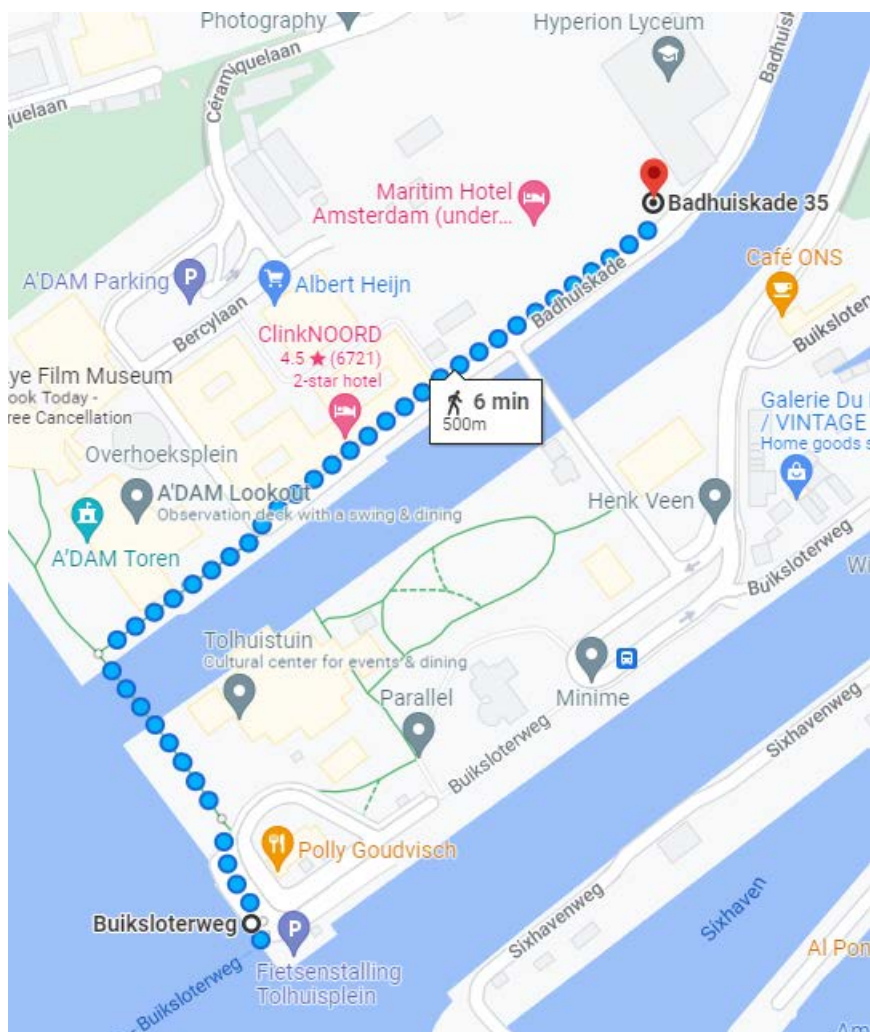

# Route description from Schiphol Airport to BOLD

**Address:** Badhuiskade 35-351, 1031 KV Amsterdam

1. From Schiphol Airport, take the train with final destination 'Amsterdam Centraal'. More information about how to buy a train ticket can be found [here](#).
2. Exit the train at train station 'Amsterdam Centraal'.
3. From here, it is a 6-minute walk to the ferry. Please follow the signs. The ferry is free of cost.
4. Take ferry F3 to 'Buiksloterweg'.
5. From here, it is a 6-minute walk to BOLD (see page 2):

Head northeast toward Buiksloterweg. Turn left onto Buiksloterweg, and take a slight left to IJpromenade. Turn right onto Badhuiskade.