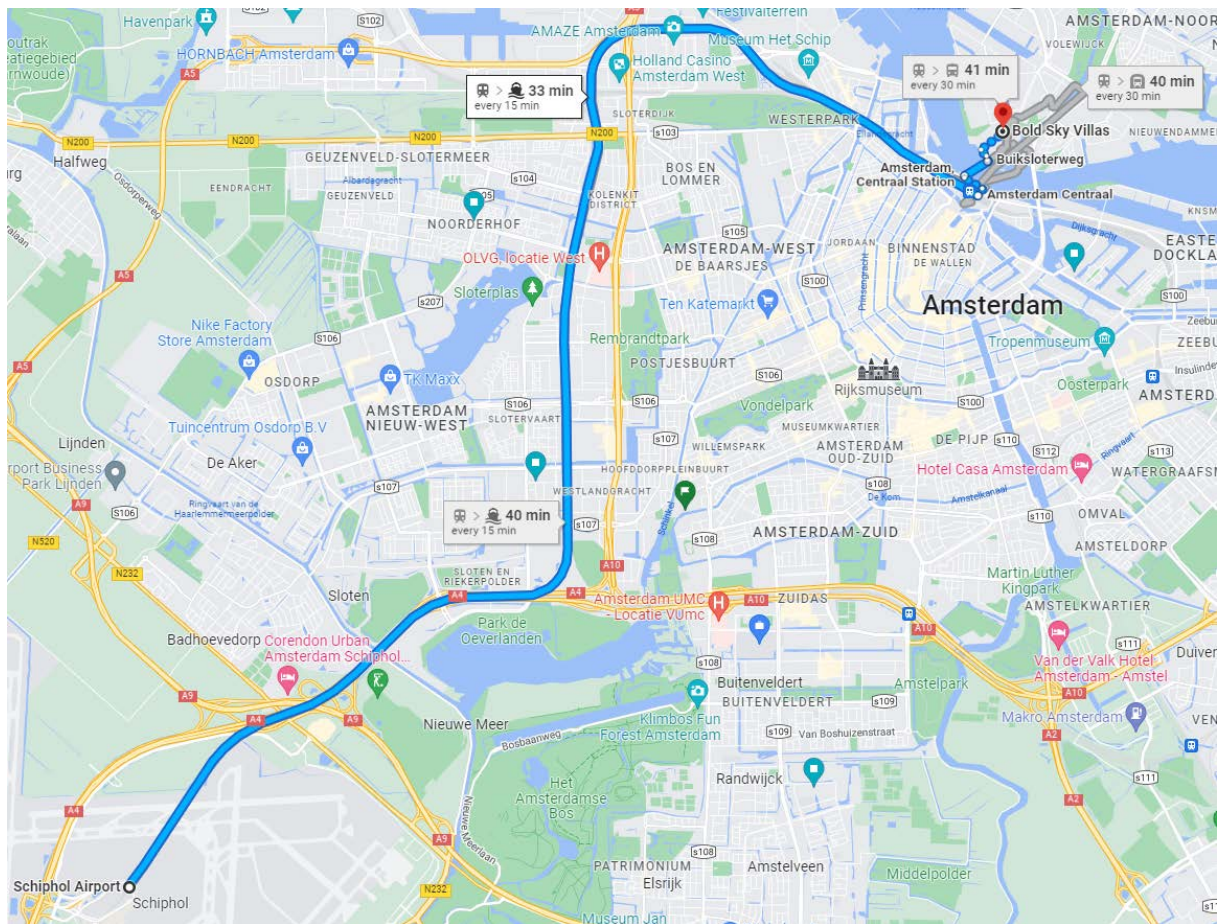

# Route description from Schiphol Airport to BOLD

**Address:** Badhuiskade 35-351, 1031 KV Amsterdam

1. From Schiphol Airport, take the train with final destination 'Amsterdam Centraal'. More information about how to buy a train ticket can be found [here](#).
2. Exit the train at train station 'Amsterdam Centraal'.
3. From here, it is a 6-minute walk to the ferry. Please follow the signs. The ferry is free of cost.
4. Take ferry F3 to 'Buiksloterweg'.
5. From here, it is a 6-minute walk to BOLD (see page 2):

Head northeast toward Buiksloterweg. Turn left onto Buiksloterweg, and take a slight left to IJpromenade. Turn right onto Badhuiskade.