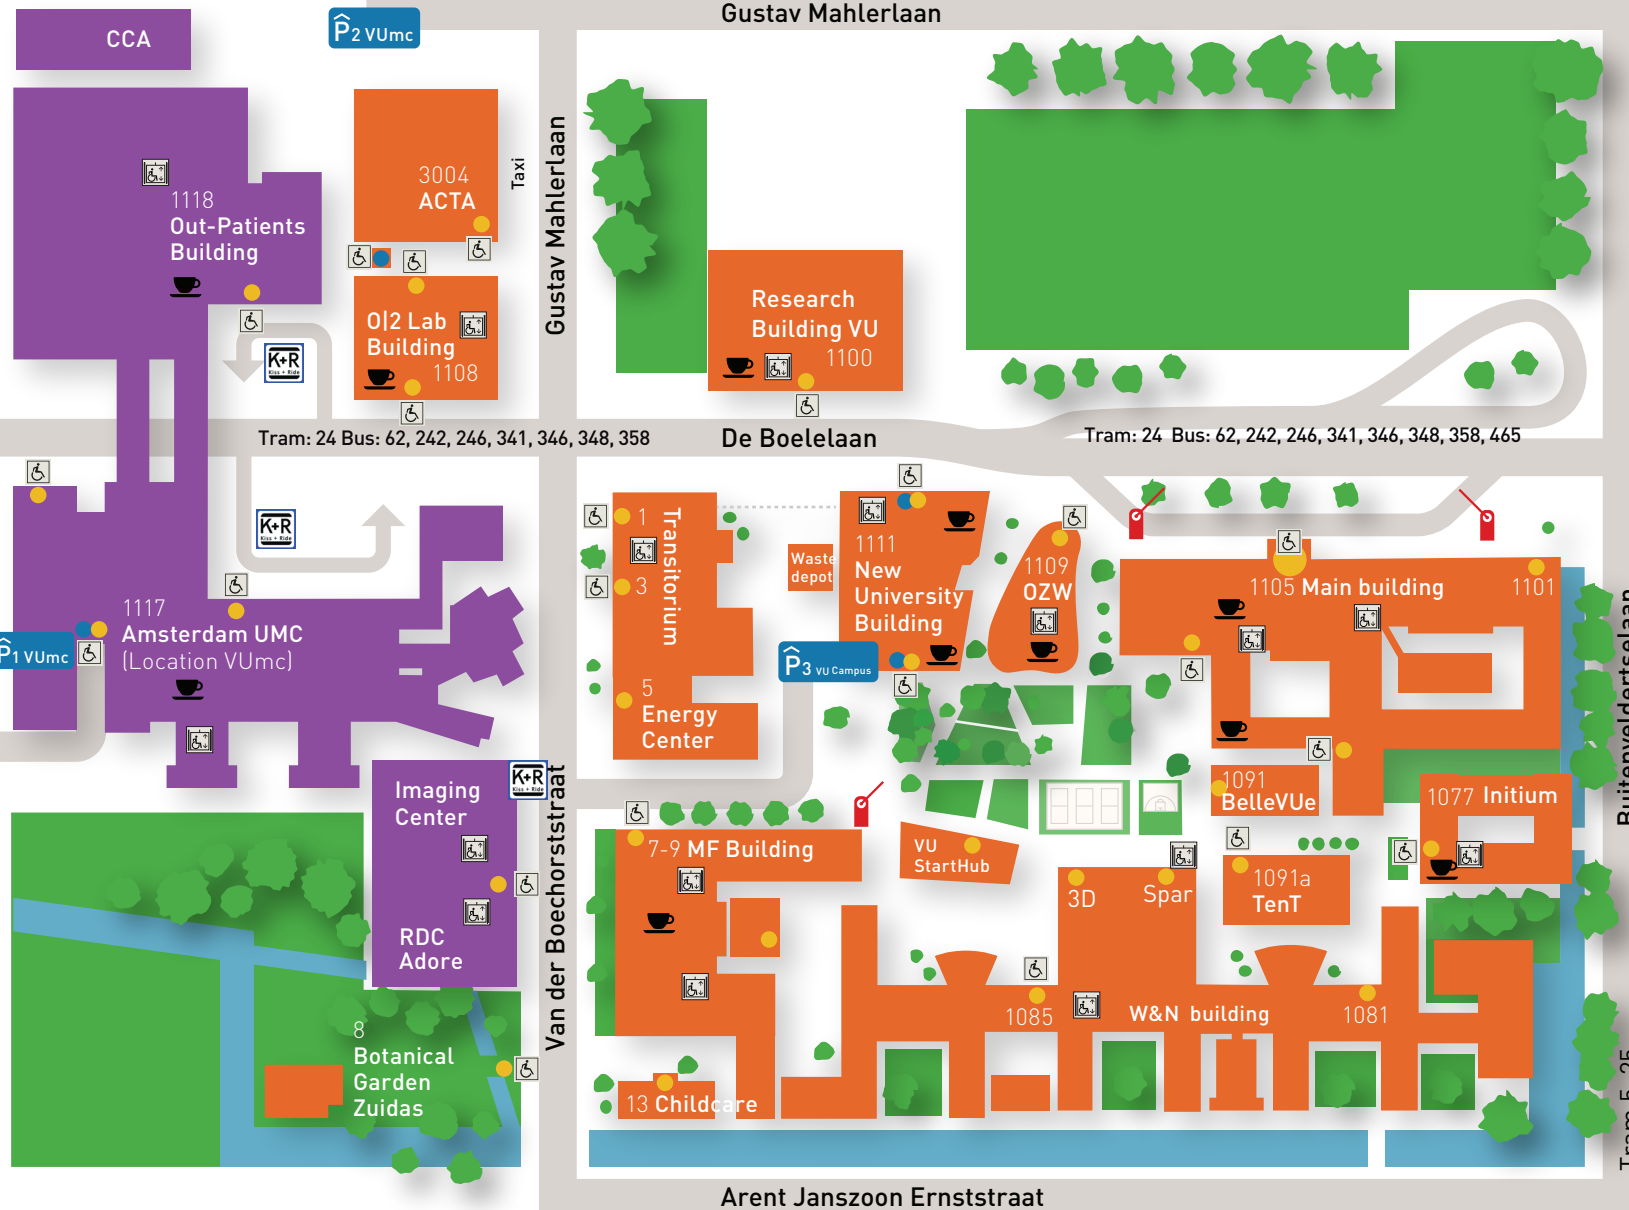

MAP VU CAMPUS - AMSTERDAM UMC

Metro, train
WTC Zuid

A10

Bus 347, 357 N47, N57

Amstelveenseweg

Legenda

- Entrance/Exit
- Parking entrance/exit
- Coffee corner
- Wheelchair friendly entrance
- Wheelchair friendly elevator *

Locations of disabled toilets

Information for disabled people

Information parking VU campus

Uilenstede
Amstelveen