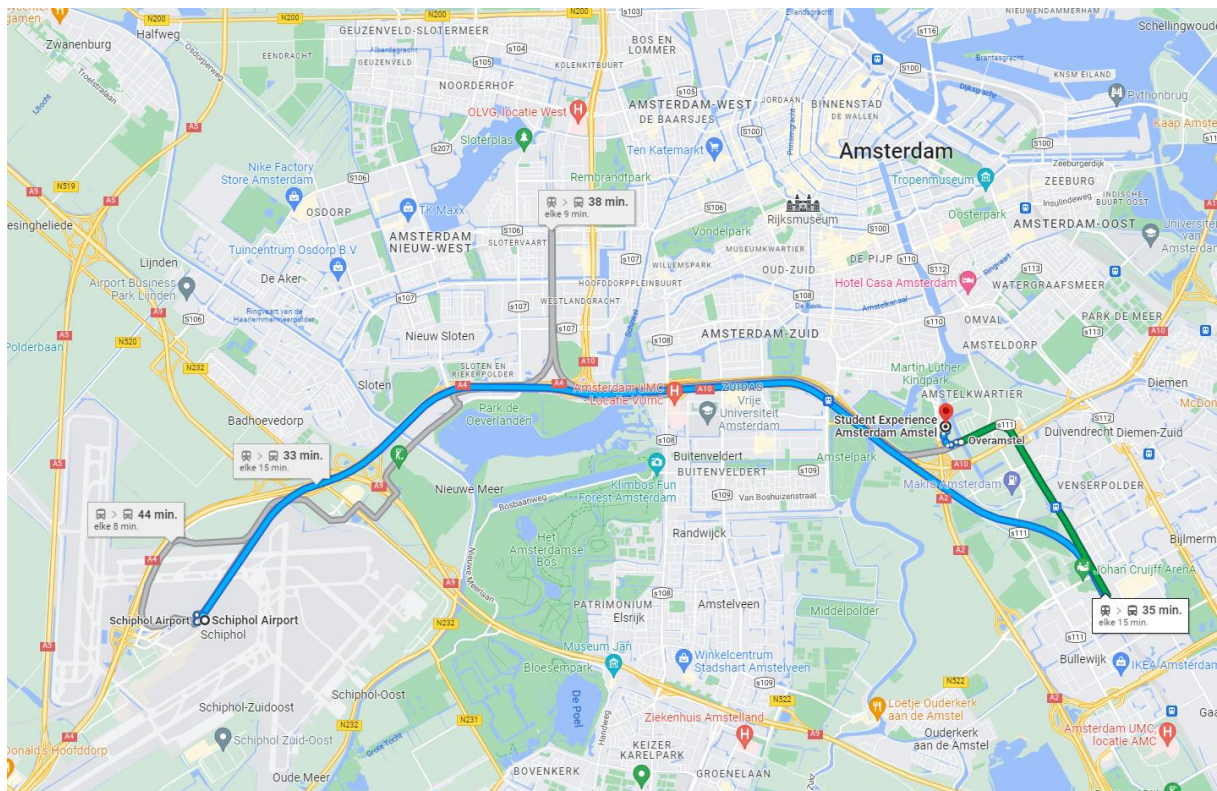

# Route description from Schiphol Airport to Student Experience Amsterdam Amstel

**Adress:** Joan Muyskenweg 15-16-17, 1096 CJ Amsterdam

1. From Schiphol Airport, take the train with final destination 'Almere Oostvaarders'. This train leaves every 9 minutes. More information about how to buy a train ticket can be found [here](#).
2. Exit the train at train station 'Amsterdam Zuid'.
3. Take metro number 50 with final destination 'Gein'.
4. Exit the metro at metro station 'Overamstel'.
5. From here, it is a 5-minute walk to Student Experience Amsterdam Amstel (see page 2):

Head west, in the direction of De Heusweg. Take a slight turn to the right to stay on this road. Take a right to the Joan Muyskenweg and another right to stay on this road. Finally go left.