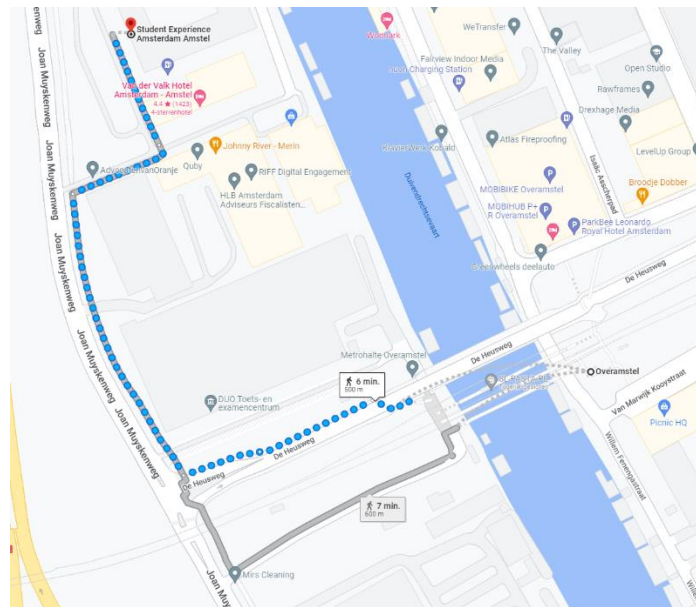

# Route description from Schiphol Airport to Student Experience Amsterdam Amstel

**Adress:** Joan Muyskenweg 15-16-17, 1096 CJ Amsterdam

1. From Schiphol Airport, take the train with final destination 'Almere Oostvaarders'. This train leaves every 9 minutes. More information about how to buy a train ticket can be found [here](#).
2. Exit the train at train station 'Amsterdam Zuid'.
3. Take metro number 50 with final destination 'Gein'.
4. Exit the metro at metro station 'Overamstel'.
5. From here, it is a 5-minute walk to Student Experience Amsterdam Amstel (see page 2):

Head west, in the direction of De Heusweg. Take a slight turn to the right to stay on this road. Take a right to the Joan Muyskenweg and another right to stay on this road. Finally go left.