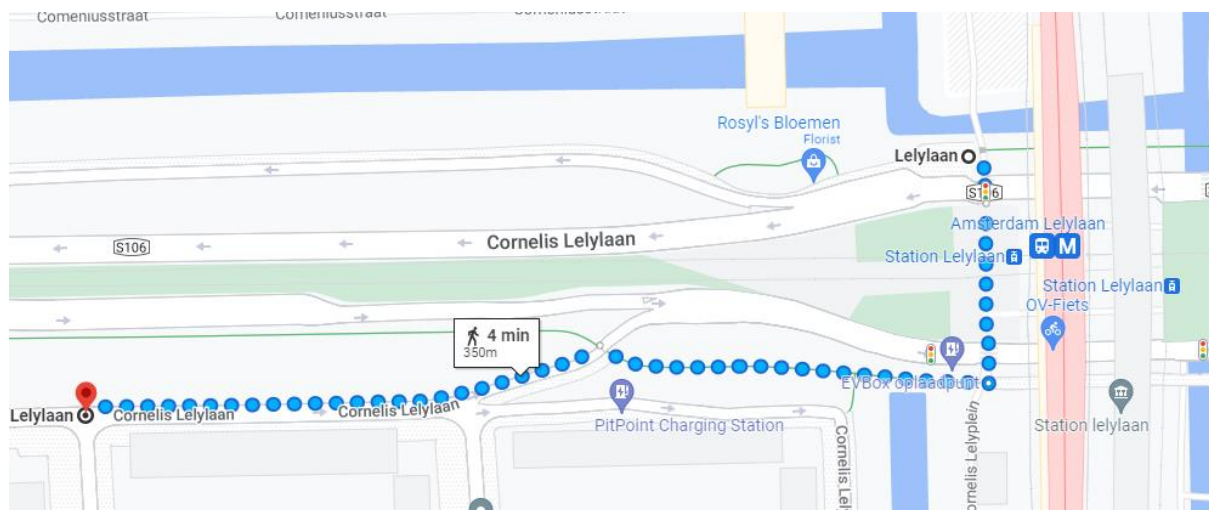

Route description from Schiphol Airport to Cornelis Lelylaan

Address: Cornelis Lelylaan 1-17, 1062 HZ Amsterdam

1. From Schiphol Airport, take the train with final destination 'Amsterdam Centraal'. More information about how to buy a train ticket can be found [here](#).
2. Exit the train at train station 'Amsterdam Lelylaan'.
3. From here, it is a 4-minute walk to Cornelis Lelylaan (see page 2):

Head south toward Cornelis Lelylaan/S106. Take the crosswalk, and turn right into Cornelis Lelylaan. Turn left to stay on Cornelis Lelylaan.