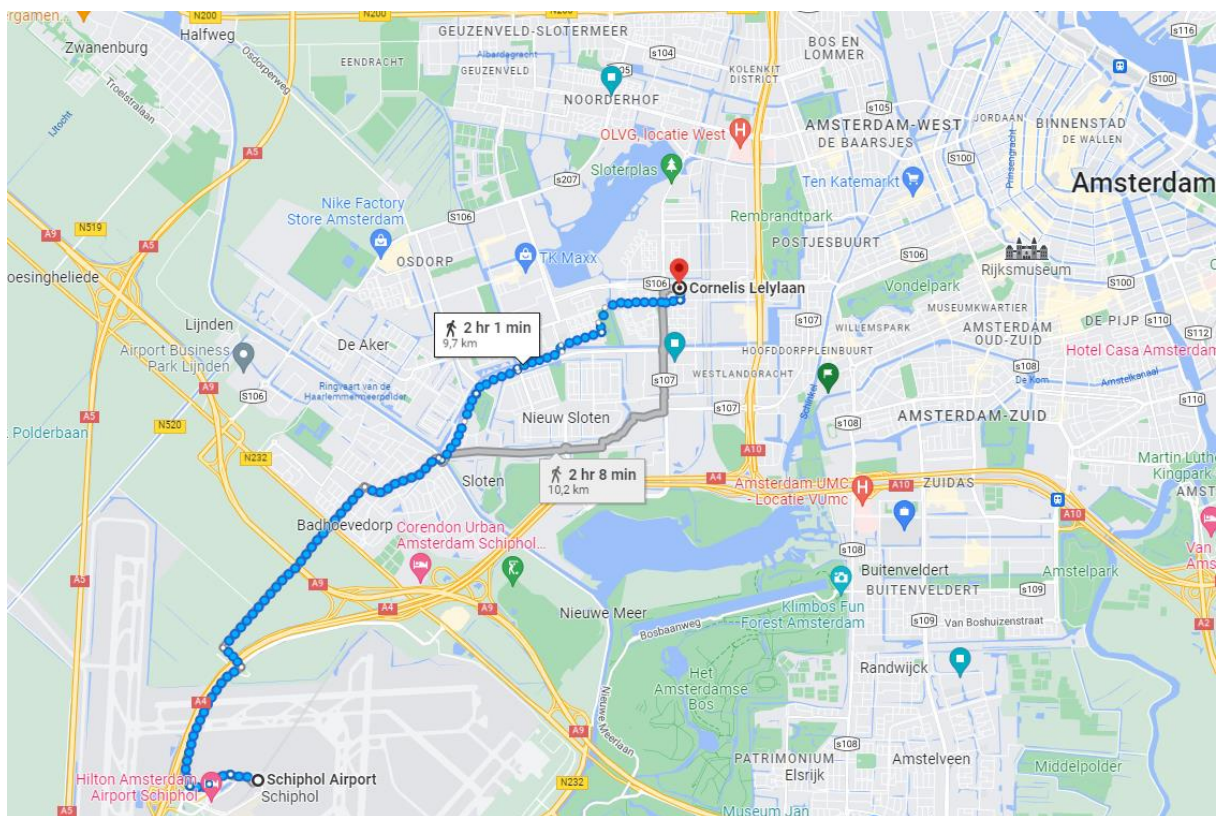

Route description from Schiphol Airport to Cornelis Lelylaan

Address: Cornelis Lelylaan 1-17, 1062 HZ Amsterdam

1. From Schiphol Airport, take the train with final destination 'Amsterdam Centraal'. More information about how to buy a train ticket can be found [here](#).
2. Exit the train at train station 'Amsterdam Lelylaan'.
3. From here, it is a 4-minute walk to Cornelis Lelylaan (see page 2):

Head south toward Cornelis Lelylaan/S106. Take the crosswalk, and turn right into Cornelis Lelylaan. Turn left to stay on Cornelis Lelylaan.