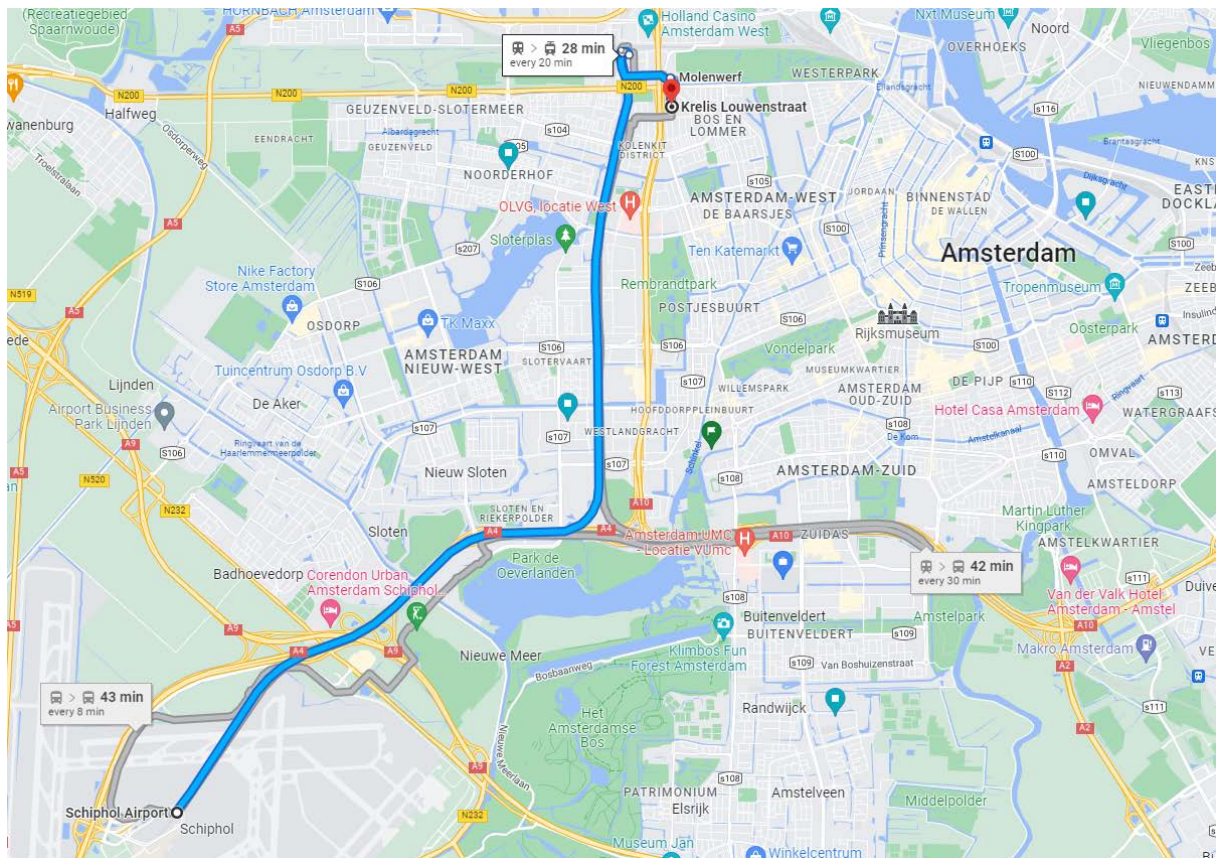

Route description from Schiphol Airport to Krelis Louwenstraat

Address: Krelis Louwenstraat 5, 1055 KA Amsterdam

1. From Schiphol Airport, take the train with final destination 'Amsterdam Centraal'. More information about how to buy a train ticket can be found [here](#).
2. Exit the train at train station 'Amsterdam Lelylaan'.
3. Take metro 50 with final destination 'Isolatorweg'.
4. Exit the metro at metro station 'Burg. De Vlugtlaan'.
5. From here, it is a 12-minute walk to Krelis Louwenstraat (see page 2):

Head East toward Leeuwendalersweg. Turn left onto Leeuwendalersweg, and left again onto Berceusestraat. Turn right toward Wiltzanghlaan and right again on the same street. Finally, turn left onto Krelis Louwenstraat.