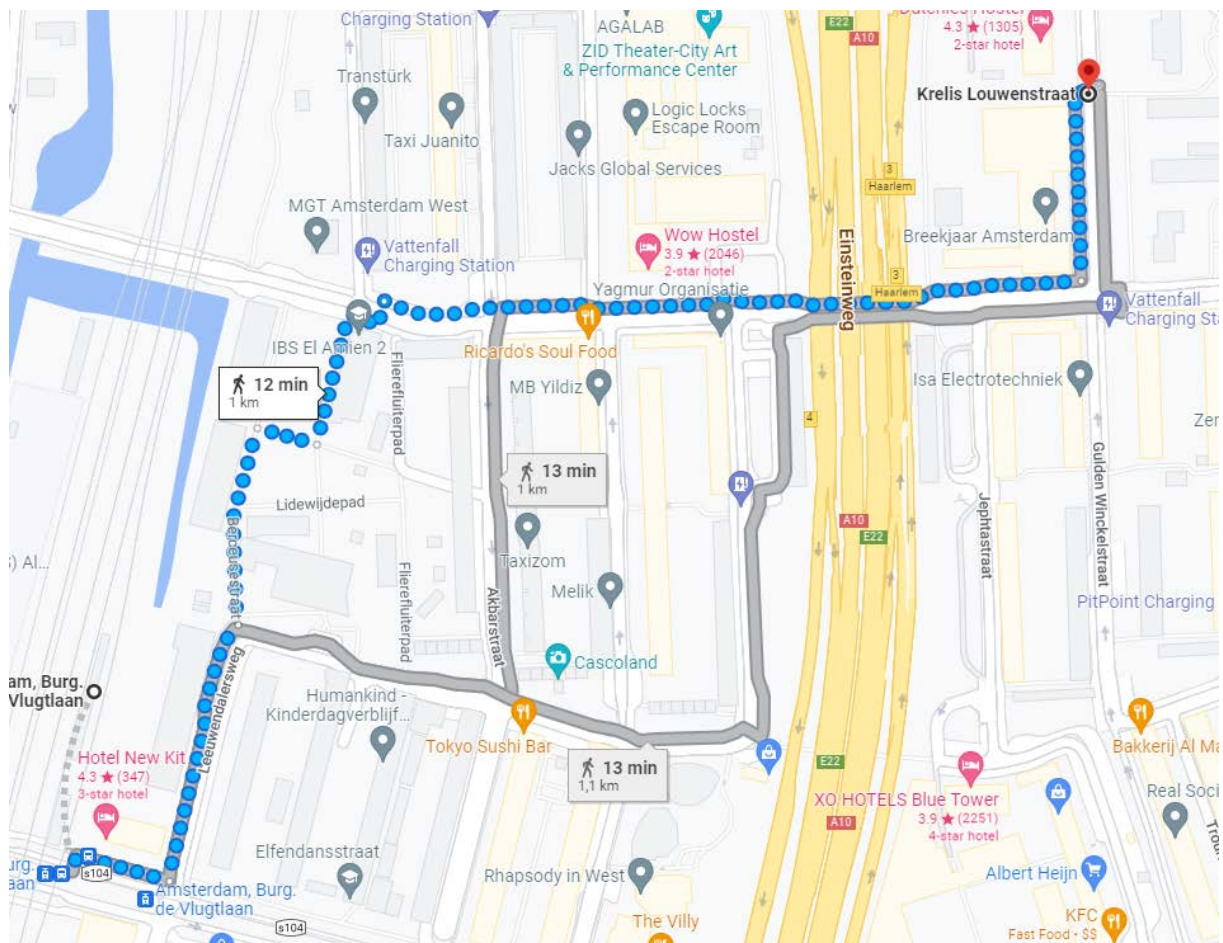

Route description from Schiphol Airport to Krelis Louwenstraat

Address: Krelis Louwenstraat 5, 1055 KA Amsterdam

1. From Schiphol Airport, take the train with final destination 'Amsterdam Centraal'. More information about how to buy a train ticket can be found [here](#).
2. Exit the train at train station 'Amsterdam Lelylaan'.
3. Take metro 50 with final destination 'Isolatorweg'.
4. Exit the metro at metro station 'Burg. De Vlugtlaan'.
5. From here, it is a 12-minute walk to Krelis Louwenstraat (see page 2):

Head East toward Leeuwendalersweg. Turn left onto Leeuwendalersweg, and left again onto Berceusestraat. Turn right toward Wiltzanghlaan and right again on the same street. Finally, turn left onto Krelis Louwenstraat.