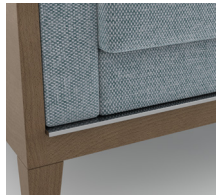

Statement of Line

Please reference the price list for full statement of line, specifications, and material options.

Side

Closed Arm

Lounge

Lounge Chair

Loveseat

Sofa

Coffee Table

Rectangle

Square

Rectangle

Square

End Table

Details & Options

Upholstery

Contrasting Upholstery

Front Rail

Polished Metal