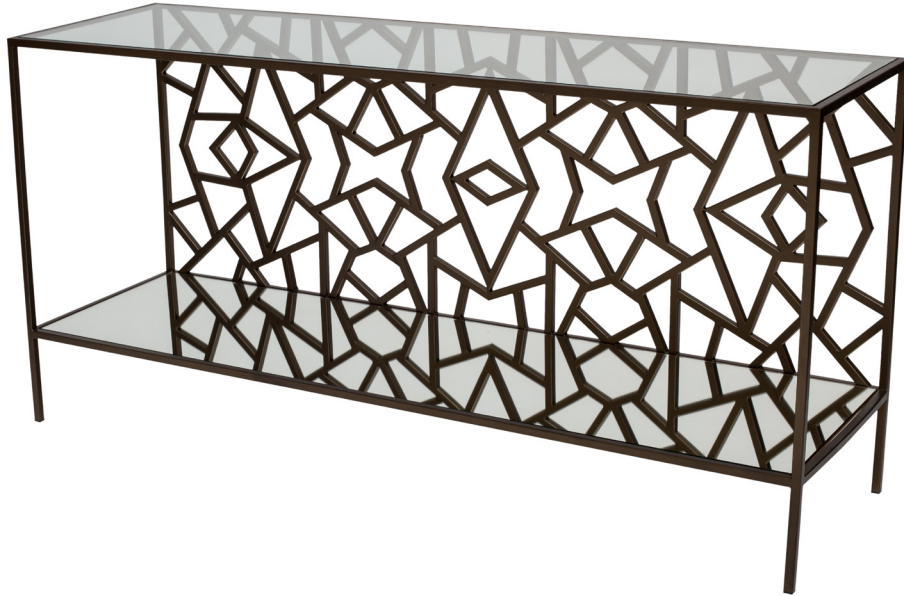

# Cracked Ice Console

designed by Stanley Jay Friedman

**Model Number:**

21401-03-MB

**Dimensions:**

61-1/4"W x 18"D x 30"H

**Finishes:**

PC-E-120 Gilt Medium  
Bronze Powder Coat